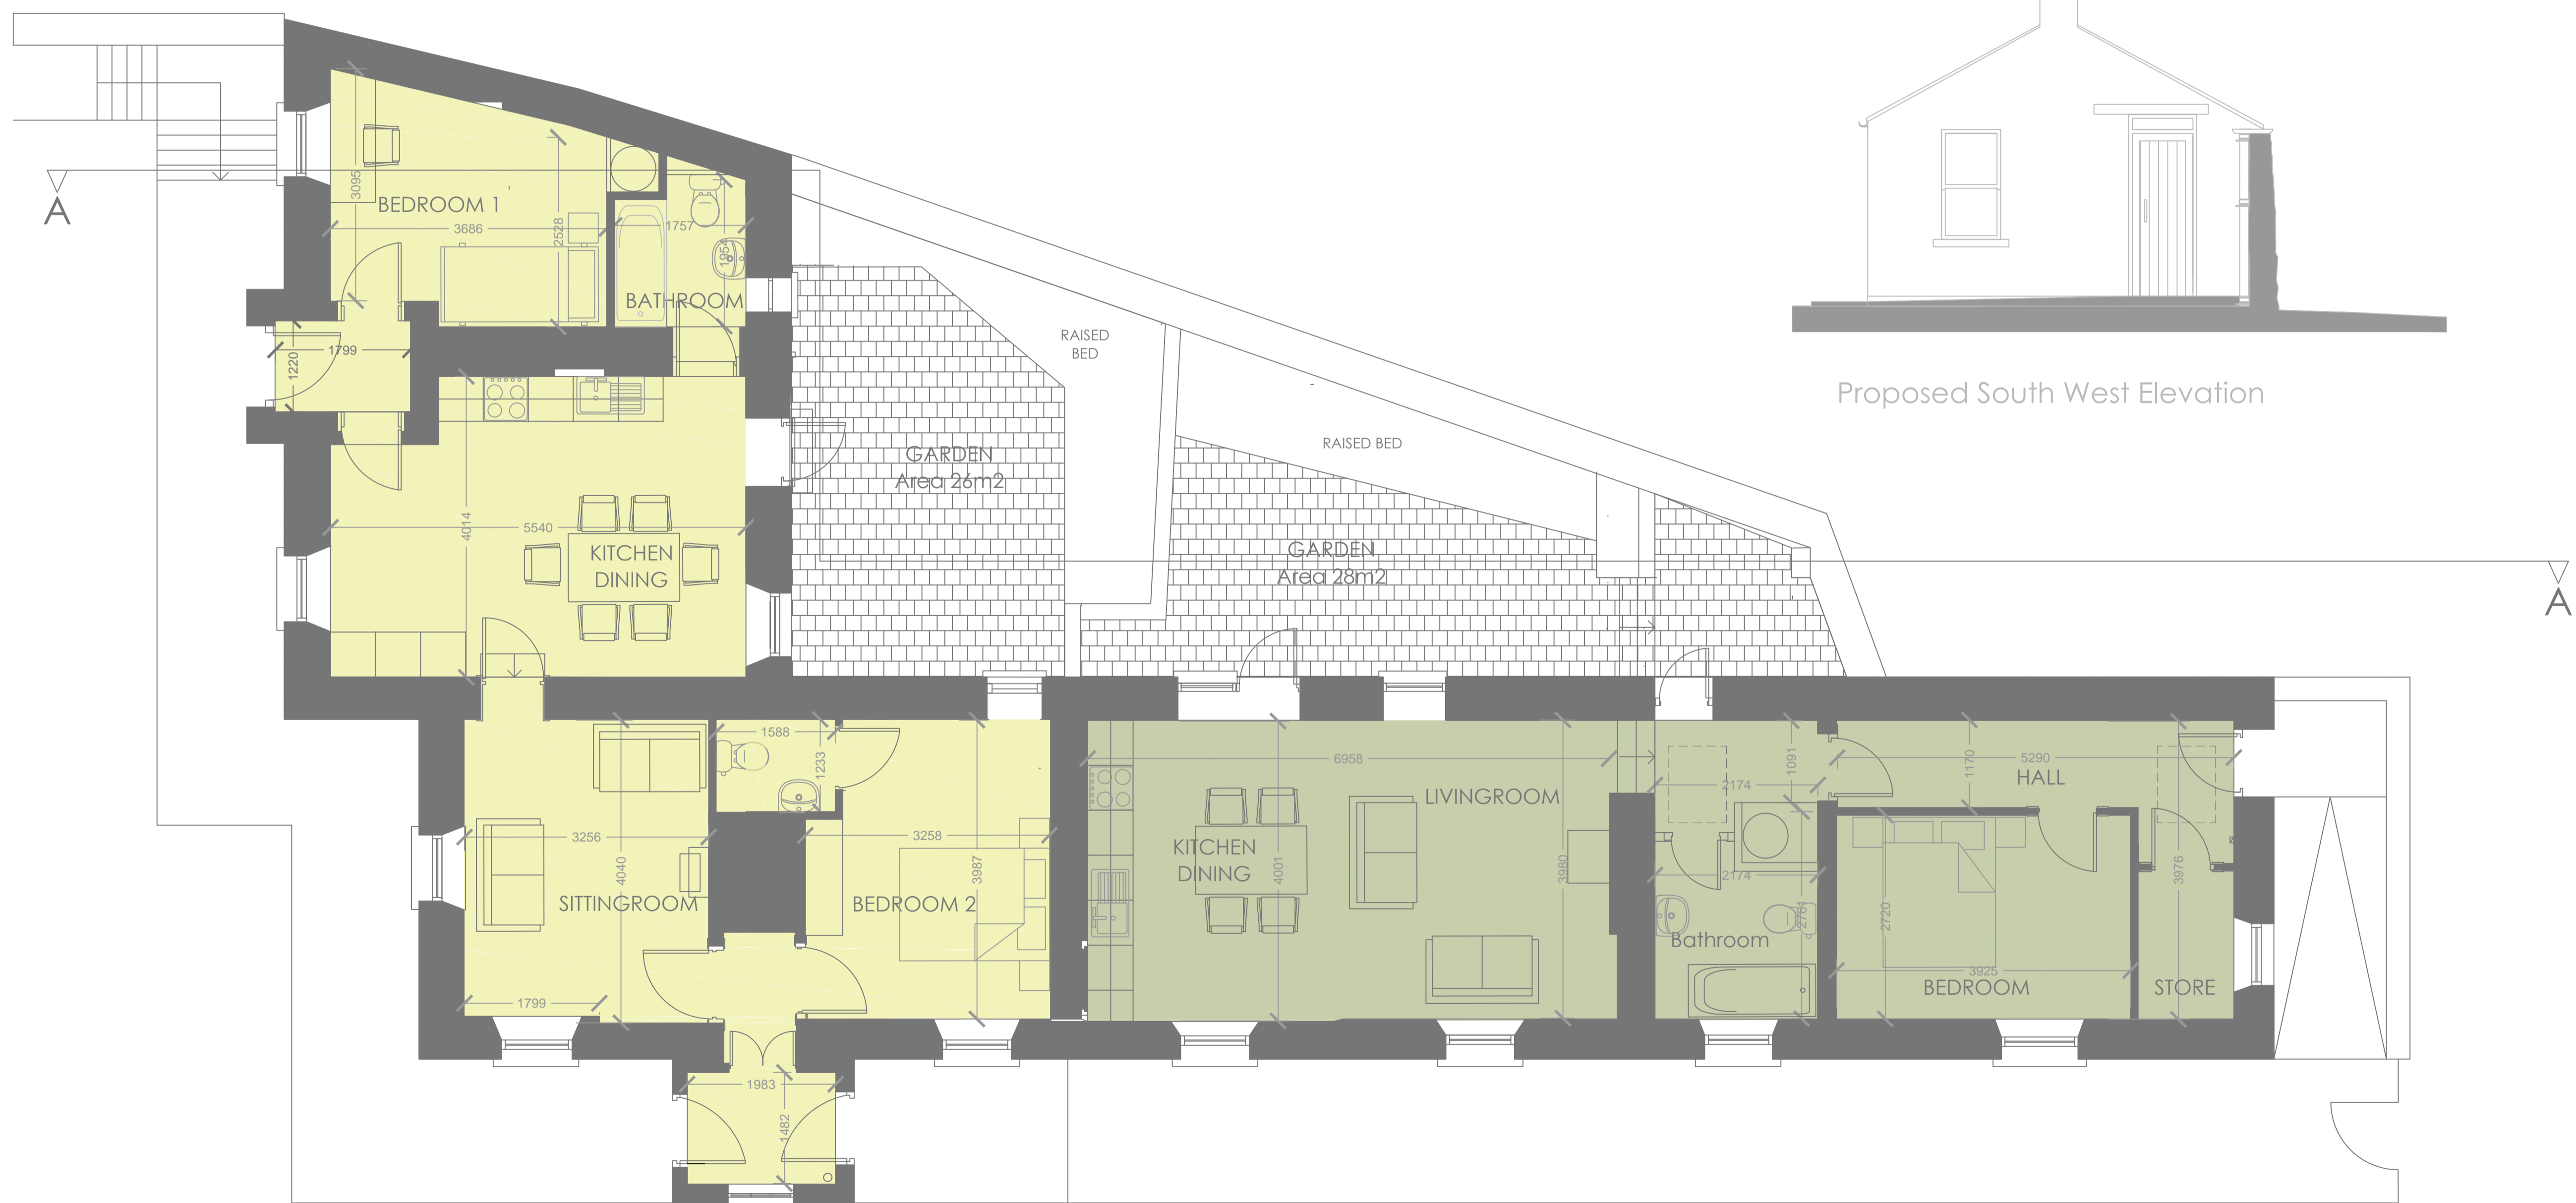

Proposed Section AA and South East Elevation

Proposed South West Elevation

Proposed Plan

- APARTMENT NO 1 2 BED
- APARTMENT NO 2 1 BED

REV	DATE	DRN	NOTES

Project:
 Part 8 Application
 2 Queens Road,
 (Former Assistant Harbour Masters House)
 Dunlaoghaire Co. Dublin

Status:

Dwg Title: PROPOSED REFURBISHMENT

Drawn By: PO/AC	Approved By: PO
Date: March 2016	Date: March 2016
Scale: 1:50 @A1	Dwg No: AM/03