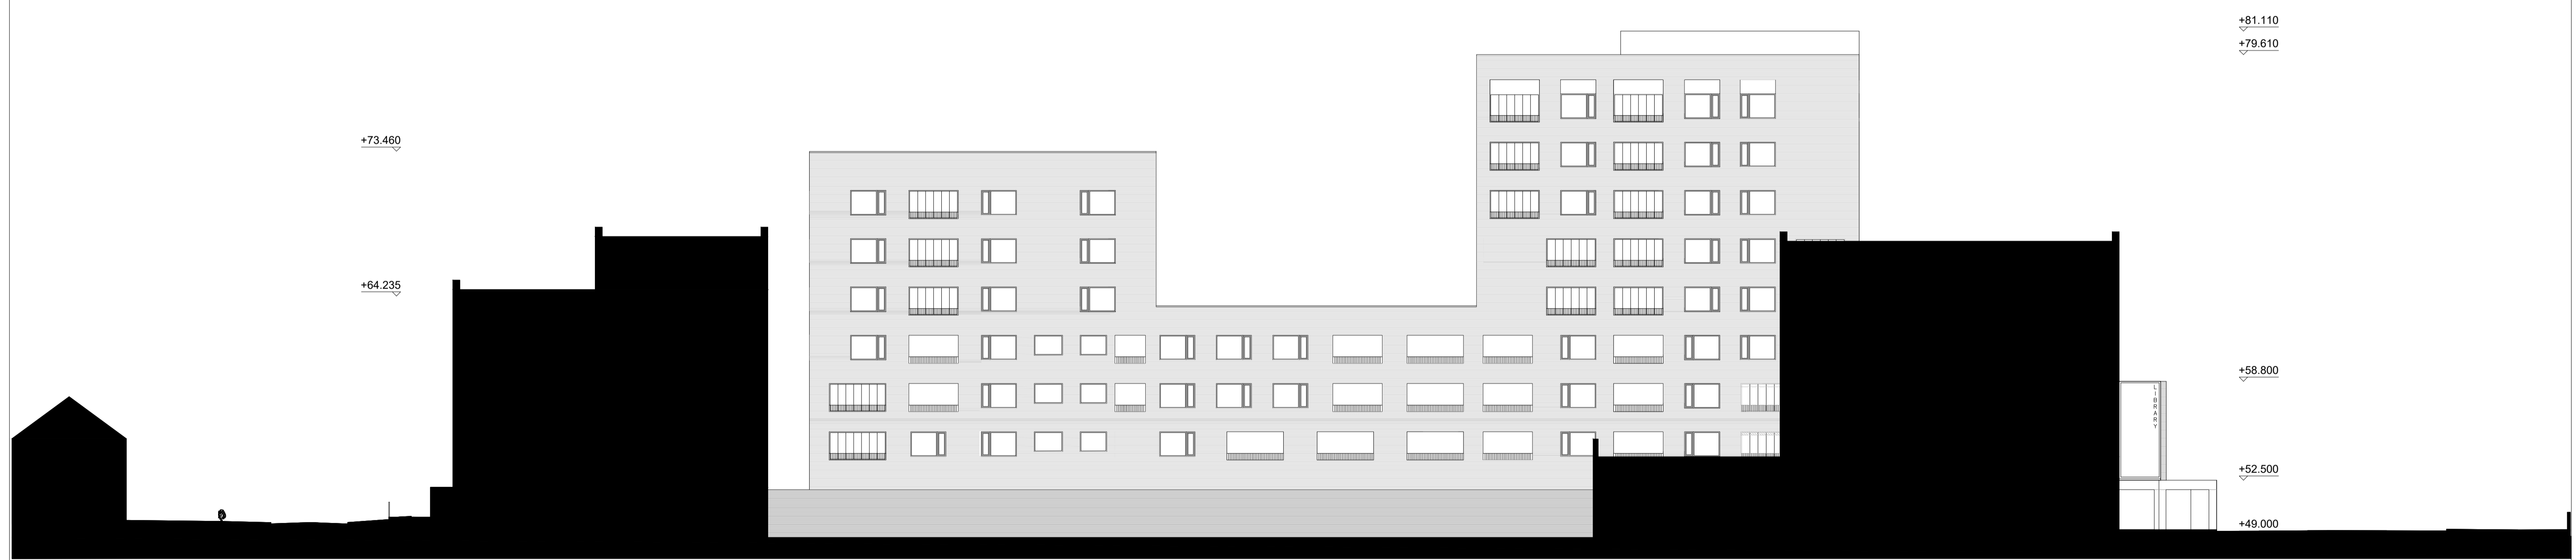

ST LAURENCE'S PARK

STILLORGAN LEISUREPLEX SITE
ABP PL06D.305176

SITE

LOWER KILMACUD ROAD

06. PROPOSED WEST ELEVATION

Rev	Date	Description	By	Chk
00	JULY 2020	ISSUED FOR PLANNING	CB	MM

STATUS OF DRAWING
PLANNING APPLICATION PART VIII

ABK 34 Lower Leeson Street, Dublin 2 architects
T: + 353 1 678 9922
F: + 353 1 678 9298
www.abk.ie

Title: ELEVATIONS - SHEET 1
Scale: 1:200 @ A1

By: MM Chk: RD

Project: St Laurence's Park
Stillorgan, Co. Dublin

Drawing number:
776 / PA 27

Status / Rev
00