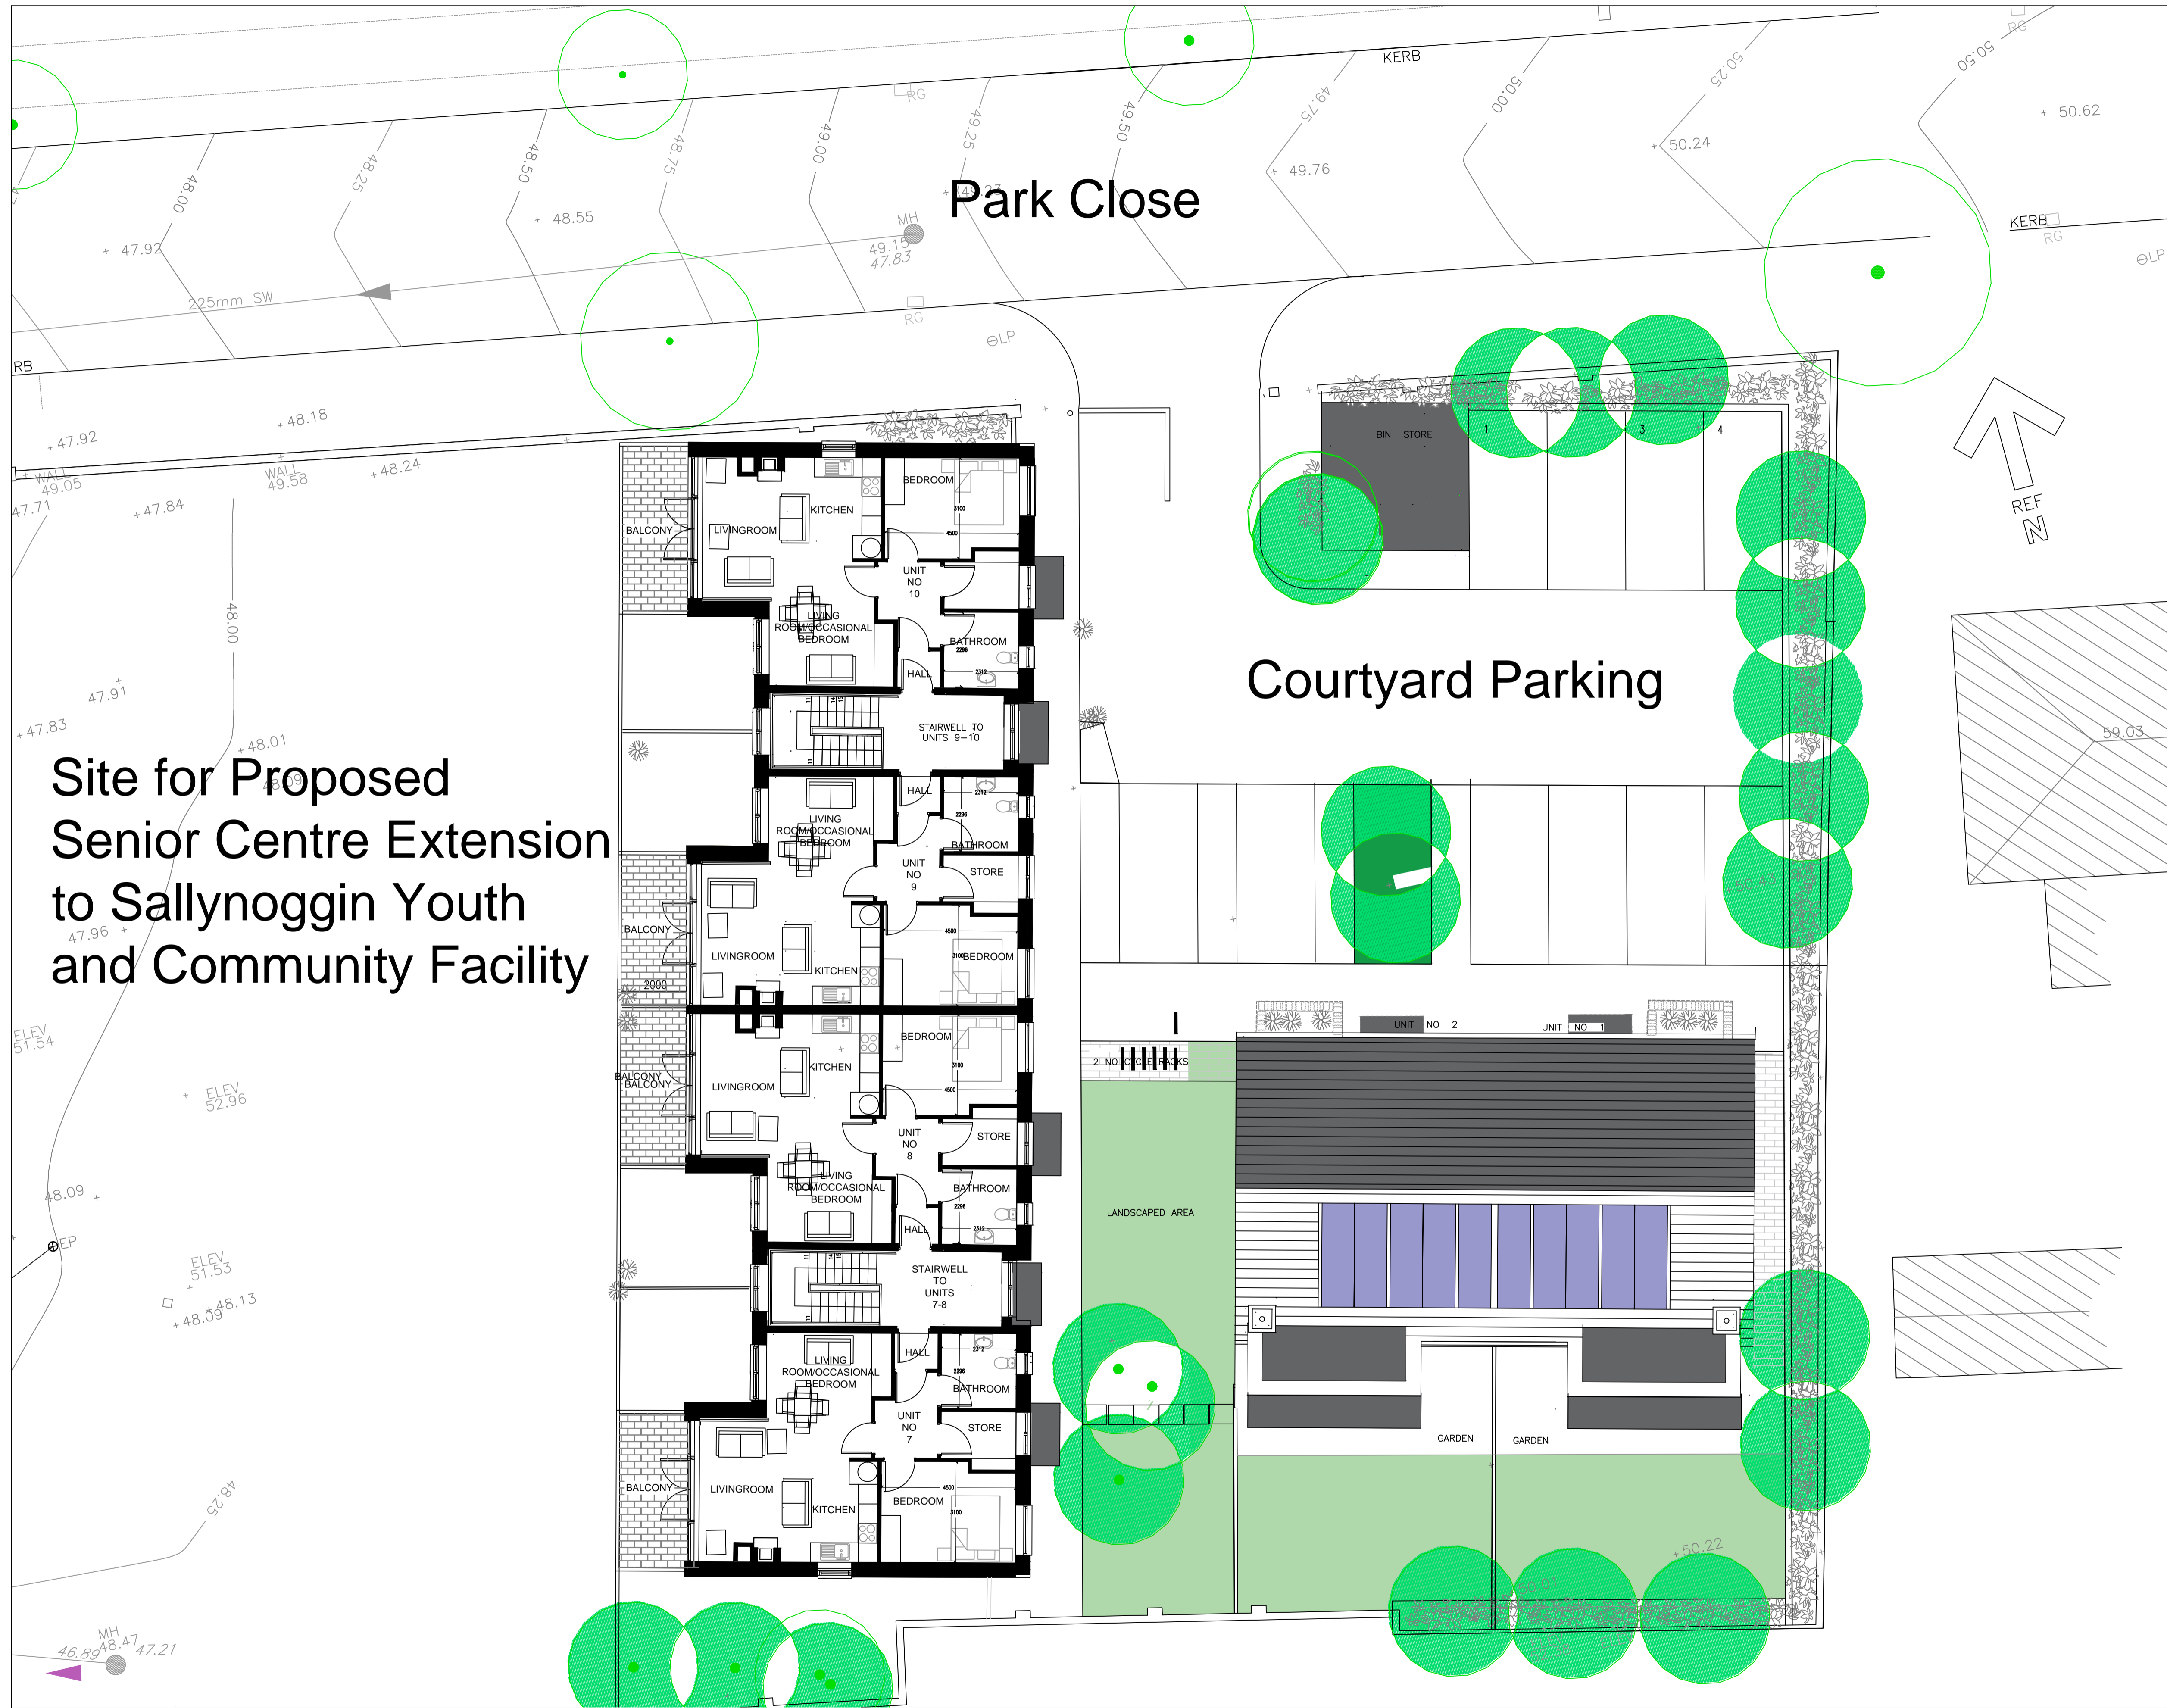

Site for Proposed Senior Centre Extension to Sallynoggin Youth and Community Facility

FIRST FLOOR PLAN

Key

Proposed Social Housing Units
Area 64sqm

DATE	DRN	NOTES

Client:	Dun Laoghaire Rathdown County Council	
Project:	Proposed Social Housing Units Sallynoggin Co. Dublin	
Dwg Title:	First Floor Plan	
Drawn By:	POC	15.7.15
Scale:	A1@1:100 A3 NTS	Dwg No: SL/H/PT/03