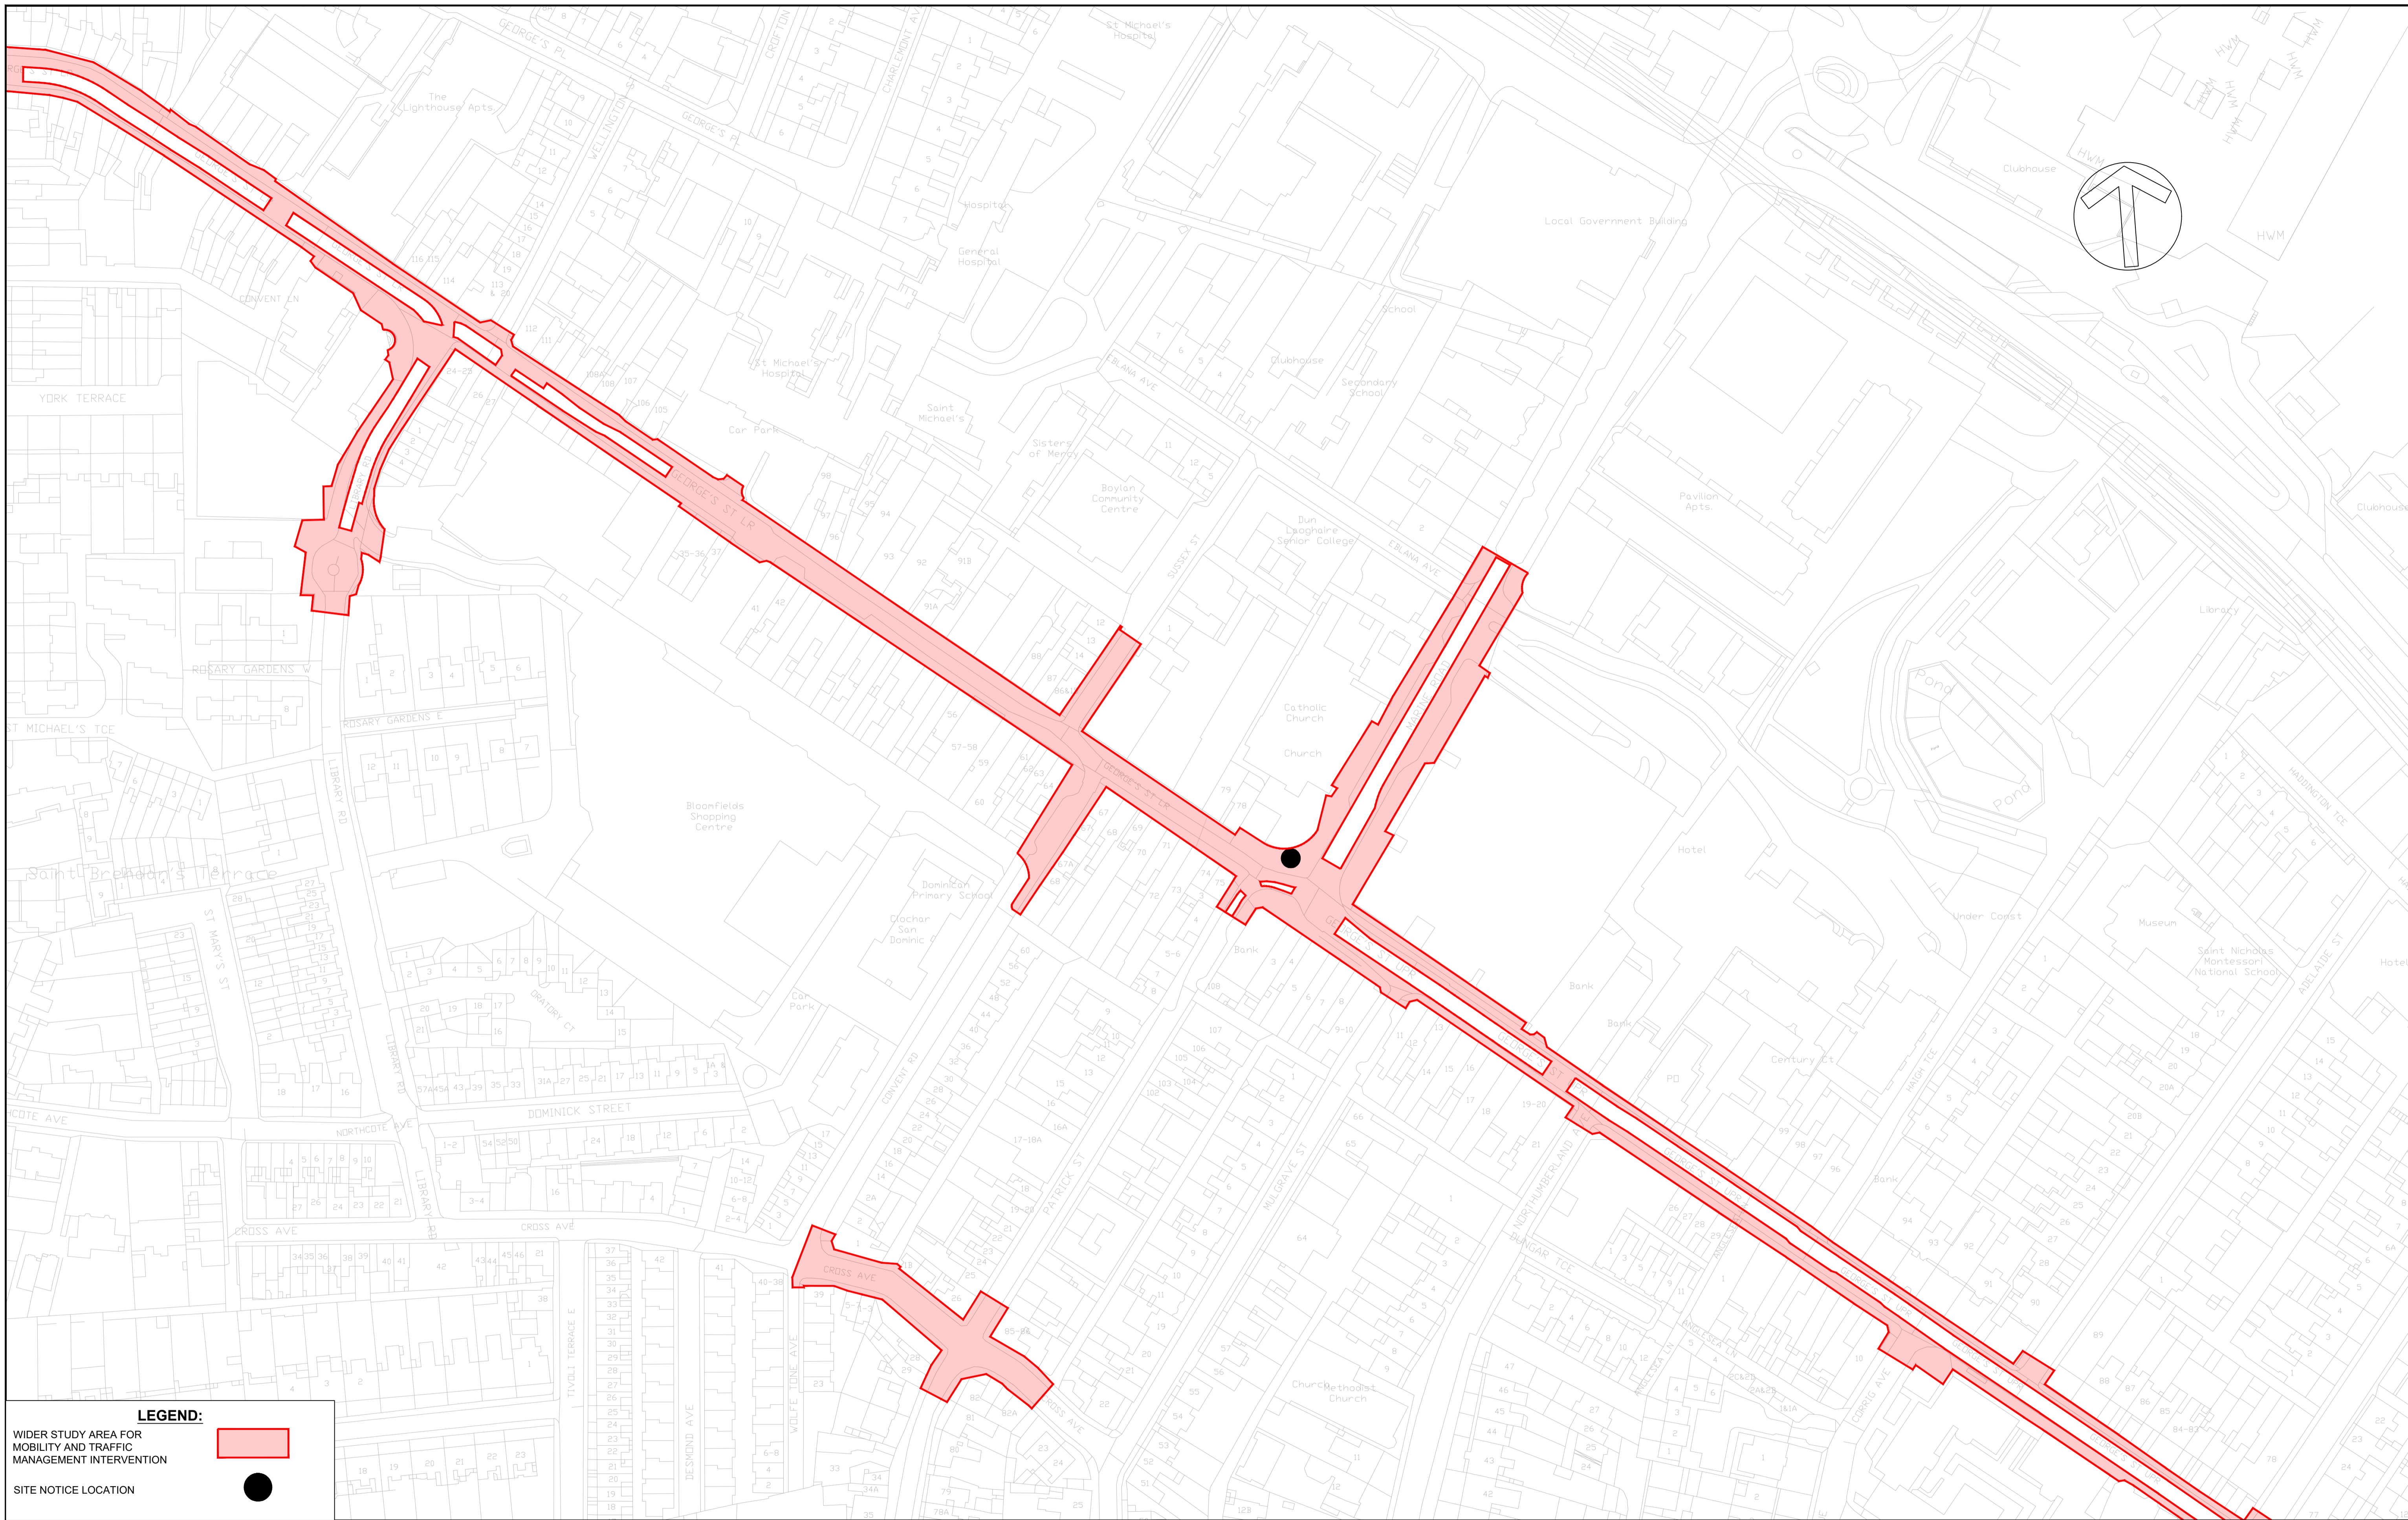

File Name: R022 Projects\224110 - DL RCC Review of Covid-19 Measures\00_WIP\02 Drawings\224110-BTL-XX-DL-DR-CE-00153_Dun_Laoghaire_Site_Location_Map.dwg

LEGEND:

WIDER STUDY AREA FOR MOBILITY AND TRAFFIC MANAGEMENT INTERVENTION 

Project Title: Living Streets - Dún Laoghaire		Status: S3	
Drawing Title: Dún Laoghaire Site Location Map			
Designed: BE	File Name:	Drawing No.	Rev:
Drawn: EP	Scale at A1: 1:1000	22410-BTL-XX-DL-DR-CE-00153	P01
Approved: RC	Date: 12/04/2023		
Checked: RC			