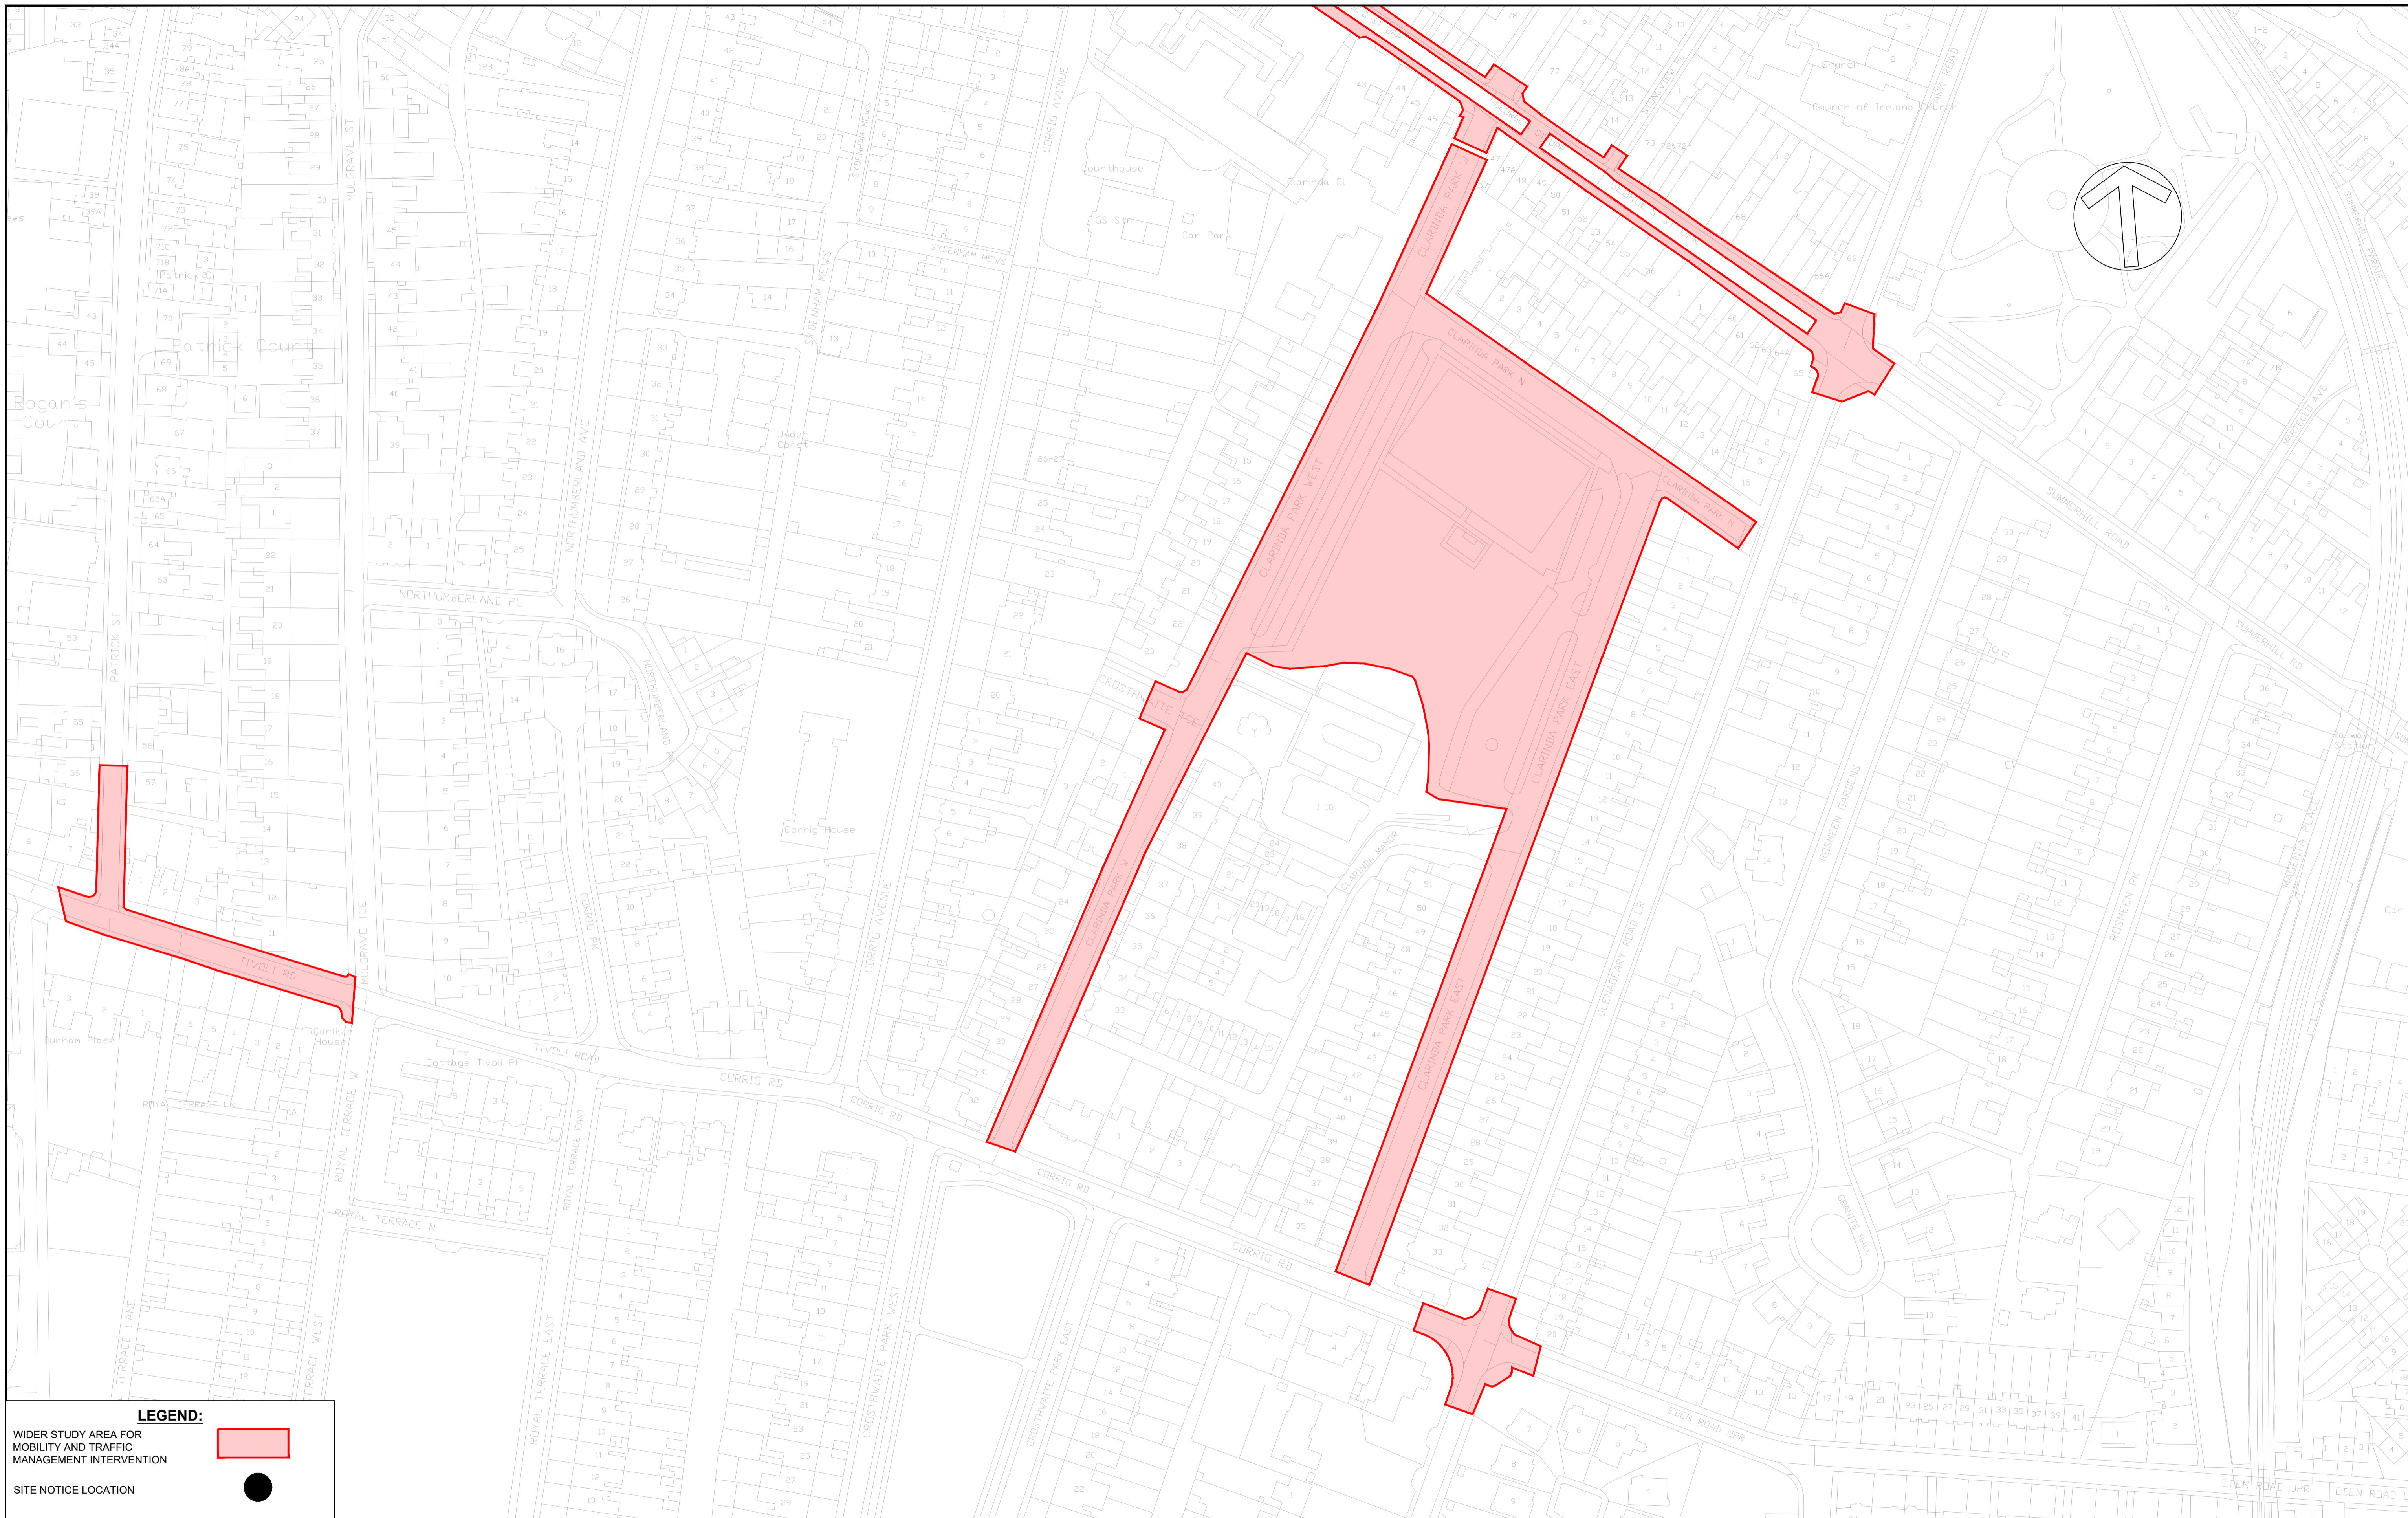

Phone: (01) 4851400
 Email: transportation@jbbarry.ie

Notes

Rev.	Date	Drawn	Description	Chk'd	Appr.
P02	22/04/2024	EP		RC	RC
P01	12/04/2023	EP		RC	RC

Project Title: Living Streets - Dún Laoghaire		Status: S3	
Drawing Title: Dún Laoghaire Site Location Map			
Designed: BE	File Name:	Drawing No.:	Rev: P02
Drawn: EP	Scale at A1: 1:2500	22410-BTL-XX-DL-DR-CE-00153	
Approved: RC	Date: 22/04/2024		
Checked: RC			

File Name: R022 Projects\224110 - DL RCC Review of Covid-19 Measures\00_WIP\02 Drawings\224110-BTL-XX-DL-DR-CE-00153_Dun_Laoghaire_Site_Location_Map.dwg

LEGEND:

WIDER STUDY AREA FOR MOBILITY AND TRAFFIC MANAGEMENT INTERVENTION 

Project Title: Living Streets - Dún Laoghaire		Status: S3	
Drawing Title: Dún Laoghaire Site Location Map			
Designed: BE	File Name:	Drawing No.	Rev:
Drawn: EP	Scale at A1: 1:1000	22410-BTL-XX-DL-DR-CE-00153	P01
Approved: RC	Date: 12/04/2023		
Checked: RC			

Notes

Rev.	Date	Drawn	Description	Chk'd	Appr.
P02	22/04/2024	EP		RC	RC
P01	12/04/2023	EP		RC	RC

Project Title: Living Streets - Dún Laoghaire		Status: S3	
Drawing Title: Dún Laoghaire Site Location Map			
Designed: BE	File Name:	Drawing No.	Rev: P02
Drawn: EP	Scale at A1: 1:1000	22410-BTL-XX-DL-DR-CE-00153	
Approved: RC	Date: 22/04/2024		
Checked: RC			