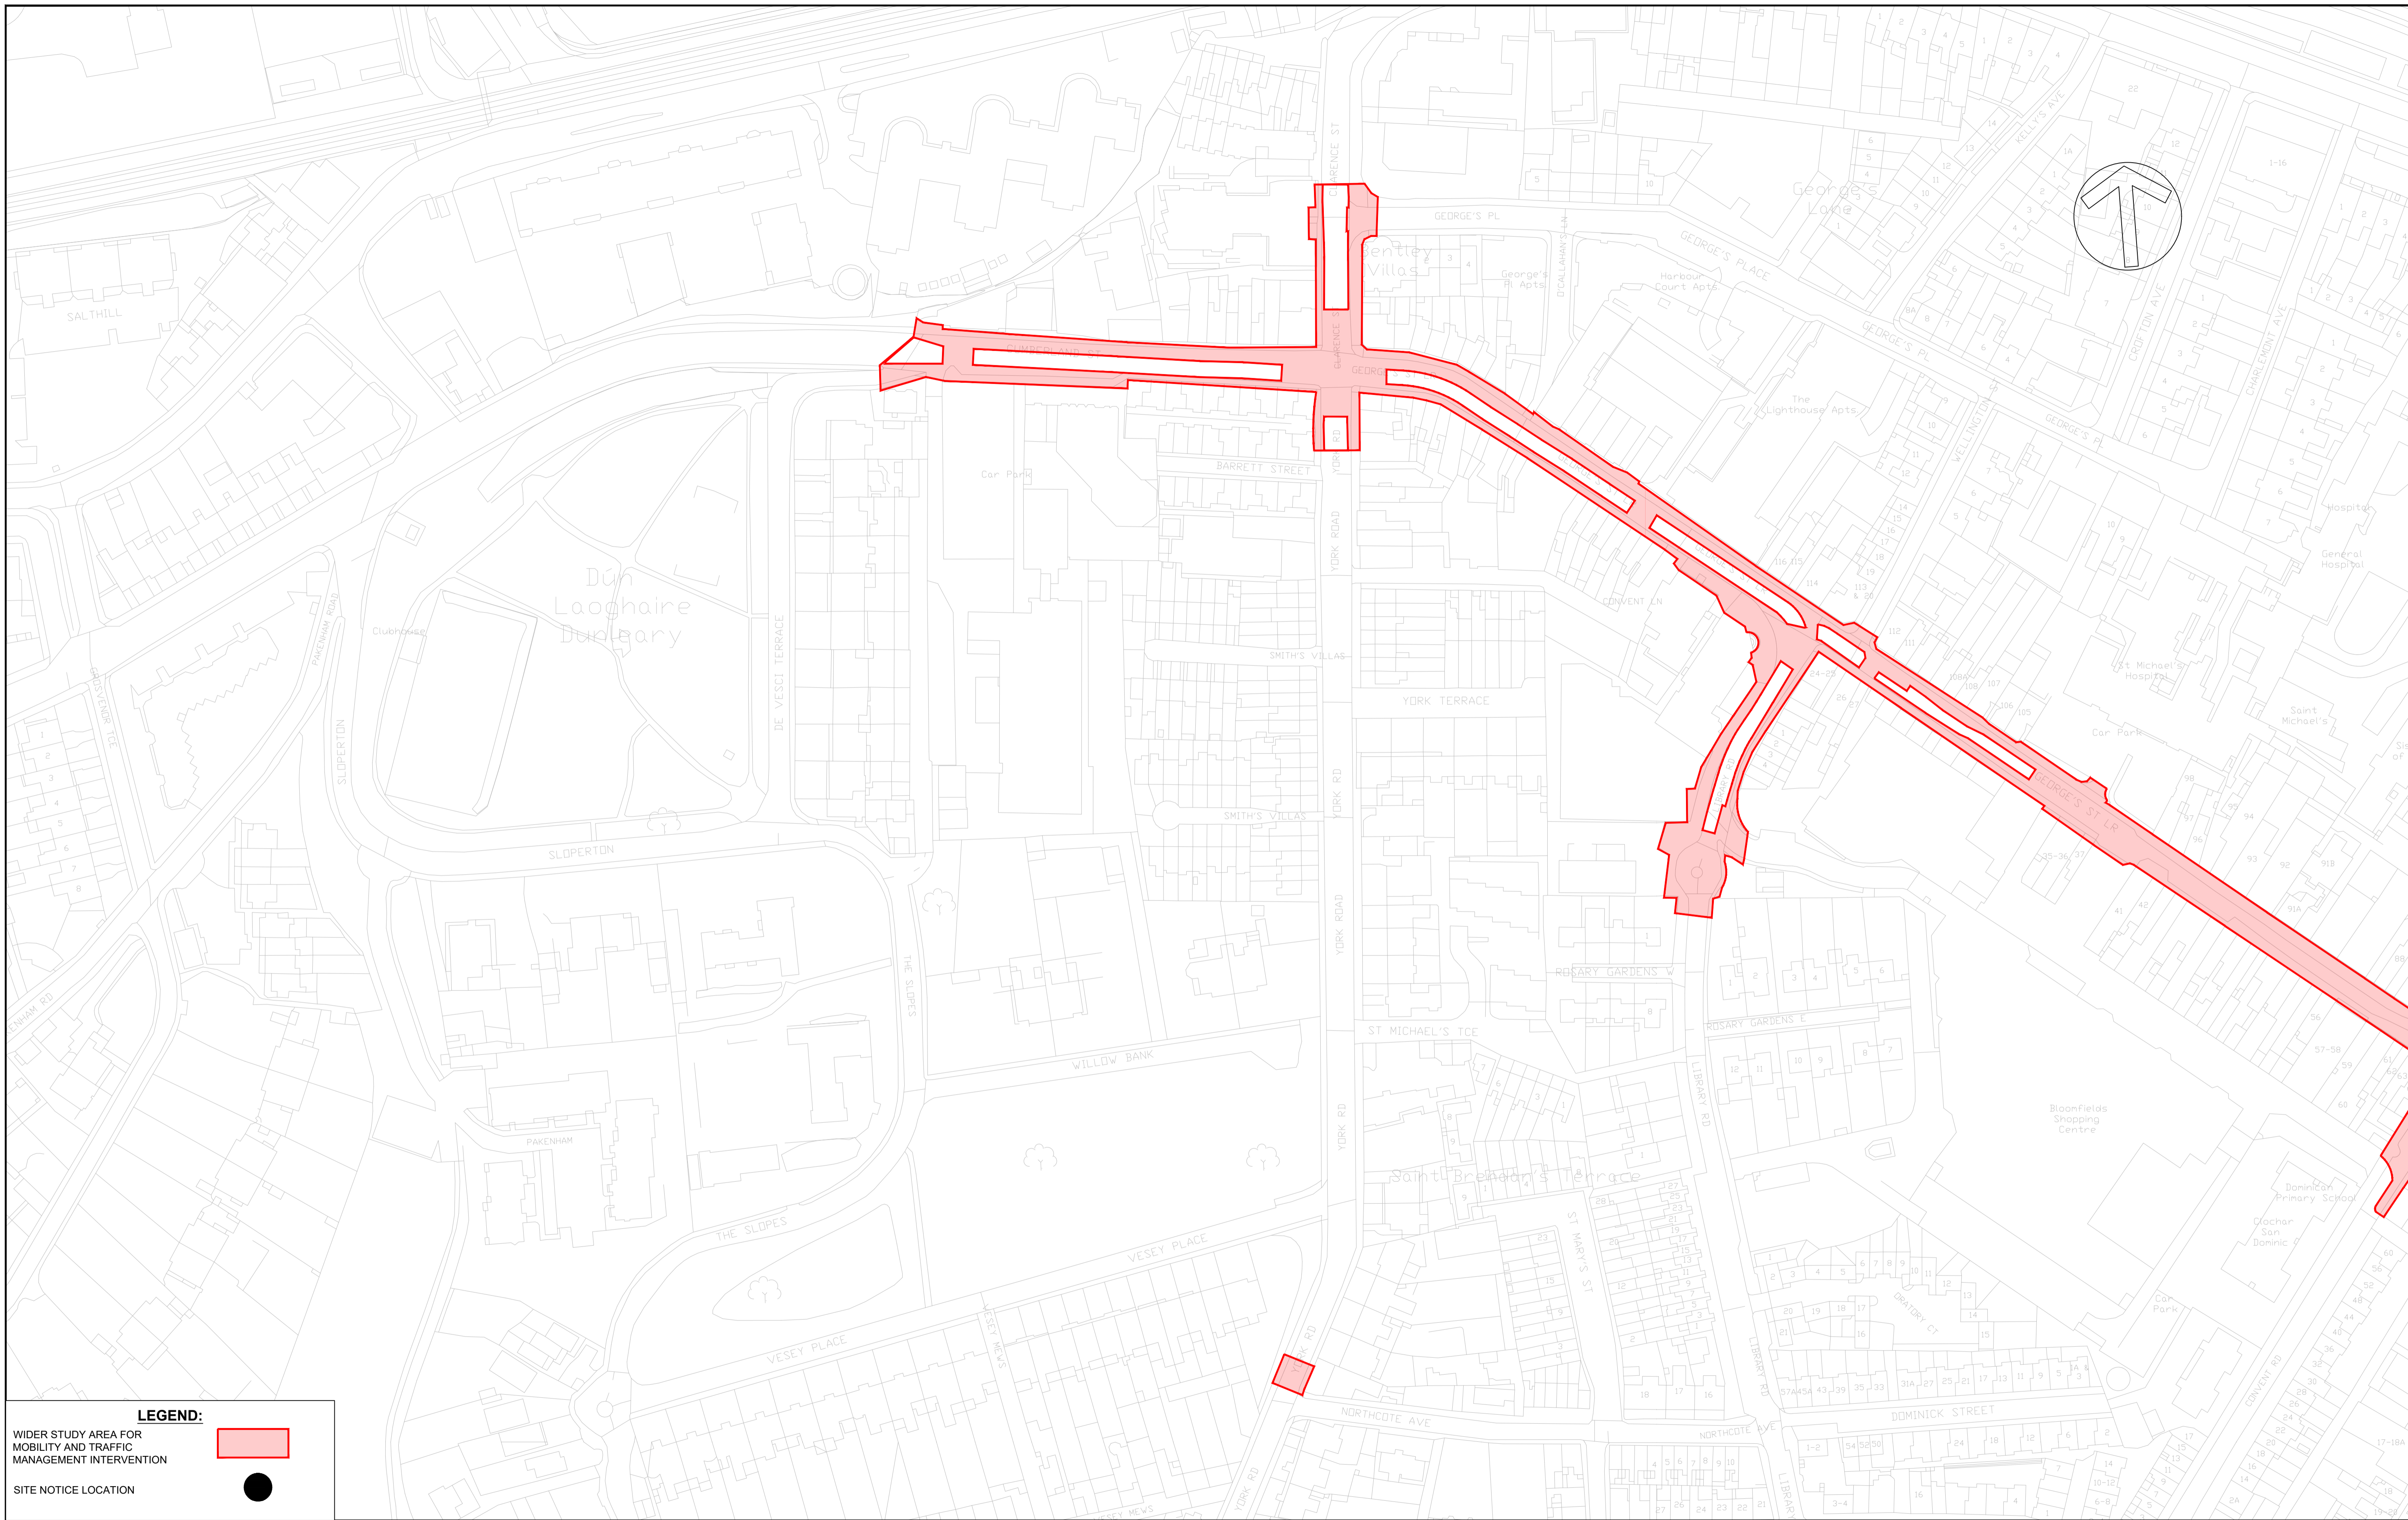

Project Title: Living Streets - Dún Laoghaire		Status: S3	
Drawing Title: Dún Laoghaire Site Location Map			
Designed: BE	File Name:	Drawing No.	Rev:
Drawn: EP	Scale at A1: 1:1000	22410-BTL-XX-DL-DR-CE-00153	P01
Approved: RC	Date: 12/04/2023		
Checked: RC			

Notes

Rev.	Date	Drawn	Description	Chk'd	Appr.
P02	22/04/2024	EP		RC	RC
P01	12/04/2023	EP		RC	RC

Project Title: Living Streets - Dún Laoghaire		Status: S3	
Drawing Title: Dún Laoghaire Site Location Map			
Designed: BE	File Name:	Drawing No.	Rev: P02
Drawn: EP	Scale at A1: 1:1000	22410-BTL-XX-DL-DR-CE-00153	
Approved: RC	Date: 22/04/2024		
Checked: RC			