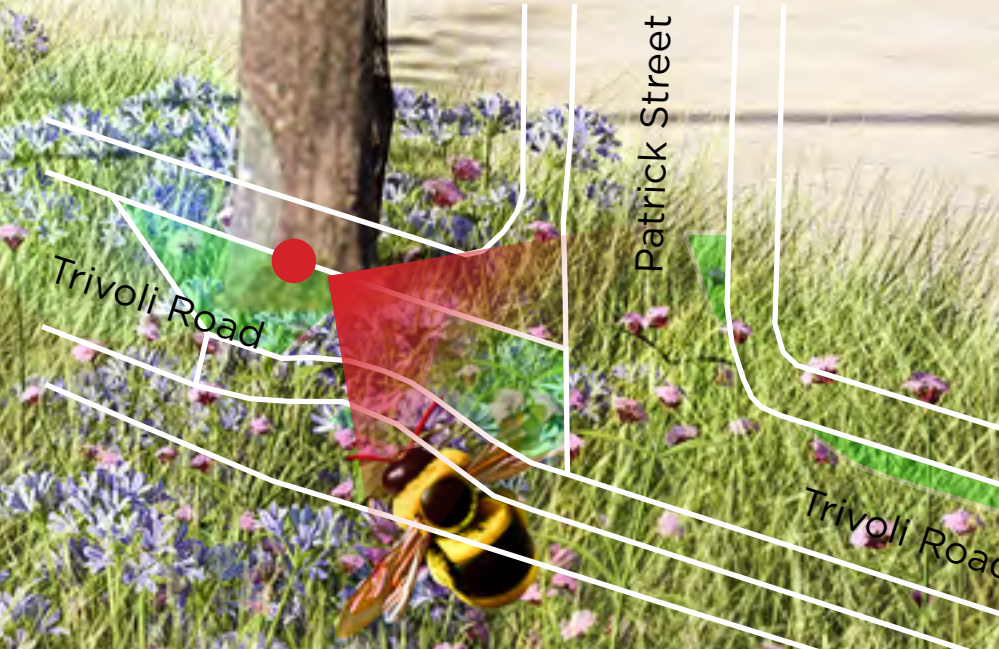

# Tivoli Modal Filter Proposed Wider Plan

Tivoli Road

Patrick Street

Mulgrave Terrace

St. Joseph's  
Primary School  
entrance gate

Royal Terrace W

Tivoli Road

# Tivoli Modal Filter Proposed Plan

Patrick Street

Tivoli Road (two way street)

Tivoli Road (one way street + contraflow cycle lane)

View 1: Looking North West Towards Tivoli Modal Filter (Patrick Street on the Right)

View 2: Tivoli Modal Filter Looking South East Towards Junction (Patrick Street on the Left)

Cross Avenue Modal Filter Proposed Plan

View 1: Cross Avenue Modal Filter Looking North East from the Junction with Patrick St. at the Right