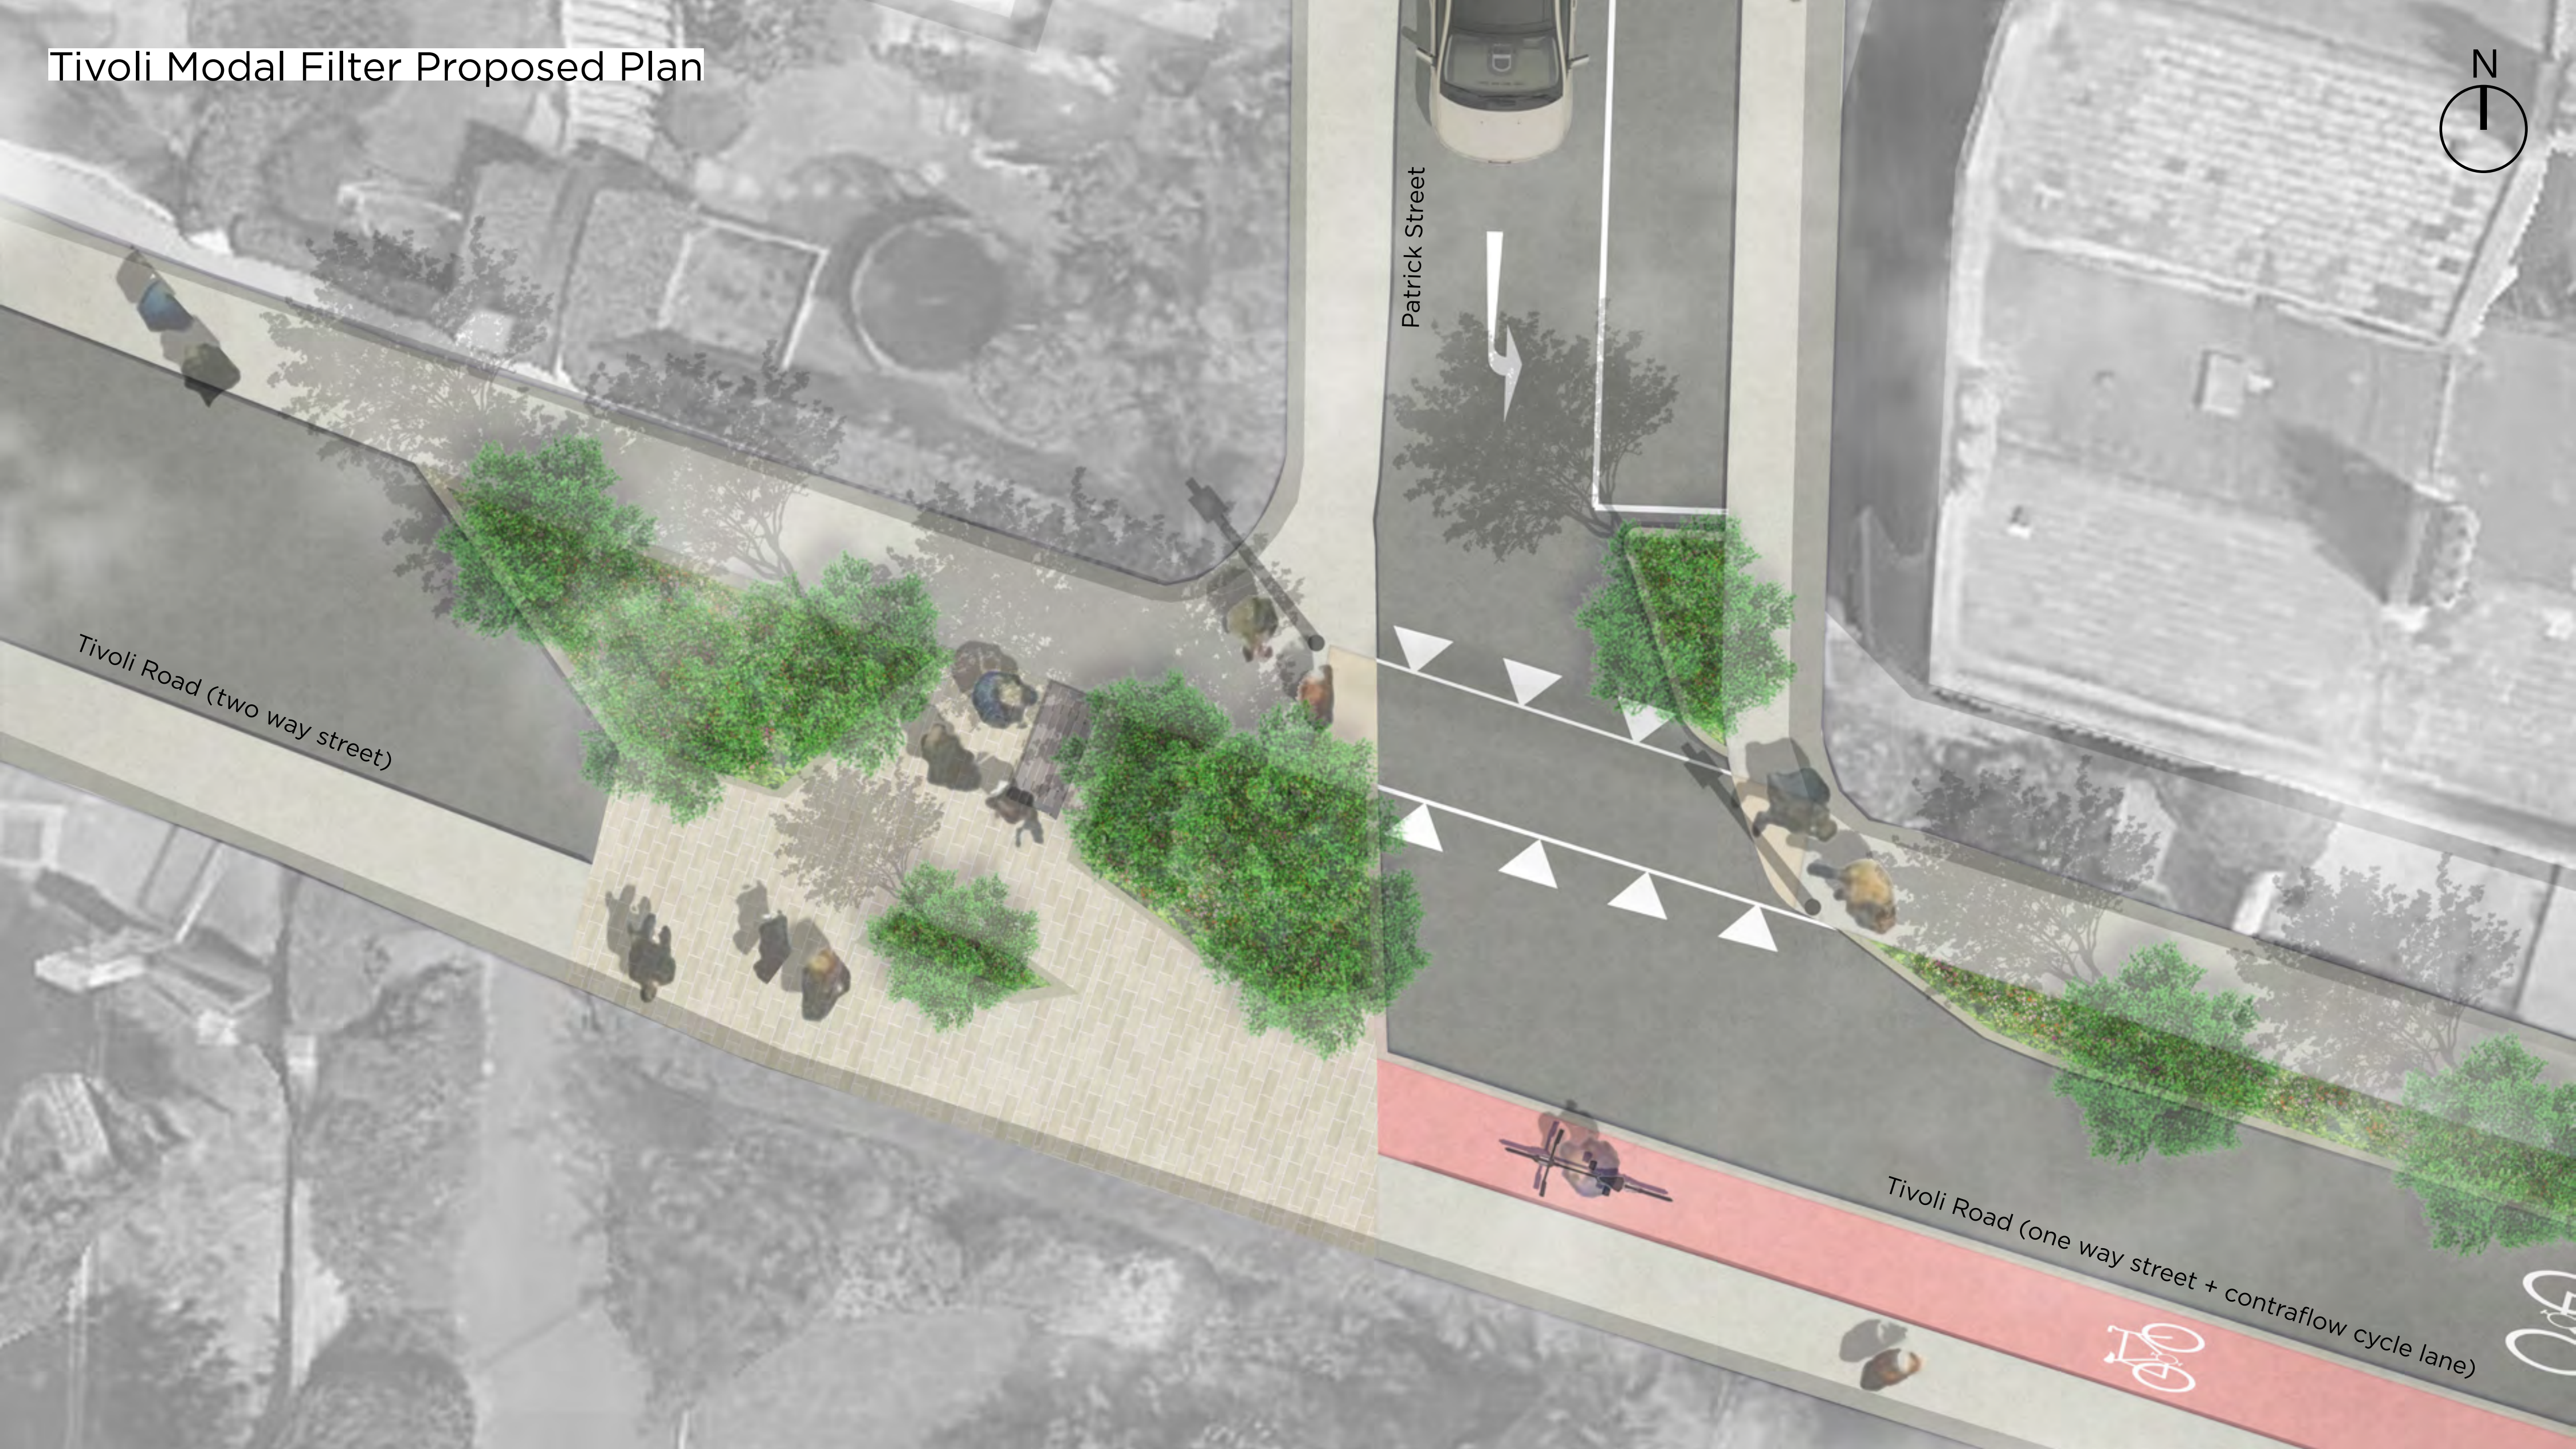

# Tivoli Modal Filter Proposed Wider Plan

Tivoli Road

Patrick Street

Mulgrave Terrace

St. Joseph's  
Primary School  
entrance gate

Royal Terrace W

Tivoli Road

# Tivoli Modal Filter Proposed Plan

Patrick Street

Tivoli Road (two way street)

Tivoli Road (one way street + contraflow cycle lane)

View 1: Looking North West Towards Tivoli Modal Filter (Patrick Street on the Right)

View 2: Tivoli Modal Filter Looking South East Towards Junction (Patrick Street on the Left)

Cross Avenue Modal Filter Proposed Plan

View 1: Cross Avenue Modal Filter Looking North East from the Junction with Patrick St. at the Right