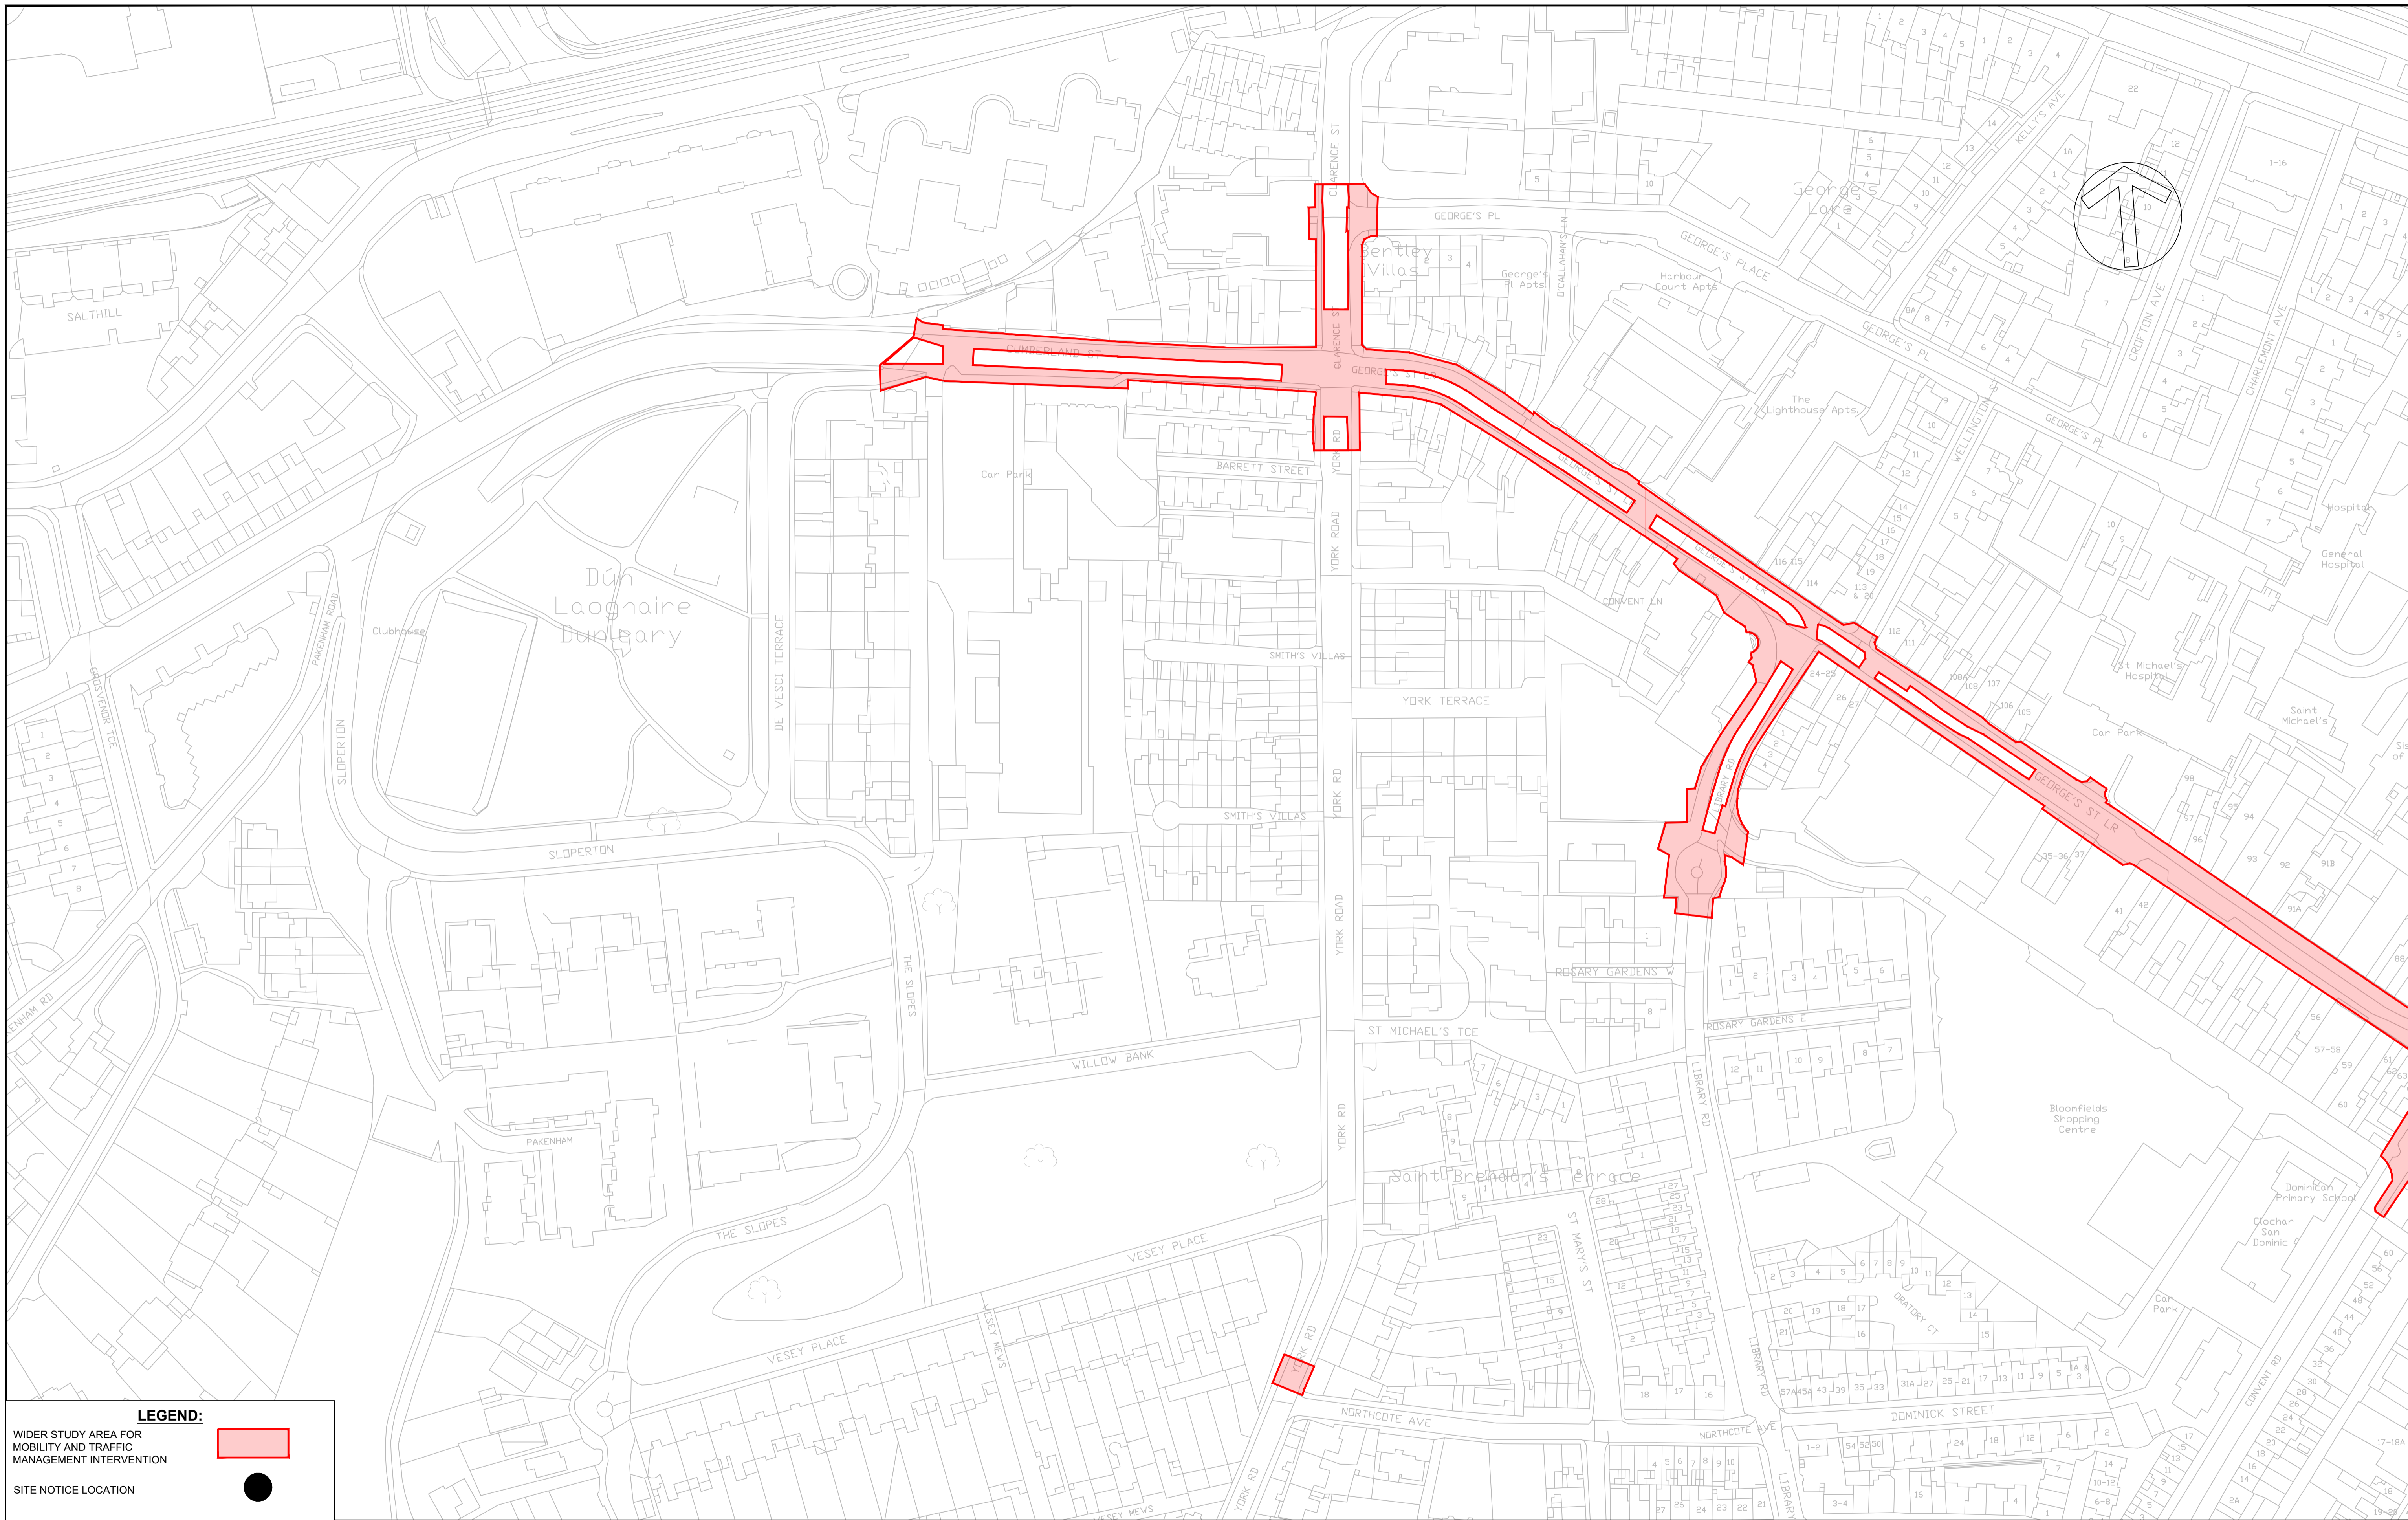

File Name: R022 Projects\22410 - DL RCC Review of Covid-19 Measures\00_WIP\2D Drawings\22410-BTL-XX-DL-DR-CE-00153_Dún Laoghaire_Site_Location_Map.dwg

LEGEND:

WIDER STUDY AREA FOR MOBILITY AND TRAFFIC MANAGEMENT INTERVENTION

Project Title: Living Streets - Dún Laoghaire		Status: S3	
Drawing Title: Dún Laoghaire Site Location Map			
Designed: BE	File Name:	Drawing No.	Rev:
Drawn: EP	Scale at A1: 1:1000	22410-BTL-XX-DR-CE-00153	P01
Approved: RC	Date: 12/04/2023		
Checked: RC			

File Name: R022 Projects\22410 - DL RCC Review of Covid-19 Measures\00_WIP\2D Drawings\22410-BTL-XX-DR-CE-00153_Dun_Laoghaire_Site_Location_Map.dwg

LEGEND:

WIDER STUDY AREA FOR MOBILITY AND TRAFFIC MANAGEMENT INTERVENTION 