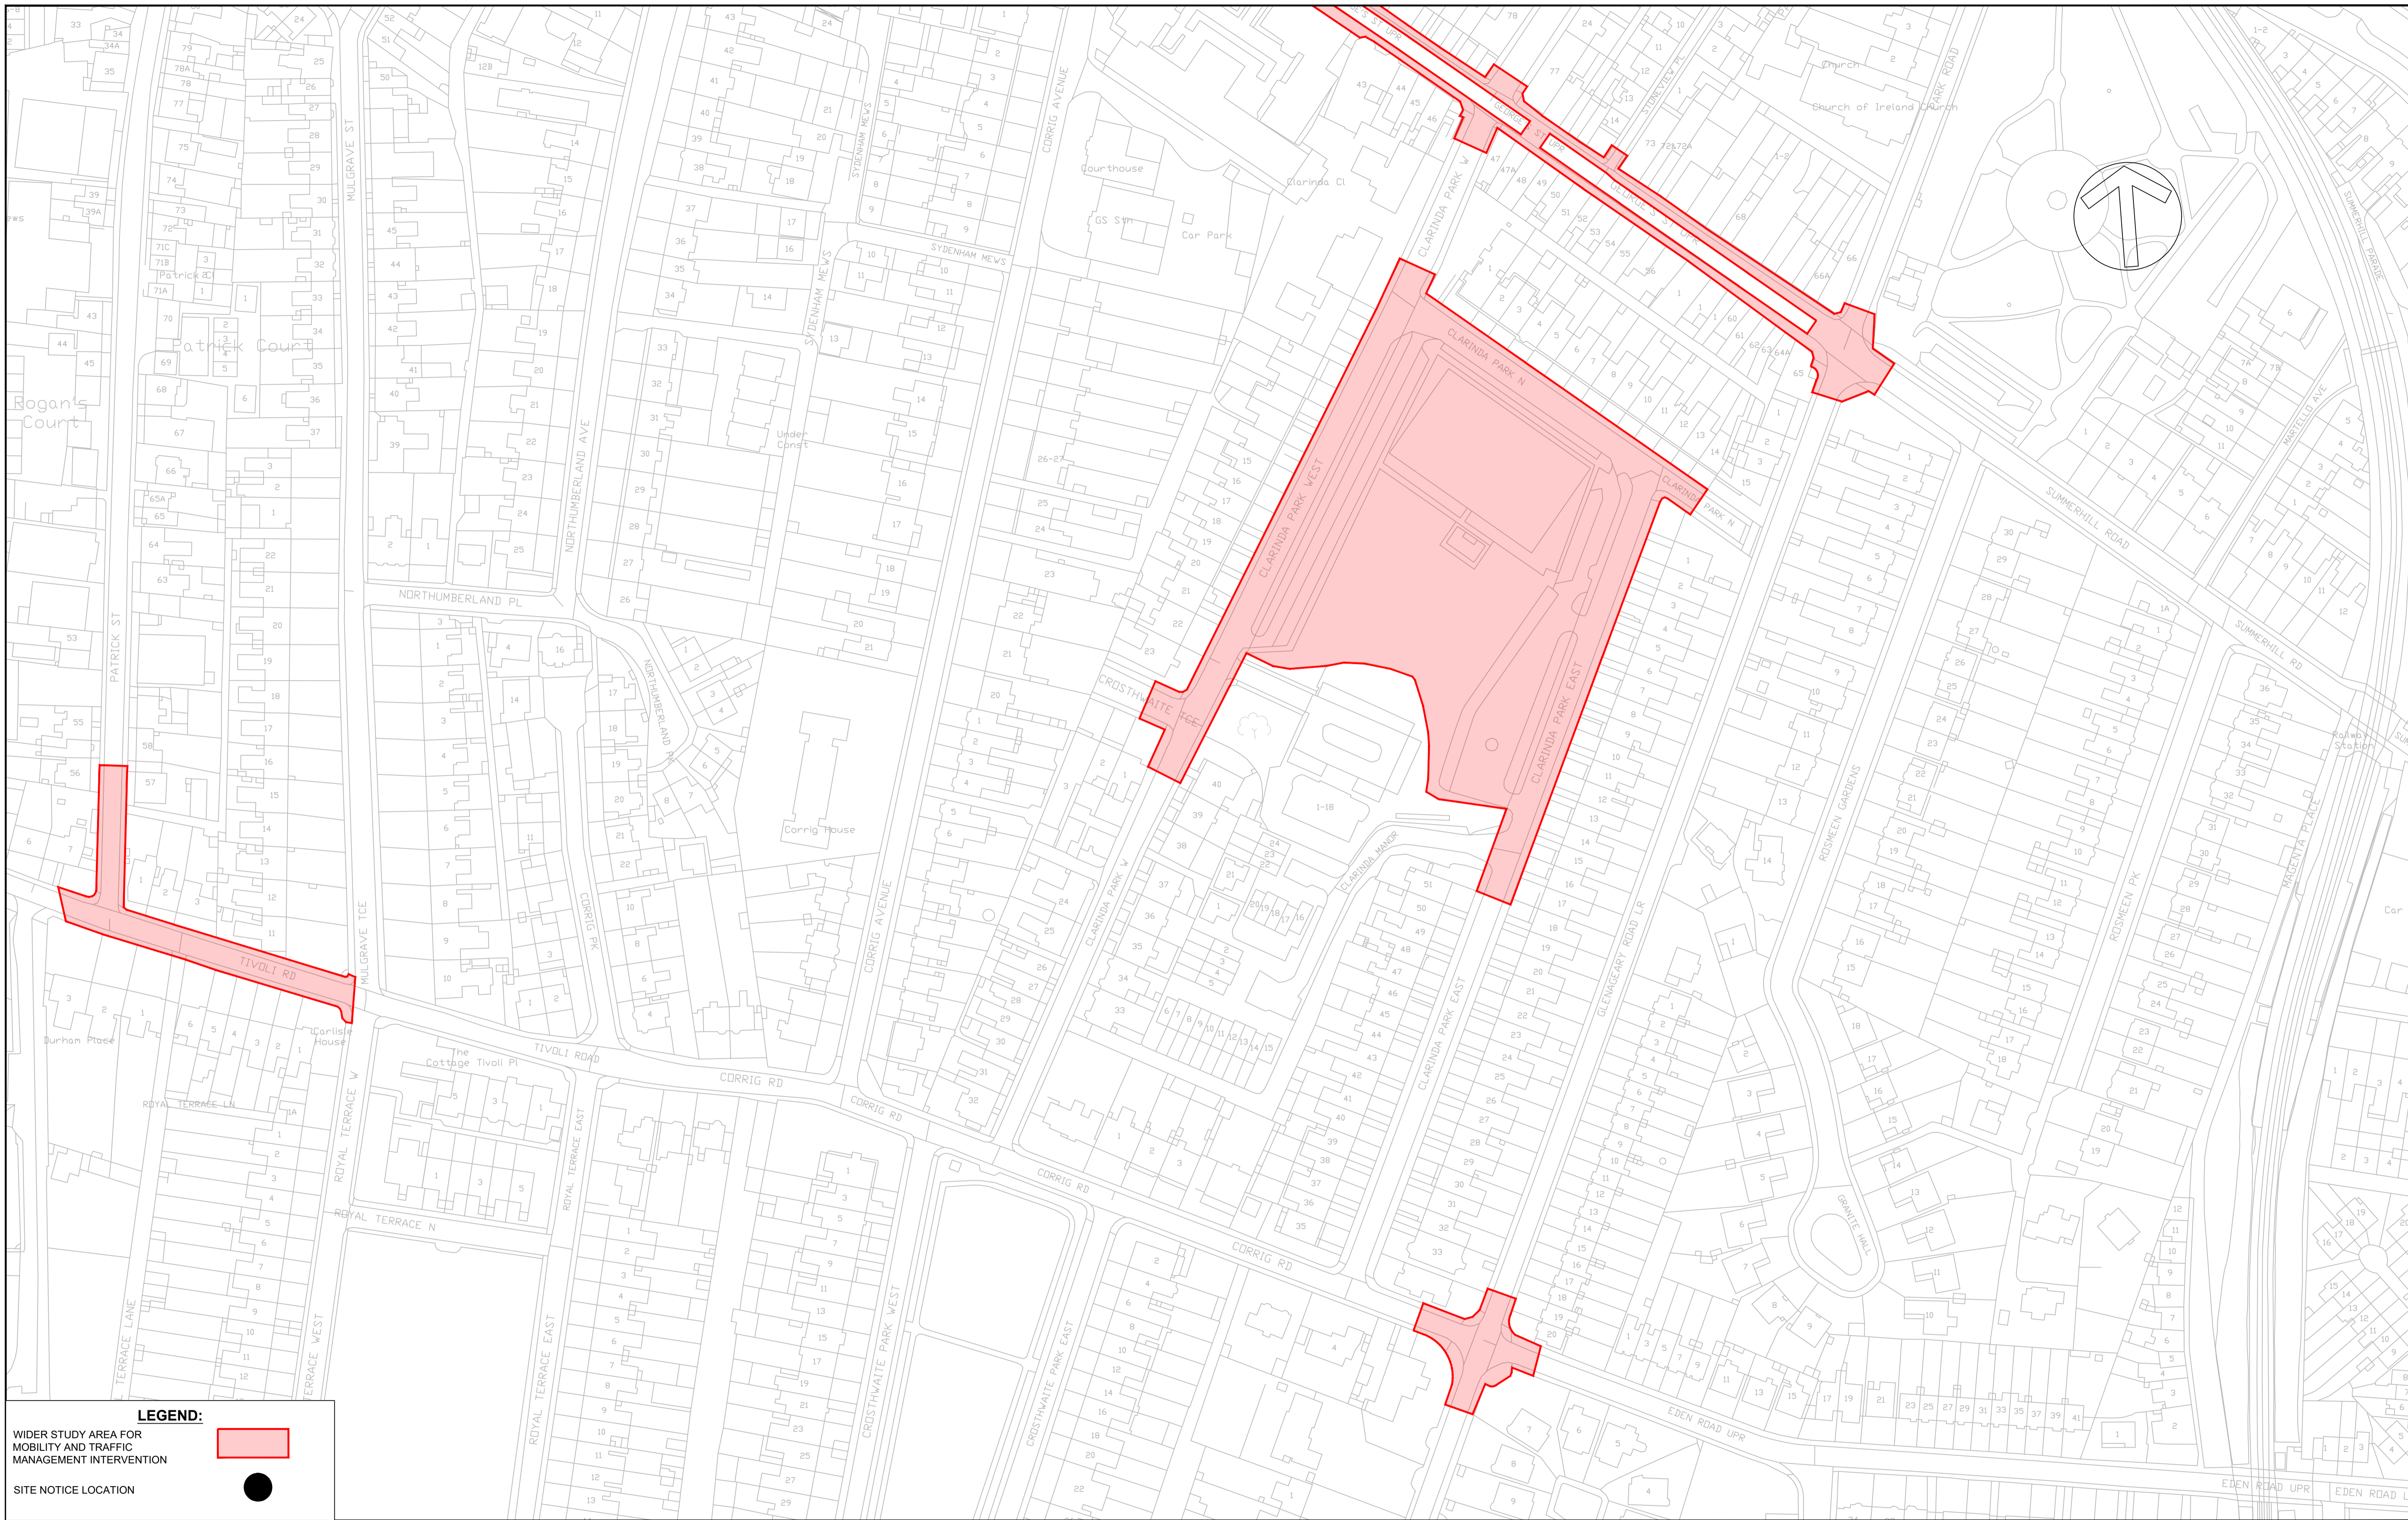

Notes

Rev.	Date	Drawn	Description	Chk'd	Appr.
P01	12/04/2023	EP		RC	RC

Project Title: Living Streets - Dún Laoghaire		Status: S3	
Drawing Title: Dún Laoghaire Site Location Map			
Designed: BE	File Name:	Drawing No.	Rev:
Drawn: EP	Scale at A1: 1:2500	22410-BTL-XX-DL-DR-CE-00153	P01
Approved: RC	Date: 12/04/2023		
Checked: RC			

File Name: R022 Projects\224110 - DL RCC Review of Covid-19 Measures\00_WIP\02 Drawings\22410-BTL-XX-DL-DR-CE-00153_Dun_Laoghaire_Site_Location_Map.dwg

LEGEND:

WIDER STUDY AREA FOR MOBILITY AND TRAFFIC MANAGEMENT INTERVENTION

Project Title: Living Streets - Dún Laoghaire		Status: S3	
Drawing Title: Dún Laoghaire Site Location Map			
Designed: BE	File Name:	Drawing No.	Rev:
Drawn: EP	Scale at A1: 1:1000	22410-BTL-XX-DL-DR-CE-00153	P01
Approved: RC	Date: 12/04/2023		
Checked: RC			