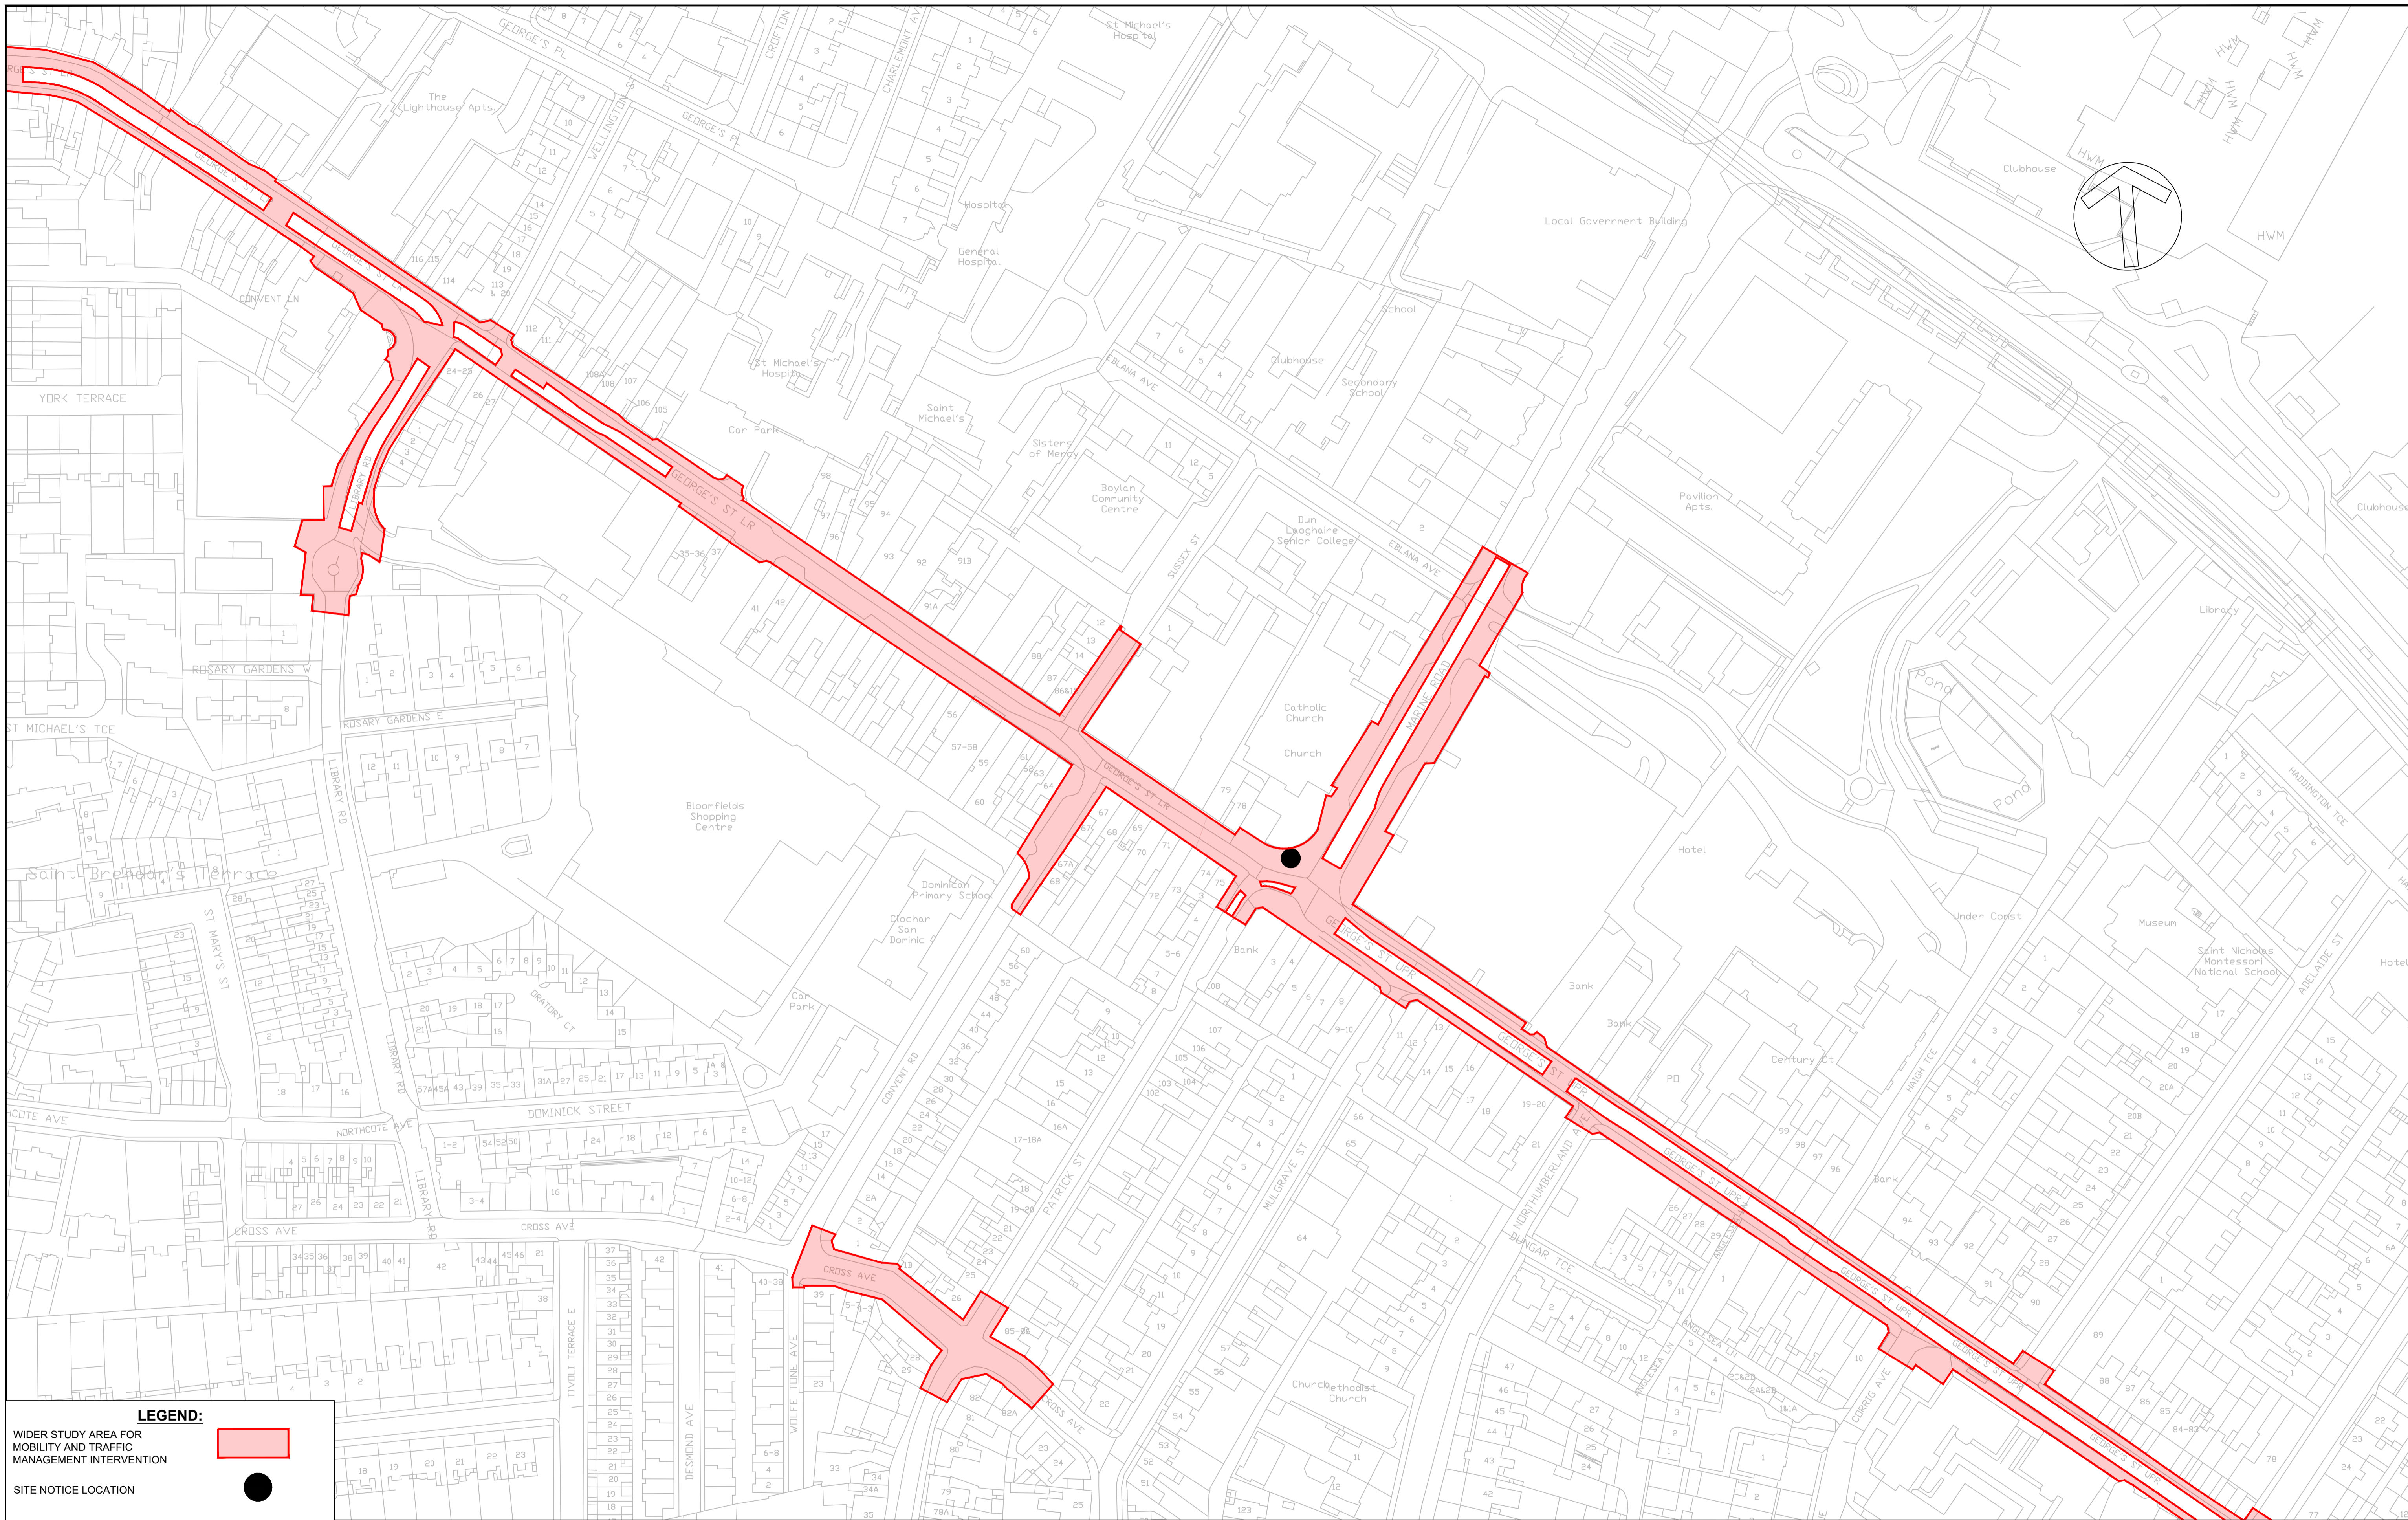

LEGEND:

WIDER STUDY AREA FOR MOBILITY AND TRAFFIC MANAGEMENT INTERVENTION

SITE NOTICE LOCATION

Dundrum Business Park,
Classon House,
Dundrum Road, Dublin 14,
Co. Dublin,
Ireland
Phone: (01) 4851400
Email: transportation@jbbarry.ie

Notes

Rev.	Date	Drawn	Description	Chk'd	Appr.
P01	12/04/2023	EP		RC	RC

Project Title: Living Streets - Dún Laoghaire		Status: S3	
Drawing Title: Dún Laoghaire Site Location Map			
Designed: BE	File Name:	Drawing No.	Rev:
Drawn: EP	Scale at A1: 1:1000	22410-BTL-XX-DR-CE-00153	P01
Approved: RC	Date: 12/04/2023		
Checked: RC			

File Name: R022 Projects\22410 - DL RCC Review of Covid-19 Measures\00_WIP\2D Drawings\22410-BTL-XX-DR-CE-00153_Dun_Laoghaire_Site_Location_Map.dwg