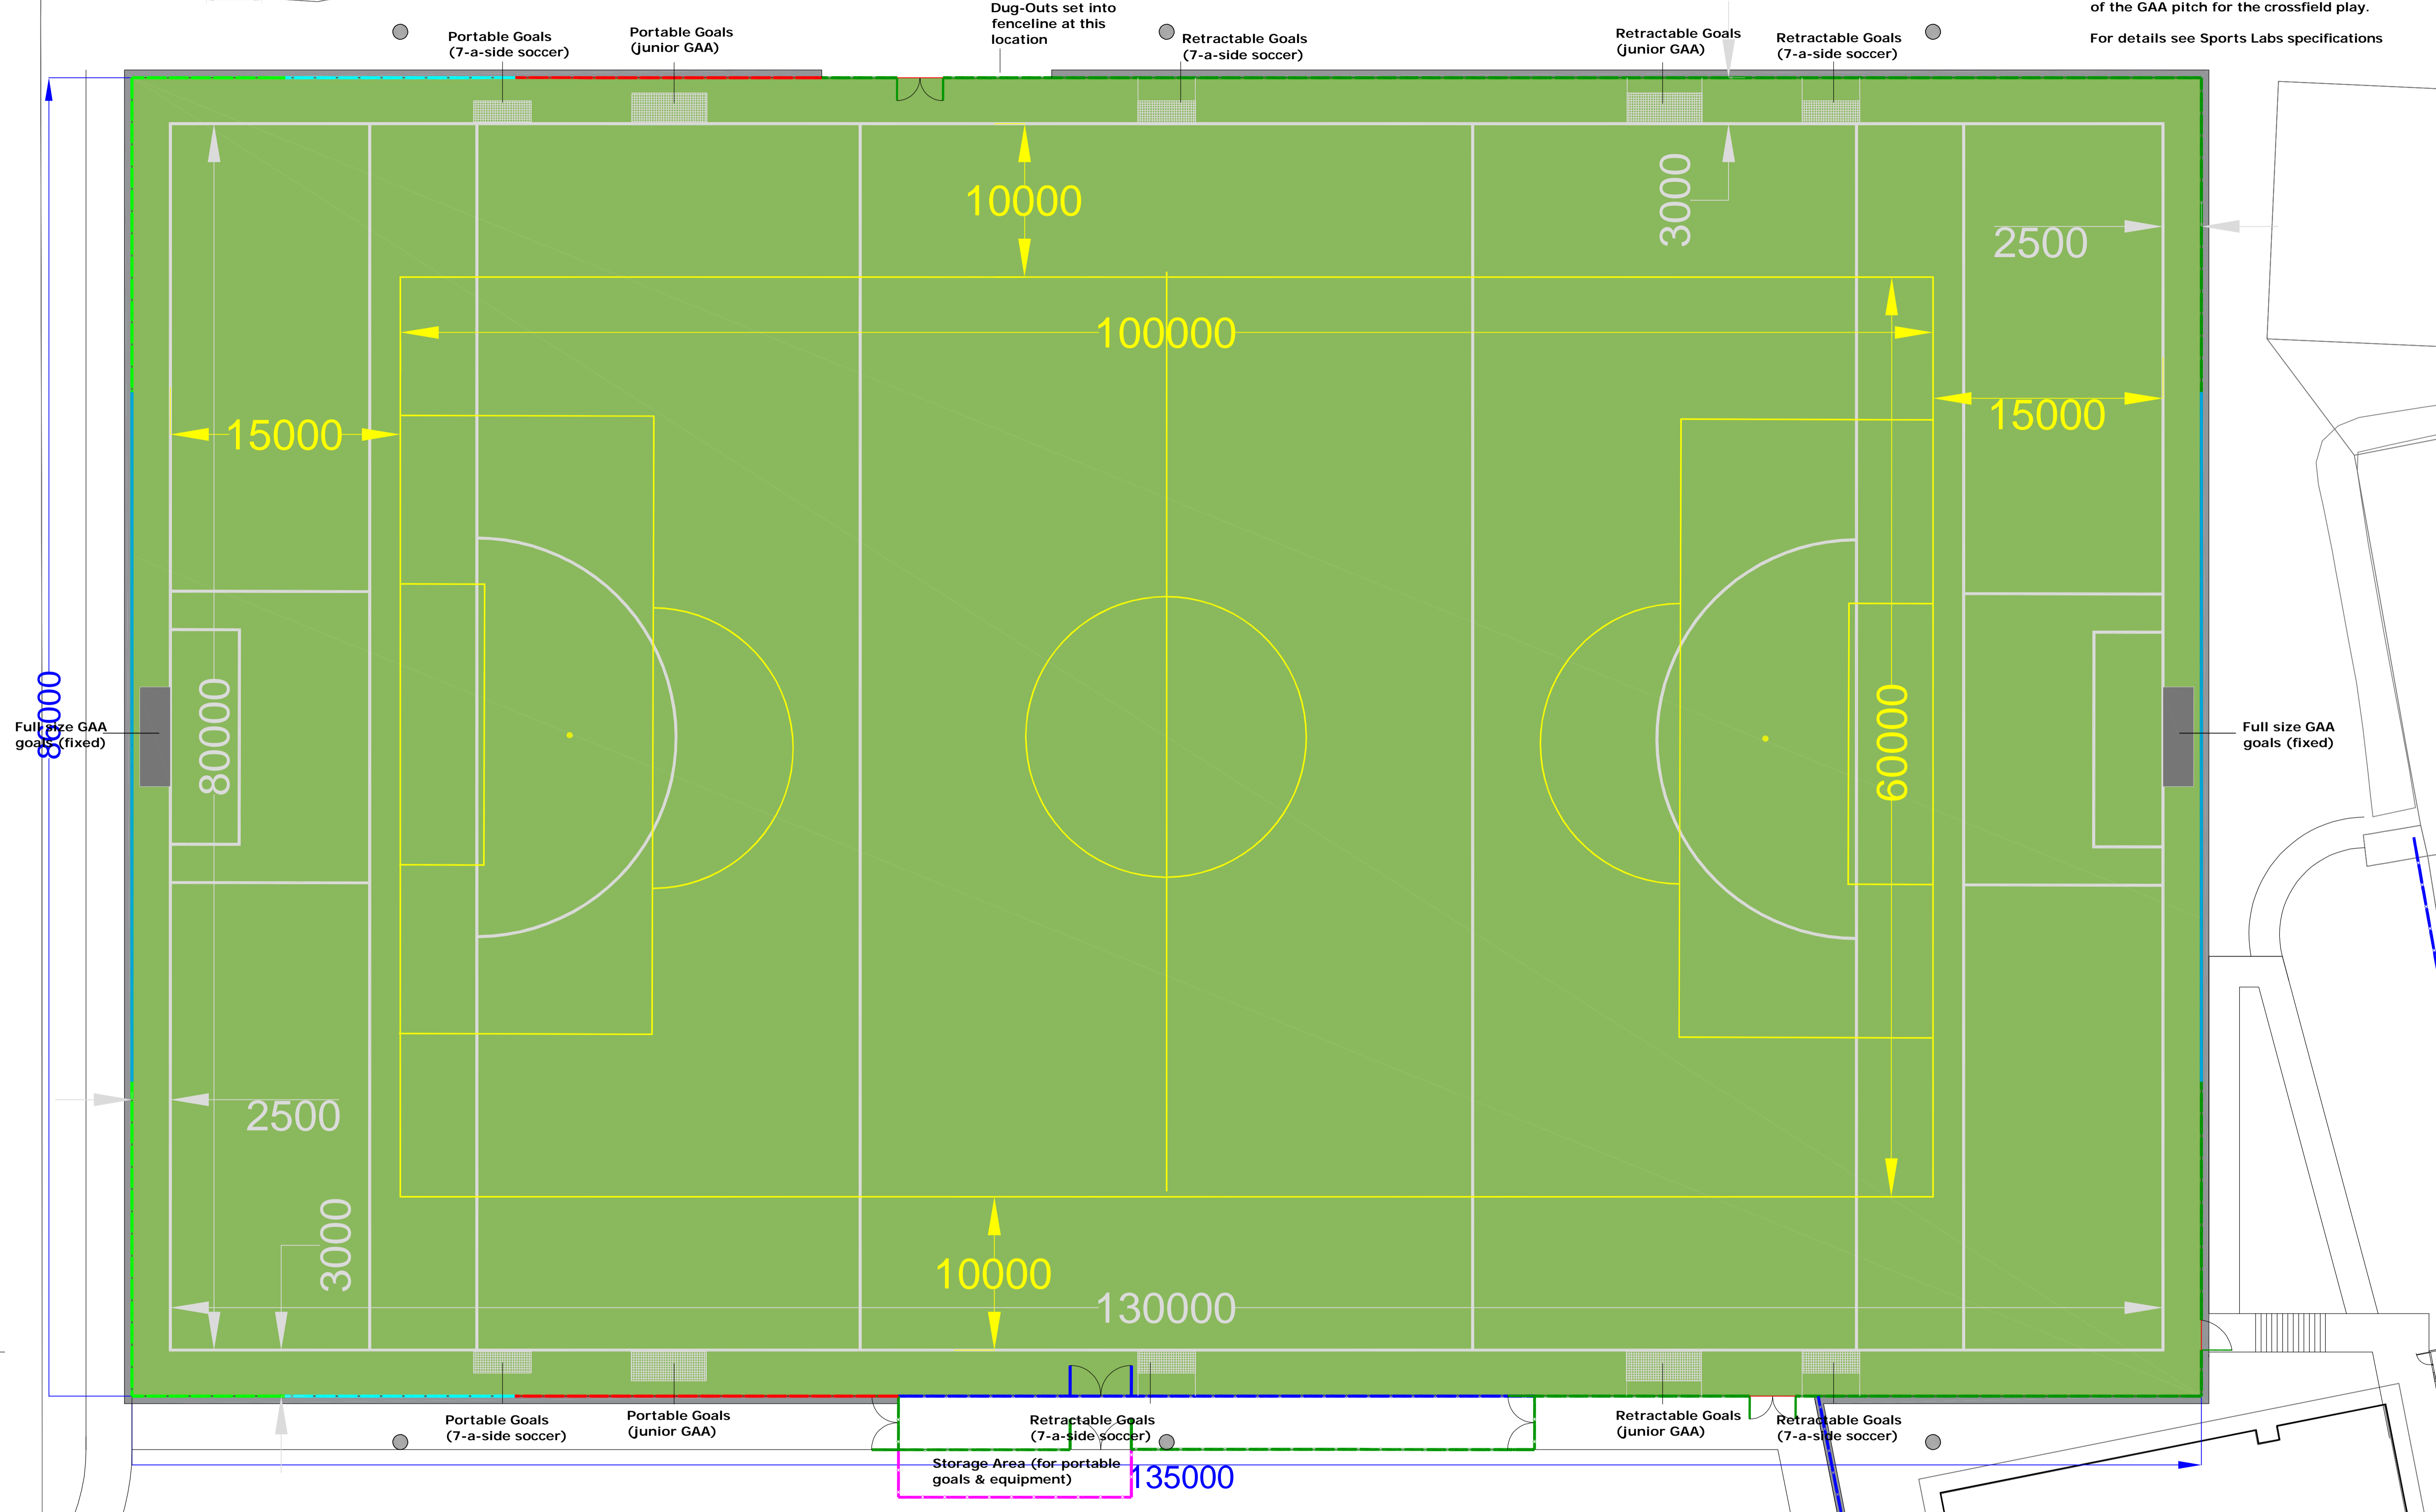

8000 Pitch dimensions and run-off. GAA Markings (white) Soccer Markings (yellow)

Note:  
100 x 300 blue nibs to be added to the edge of the GAA pitch for the crossfield play.  
For details see Sports Labs specifications

Drawing Number:	Revision:	Scale:	Date:	Drawn:	Checked:
DRP 2352-05	0	1/200 A1	March 2023	EOB	ROD