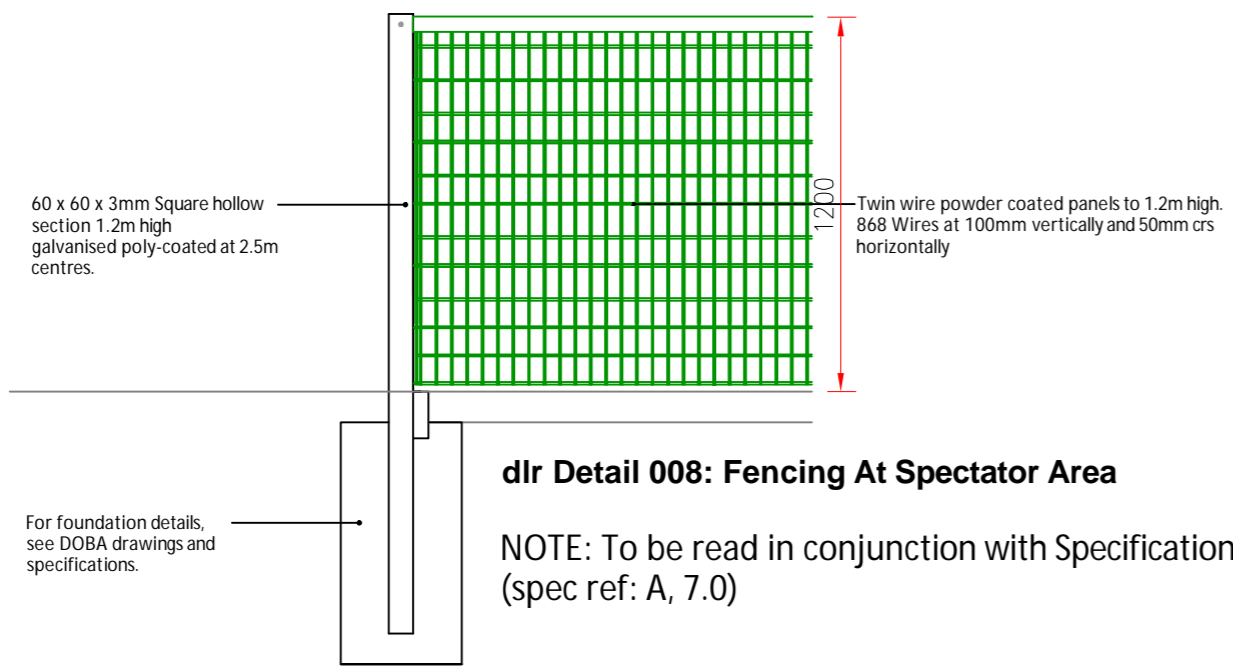

14500

dlr Detail 010: High Ballstop Netting

NOTE: To be read in conjunction with Specifications (spec ref: A, 7.0)