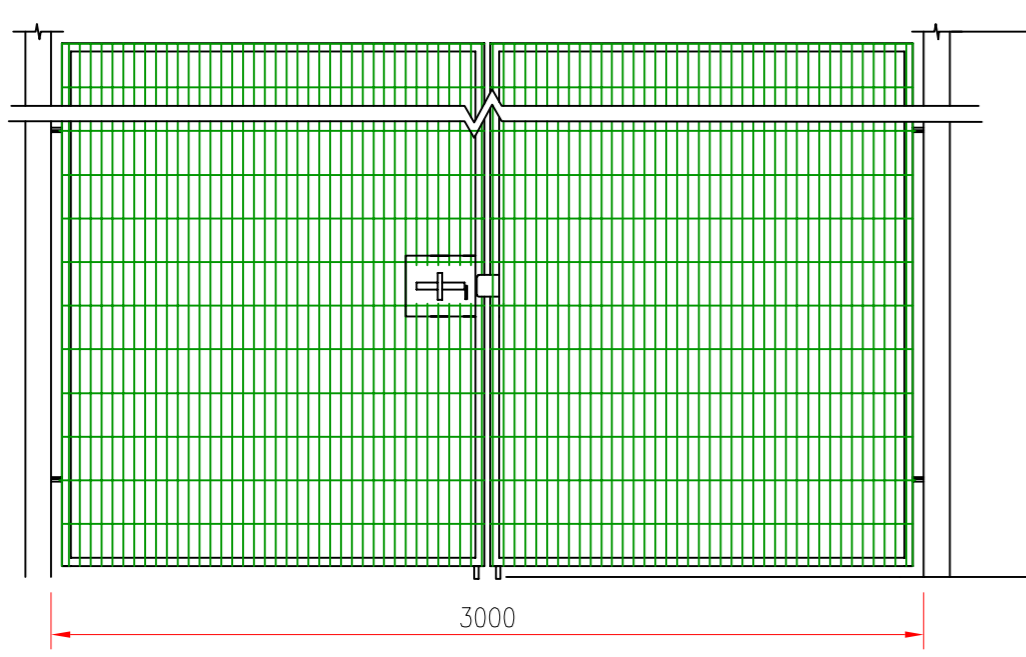

TYPICAL DOUBLE GATE
SCALE: