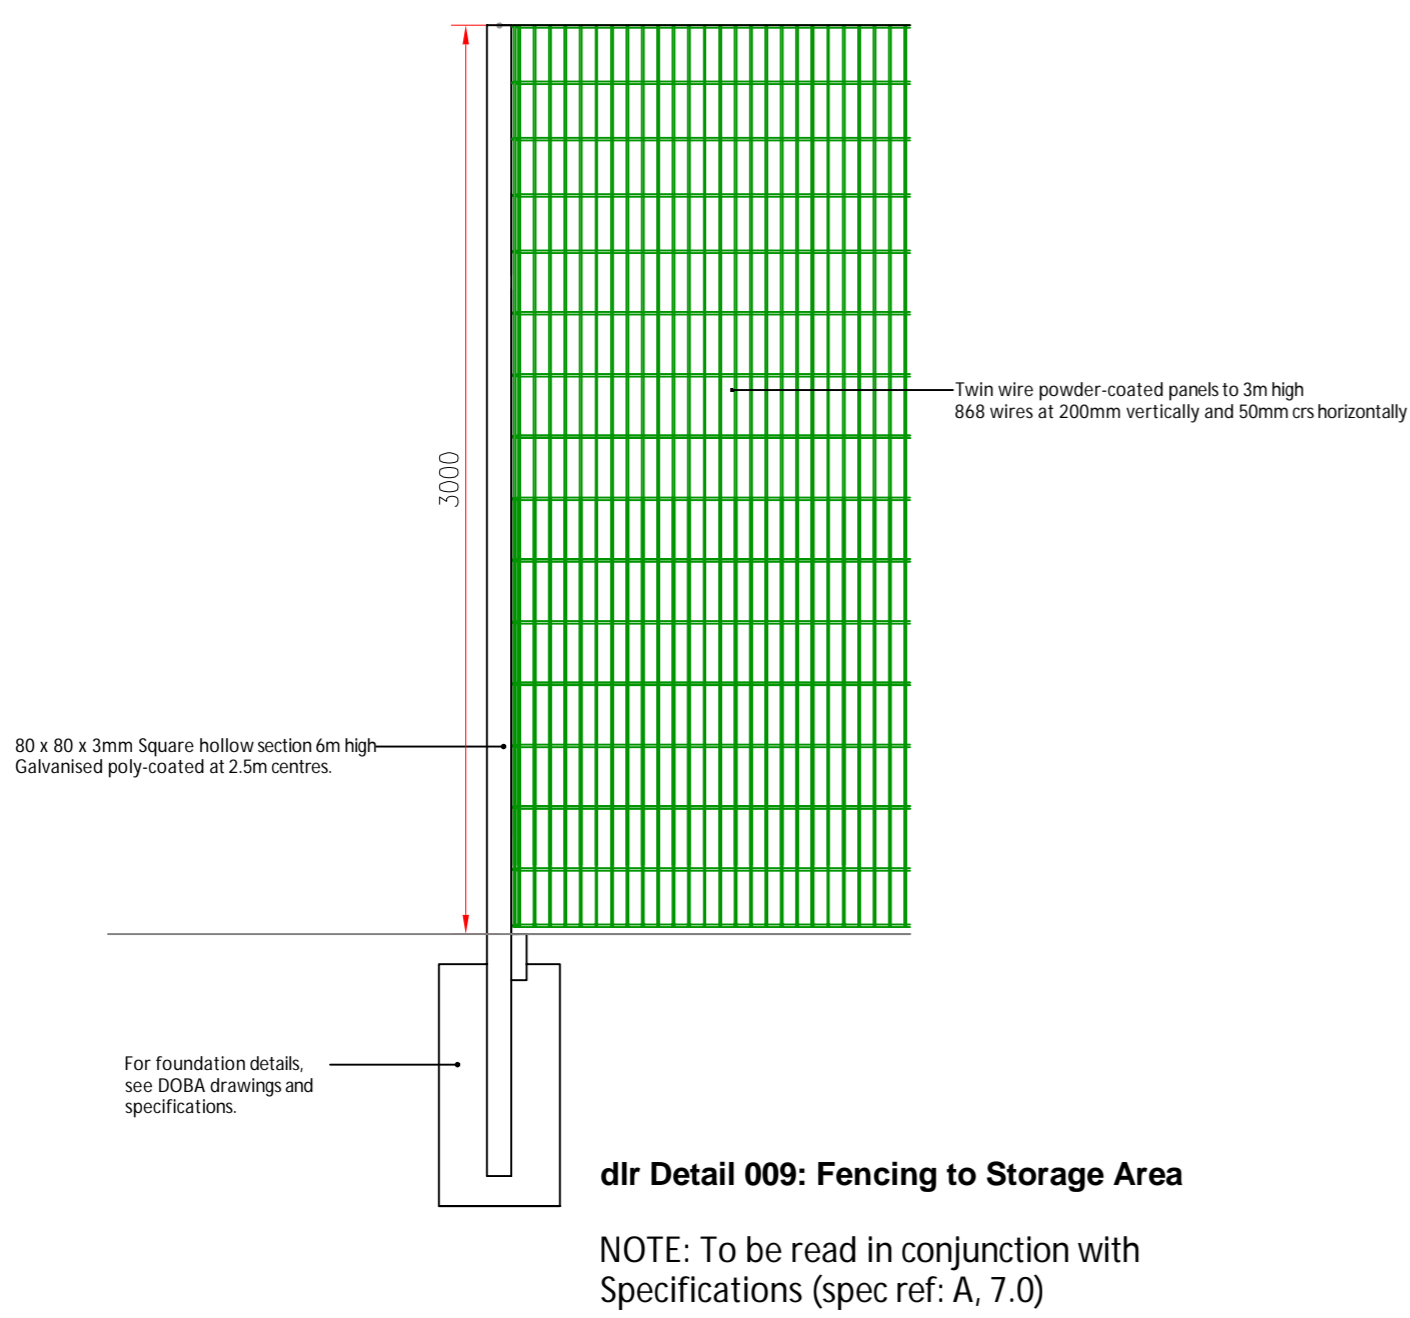

14500

dlr Detail 010: High Ballstop Netting

NOTE: To be read in conjunction with Specifications (spec ref: A, 7.0)