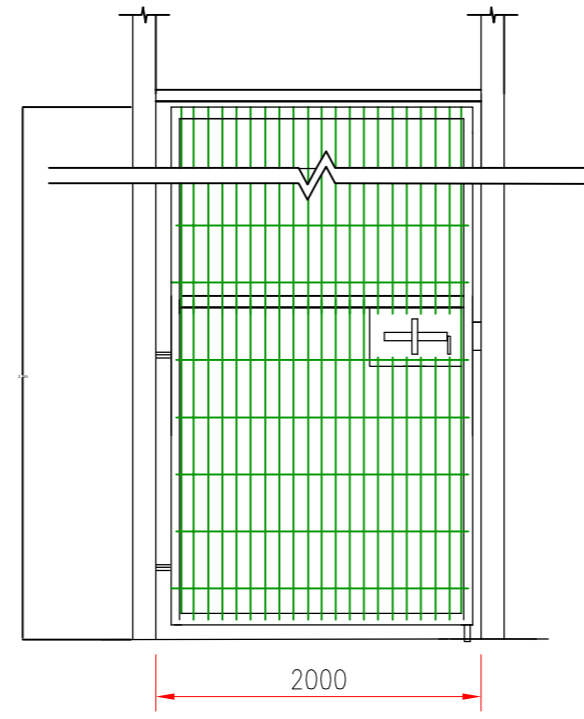

TYPICAL SINGLE GATE
NTS