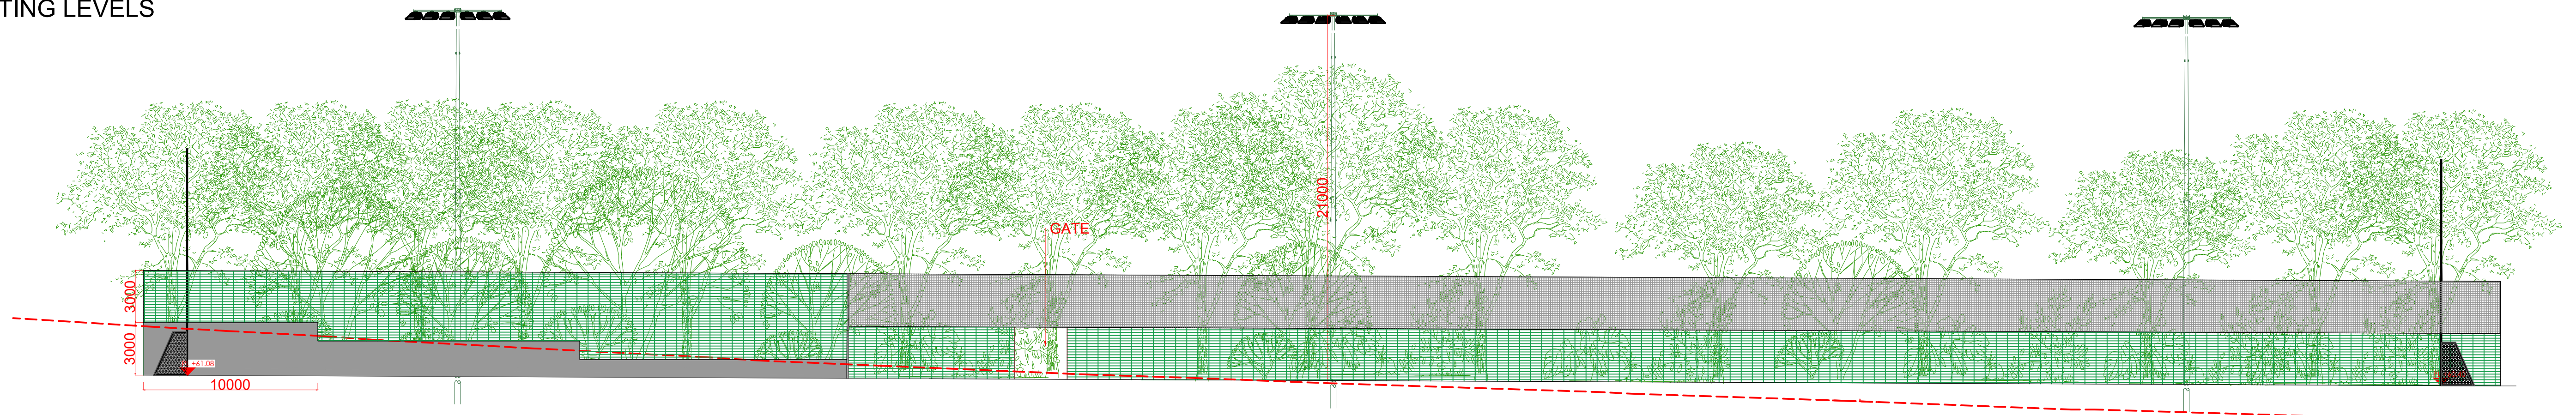

--- EXISTING LEVELS