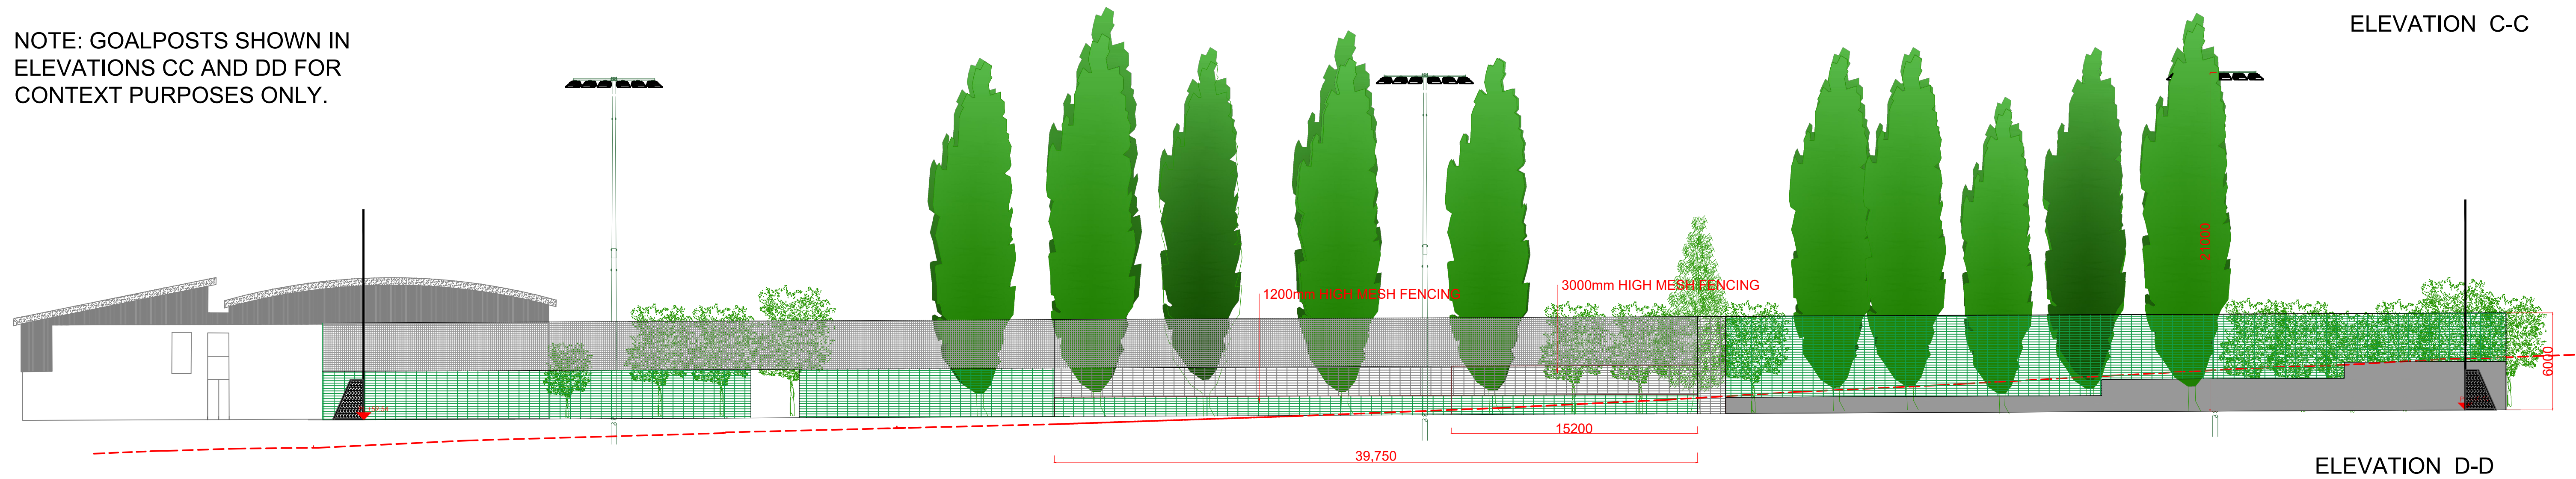

NOTE: GOALPOSTS SHOWN IN ELEVATIONS CC AND DD FOR CONTEXT PURPOSES ONLY.