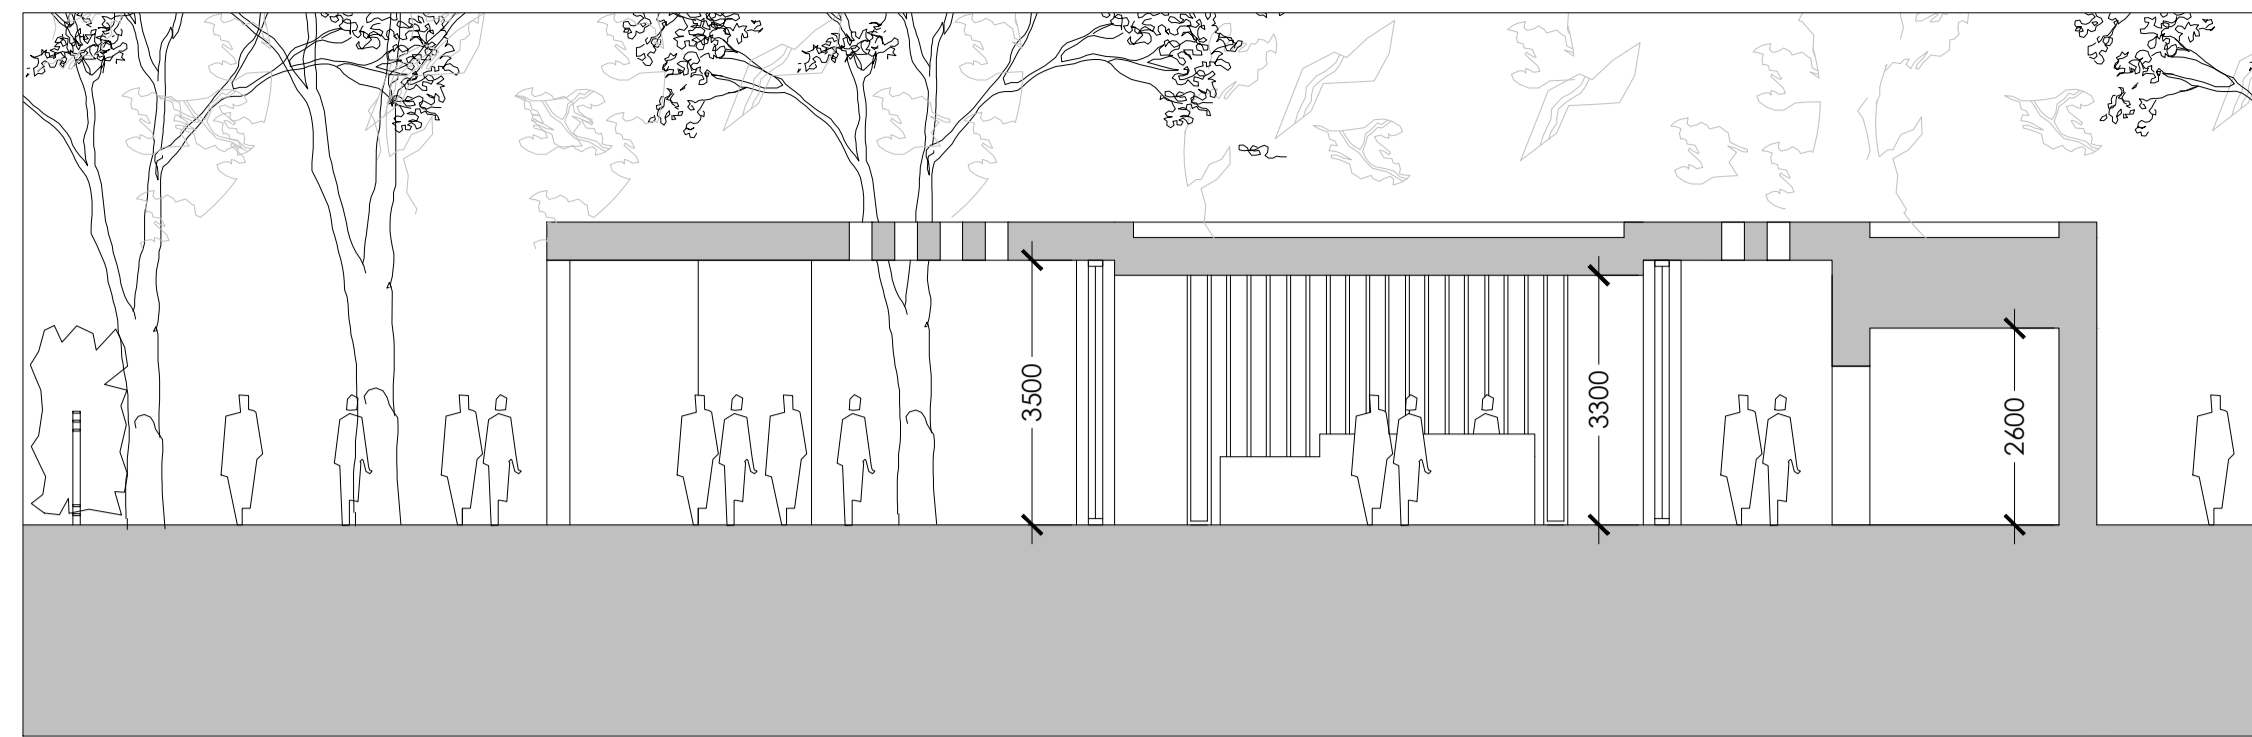

Rev.	Date	Drawn	Description

Job	PROPOSED NEW CREMATORIUM AND ASSOCIATED WORKS AT SHANGANAGH CEMETERY	Scale -	1:100	Status -	PART 8
Date	07/04/2016	CAD Ref -	1785	Drawing No -	1785/P/004
Job No -	1785	Chd.		Rev	
Drg	COFFEE AND FLOWER SHOP BUILDING	Architects Department	County Hall, Marine Road, Dun Laoghaire, Co. Dublin.	Phone (01) 2054700	Fax (01) 2300301