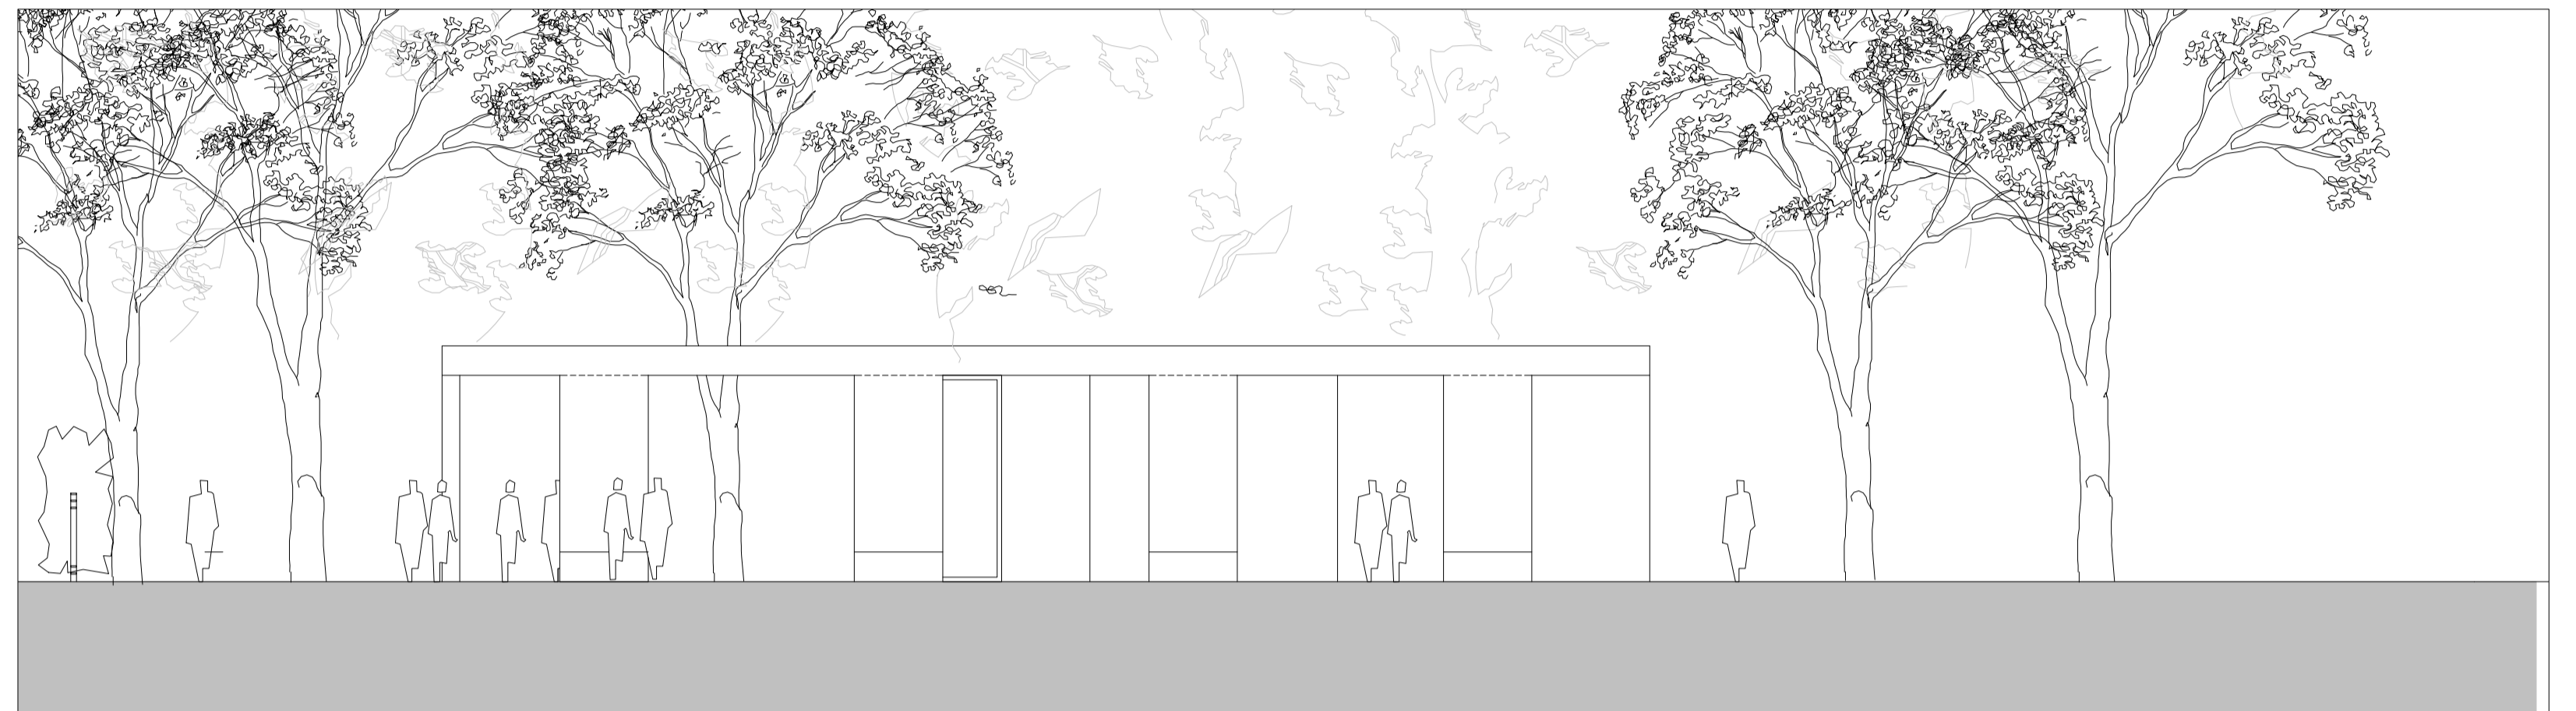

Rev.	Date	Drawn	Description

Job	PROPOSED NEW CREMATORIUM AND ASSOCIATED WORKS AT SHANGANAGH CEMETERY	Scale -	1:100	Status -	PART 8
Date	07/04/2016	CAD Ref -	1785	Drawing No -	1785/P/004
Job No -	1785	Chd.		Rev	
Drg	COFFEE AND FLOWER SHOP BUILDING	Architects Department	County Hall, Marine Road, Dun Laoghaire, Co. Dublin.	Phone (01) 2054700	Fax (01) 2300301