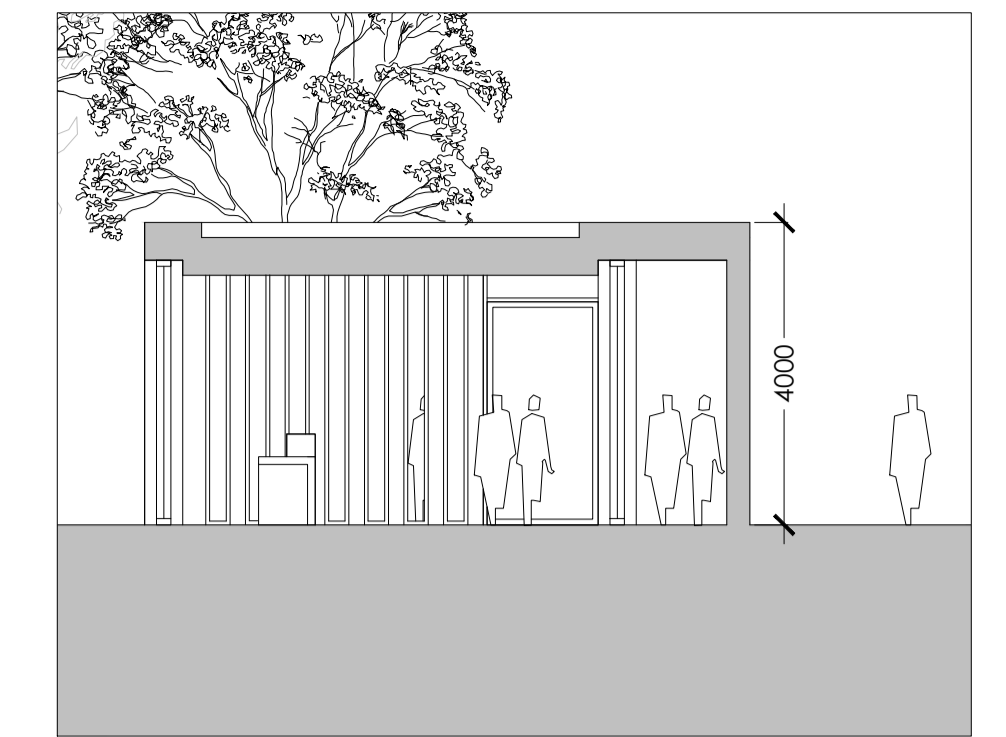

Rev.	Date	Drawn	Description

Job	PROPOSED NEW CREMATORIUM AND ASSOCIATED WORKS AT SHANGANAGH CEMETERY	Scale -	1:100	Status -	PART 8
Date	07/04/2016	CAD Ref -	1785	Drawing No -	1785/P/004
Job No -	1785	Chd.		Rev	
Drg	COFFEE AND FLOWER SHOP BUILDING	Architects Department	County Hall, Marine Road, Dun Laoghaire, Co. Dublin.	Phone (01) 2054700	Fax (01) 2300301