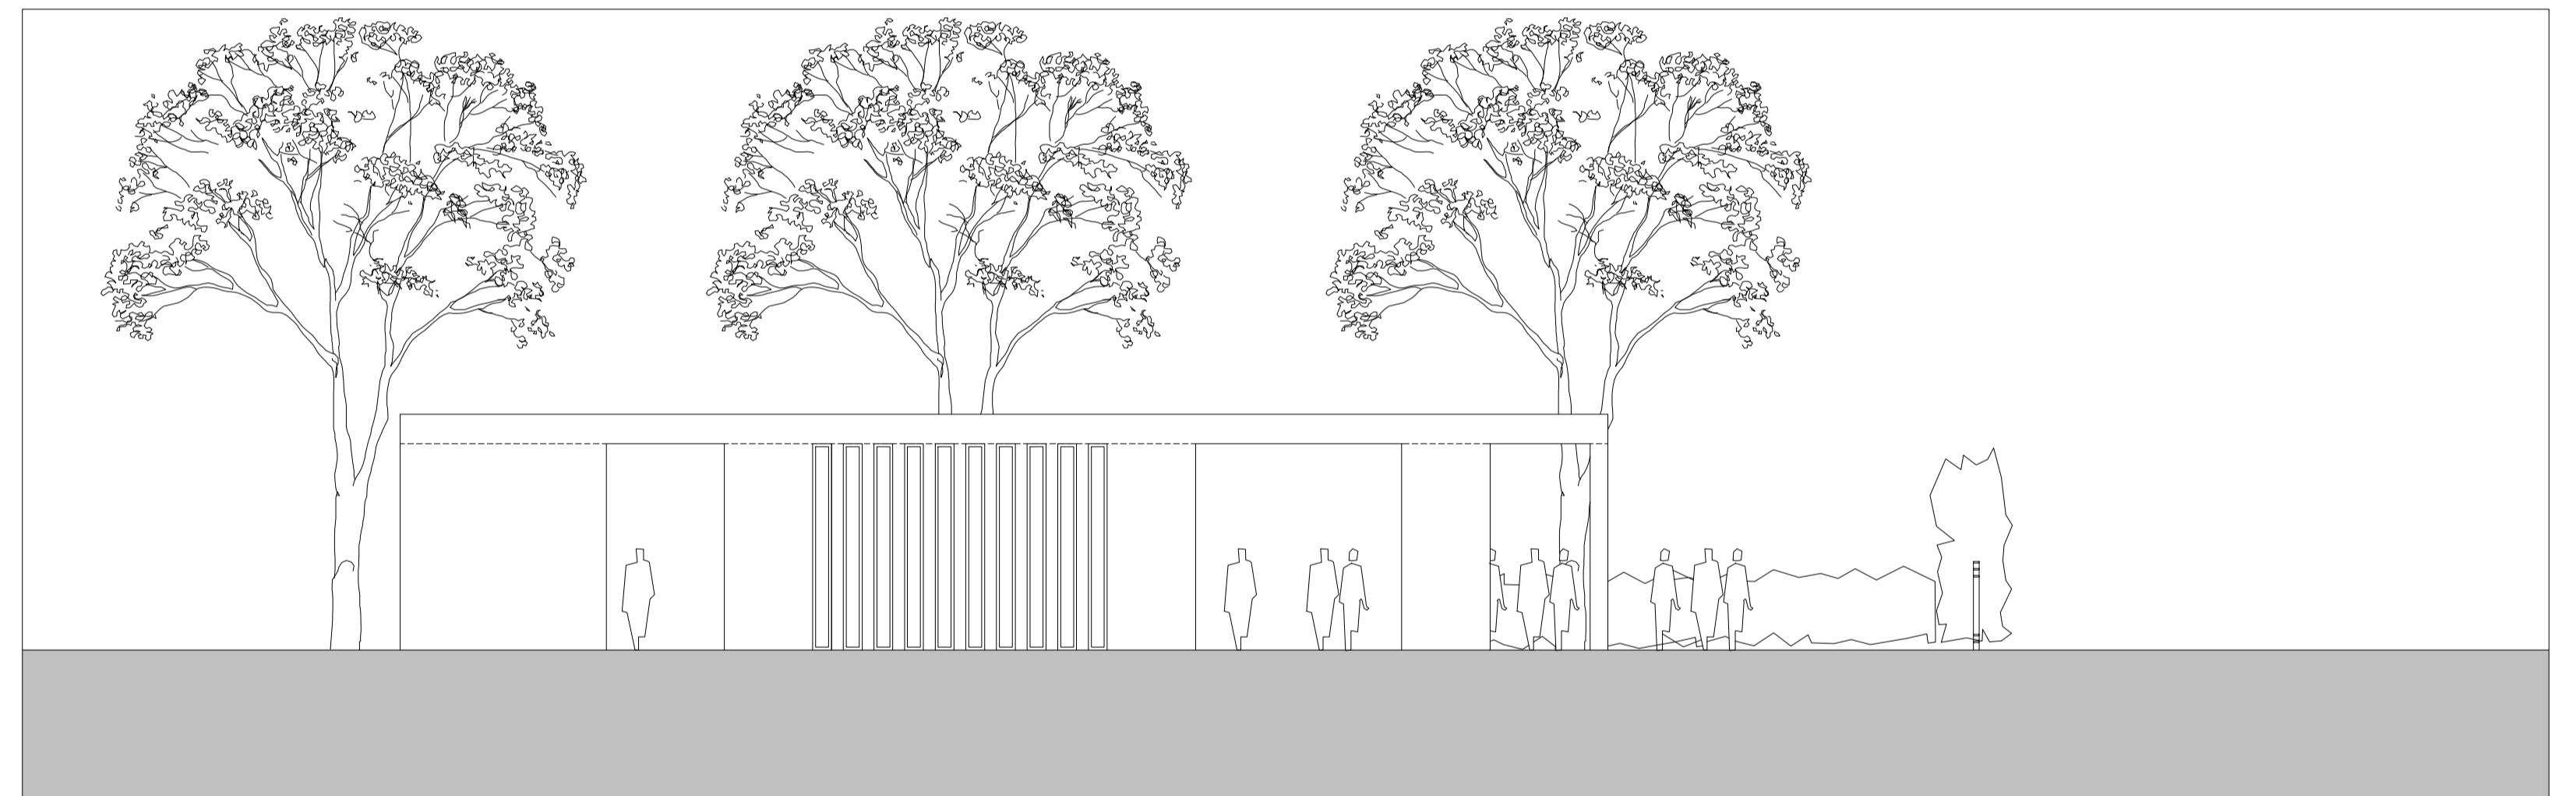

Rev.	Date	Drawn	Description

Job	PROPOSED NEW CREMATORIUM AND ASSOCIATED WORKS AT SHANGANAGH CEMETERY	Scale -	1:100	Status -	PART 8
Date	07/04/2016	CAD Ref -	1785	Drawing No -	1785/P/004
Job No -	1785	Chd.		Rev	
Drg	COFFEE AND FLOWER SHOP BUILDING	Architects Department	County Hall, Marine Road, Dun Laoghaire, Co. Dublin.	Phone (01) 2054700	Fax (01) 2300301