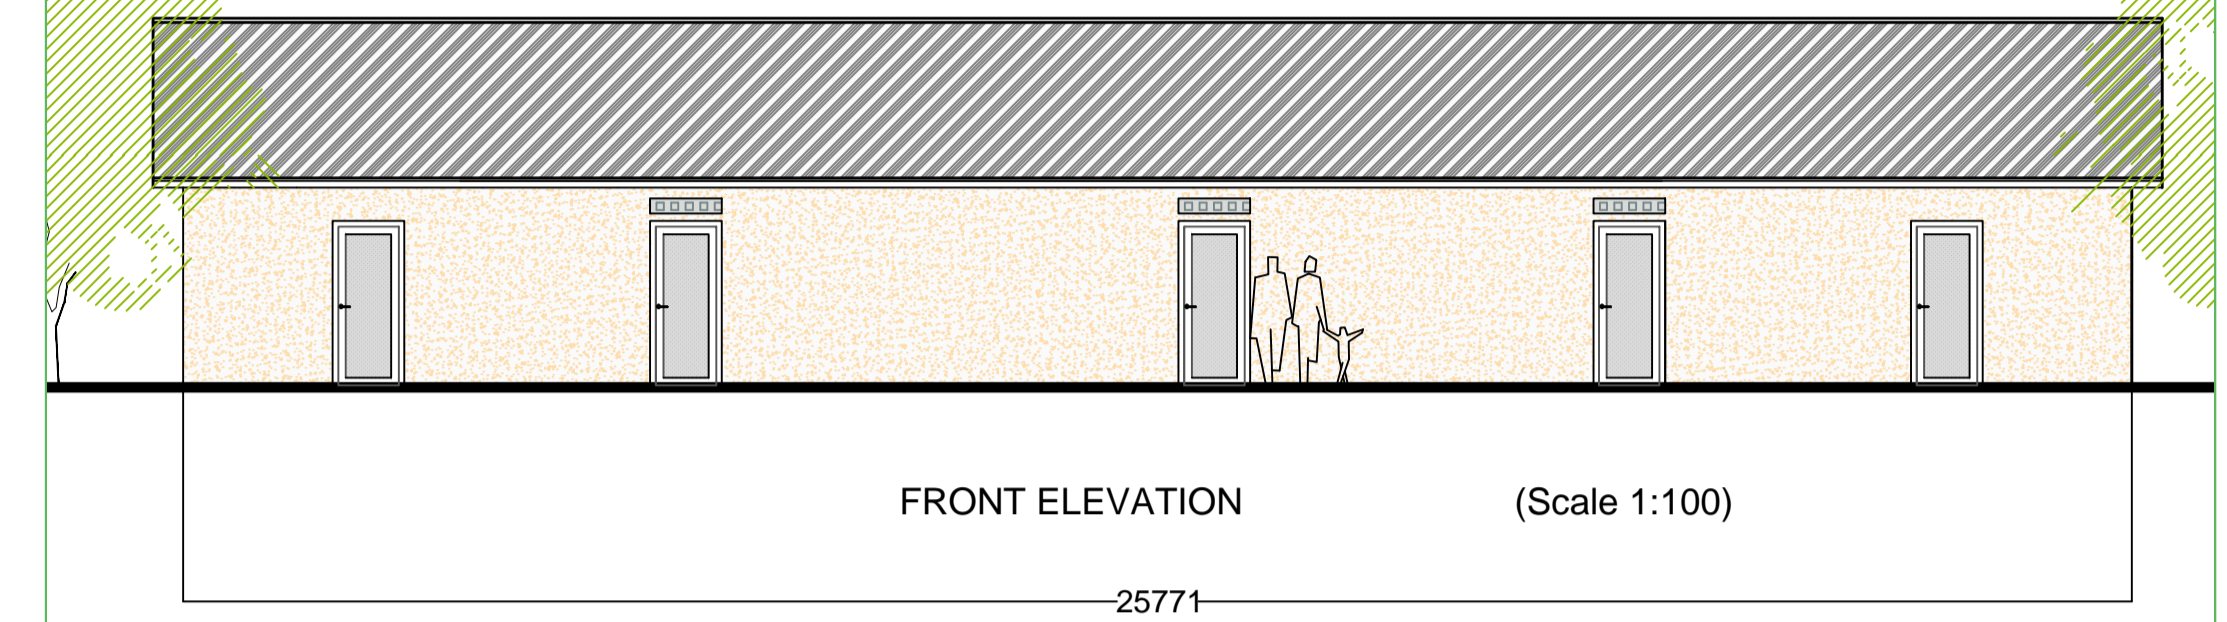

BACK ELEVATION (Scale 1:100)

END ELEVATION (Scale 1:100)

FRONT ELEVATION (Scale 1:100)

PROPOSED GROUND FLOOR PLAN (Scale 1:50)

Project Title:
 Proposed Development of
 Park & Recreational Facilities,
 Hudson Road, Glasthule,
 Dún Laoghaire, Co Dublin
 PC/PKS/03/16

Date: March '16 Scale: Various

Drawn By: BD Checked By: BT