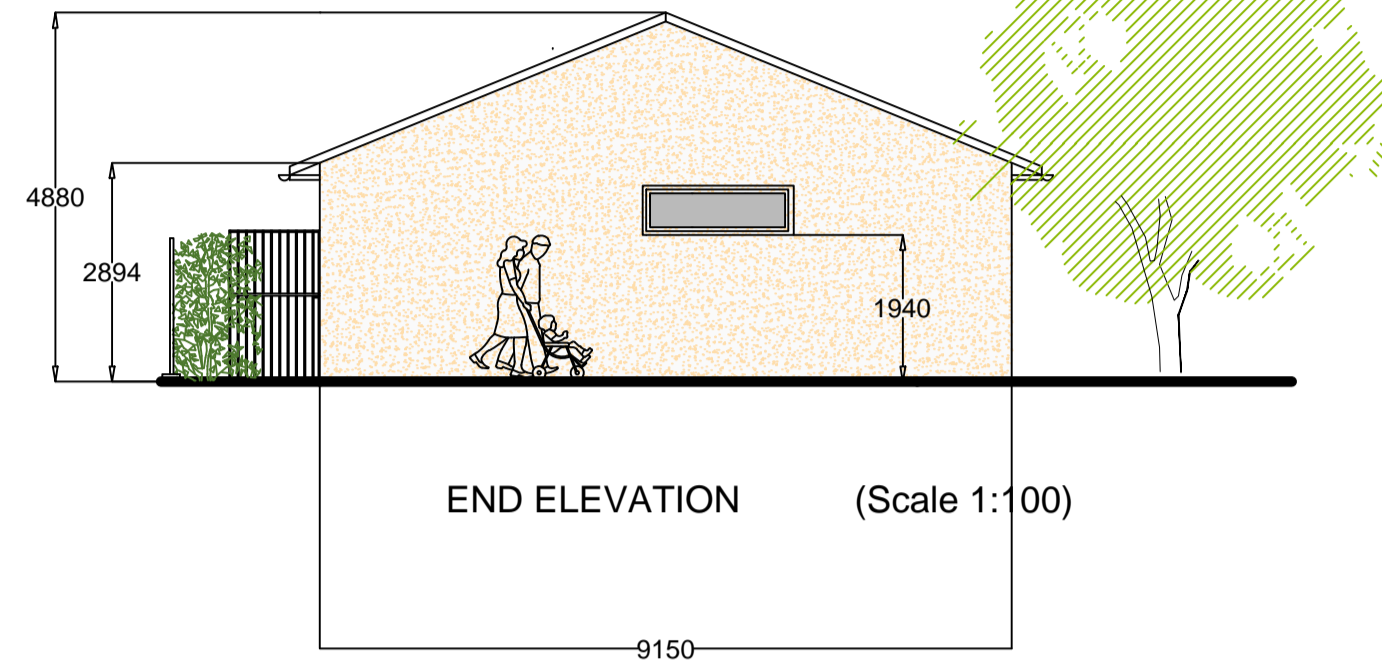

BACK ELEVATION (Scale 1:100)

END ELEVATION (Scale 1:100)

FRONT ELEVATION (Scale 1:100)

PROPOSED GROUND FLOOR PLAN (Scale 1:50)

Project Title:
 Proposed Development of
 Park & Recreational Facilities,
 Hudson Road, Glasthule,
 Dún Laoghaire, Co Dublin
 PC/PKS/03/16

Date: March '16 Scale: Various

Drawn By: BD Checked By: BT