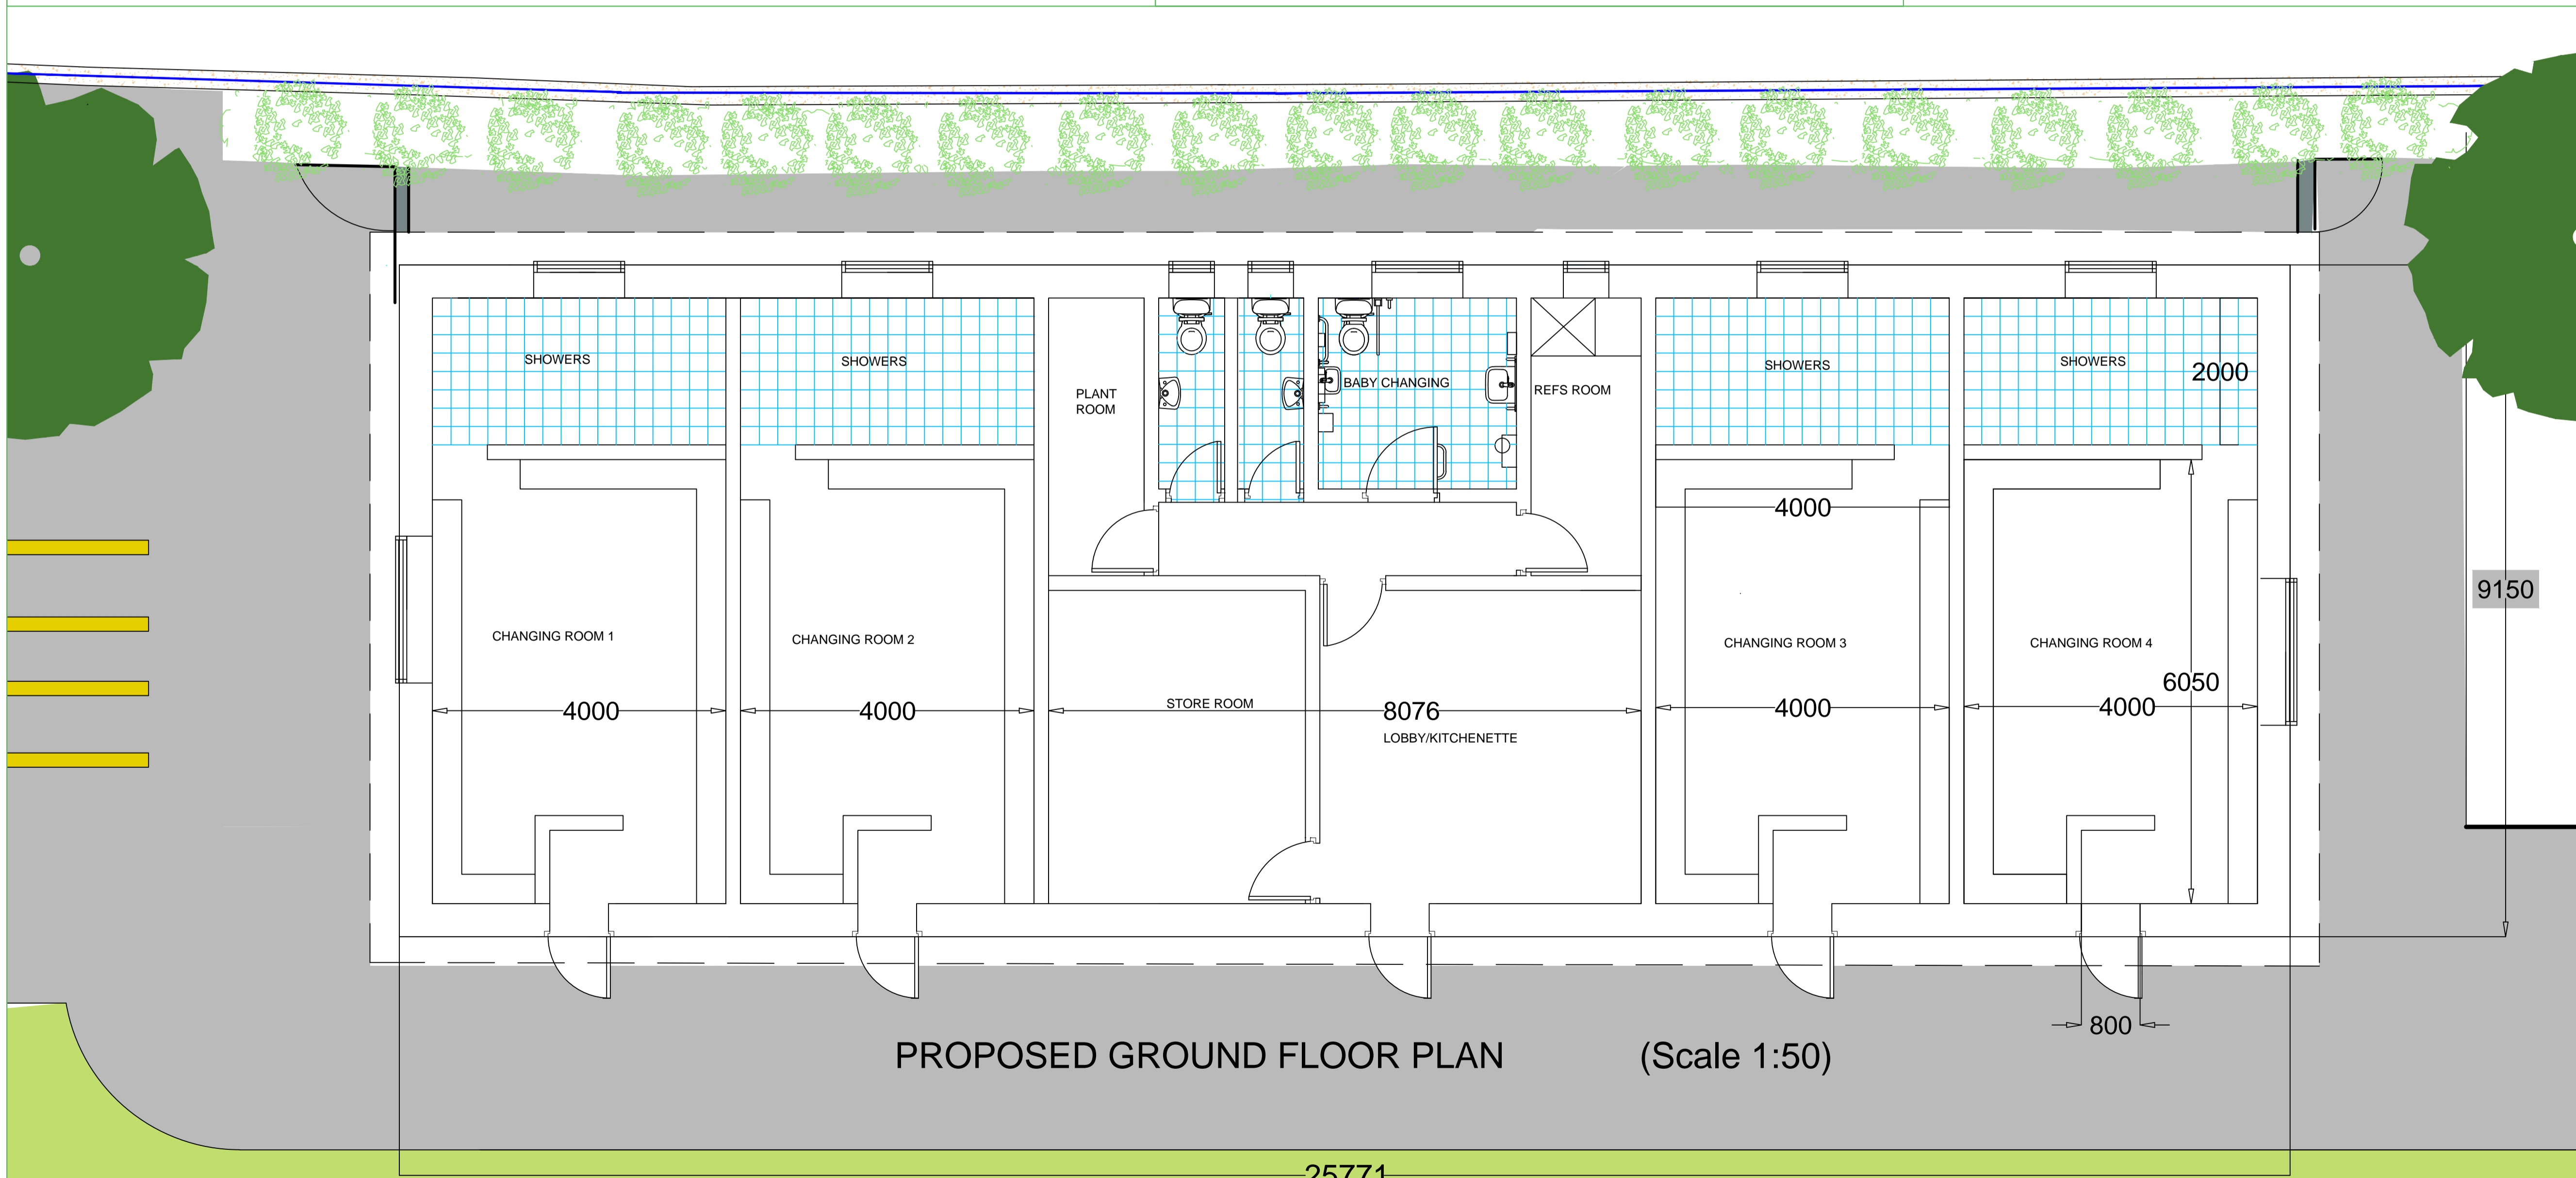

BACK ELEVATION (Scale 1:100)

END ELEVATION (Scale 1:100)

FRONT ELEVATION (Scale 1:100)

PROPOSED GROUND FLOOR PLAN (Scale 1:50)

Project Title:
 Proposed Development of
 Park & Recreational Facilities,
 Hudson Road, Glasthule,
 Dún Laoghaire, Co Dublin
 PC/PKS/03/16

Senior Parks Superintendent: Ruairí Ó Dúlaing
 Parks & Landscape Services
 Dún Laoghaire-Rathdown County Council
 County Hall, Marine Road, Dun laoghaire
 tel: 01 2054700 Fax 01 2841379 dlrcoco.ie

Drawing Title: Proposed Dressing rooms
 Drp 2099.04

Date: March '16 Scale: Various

Drawn By: BD Checked By: BT