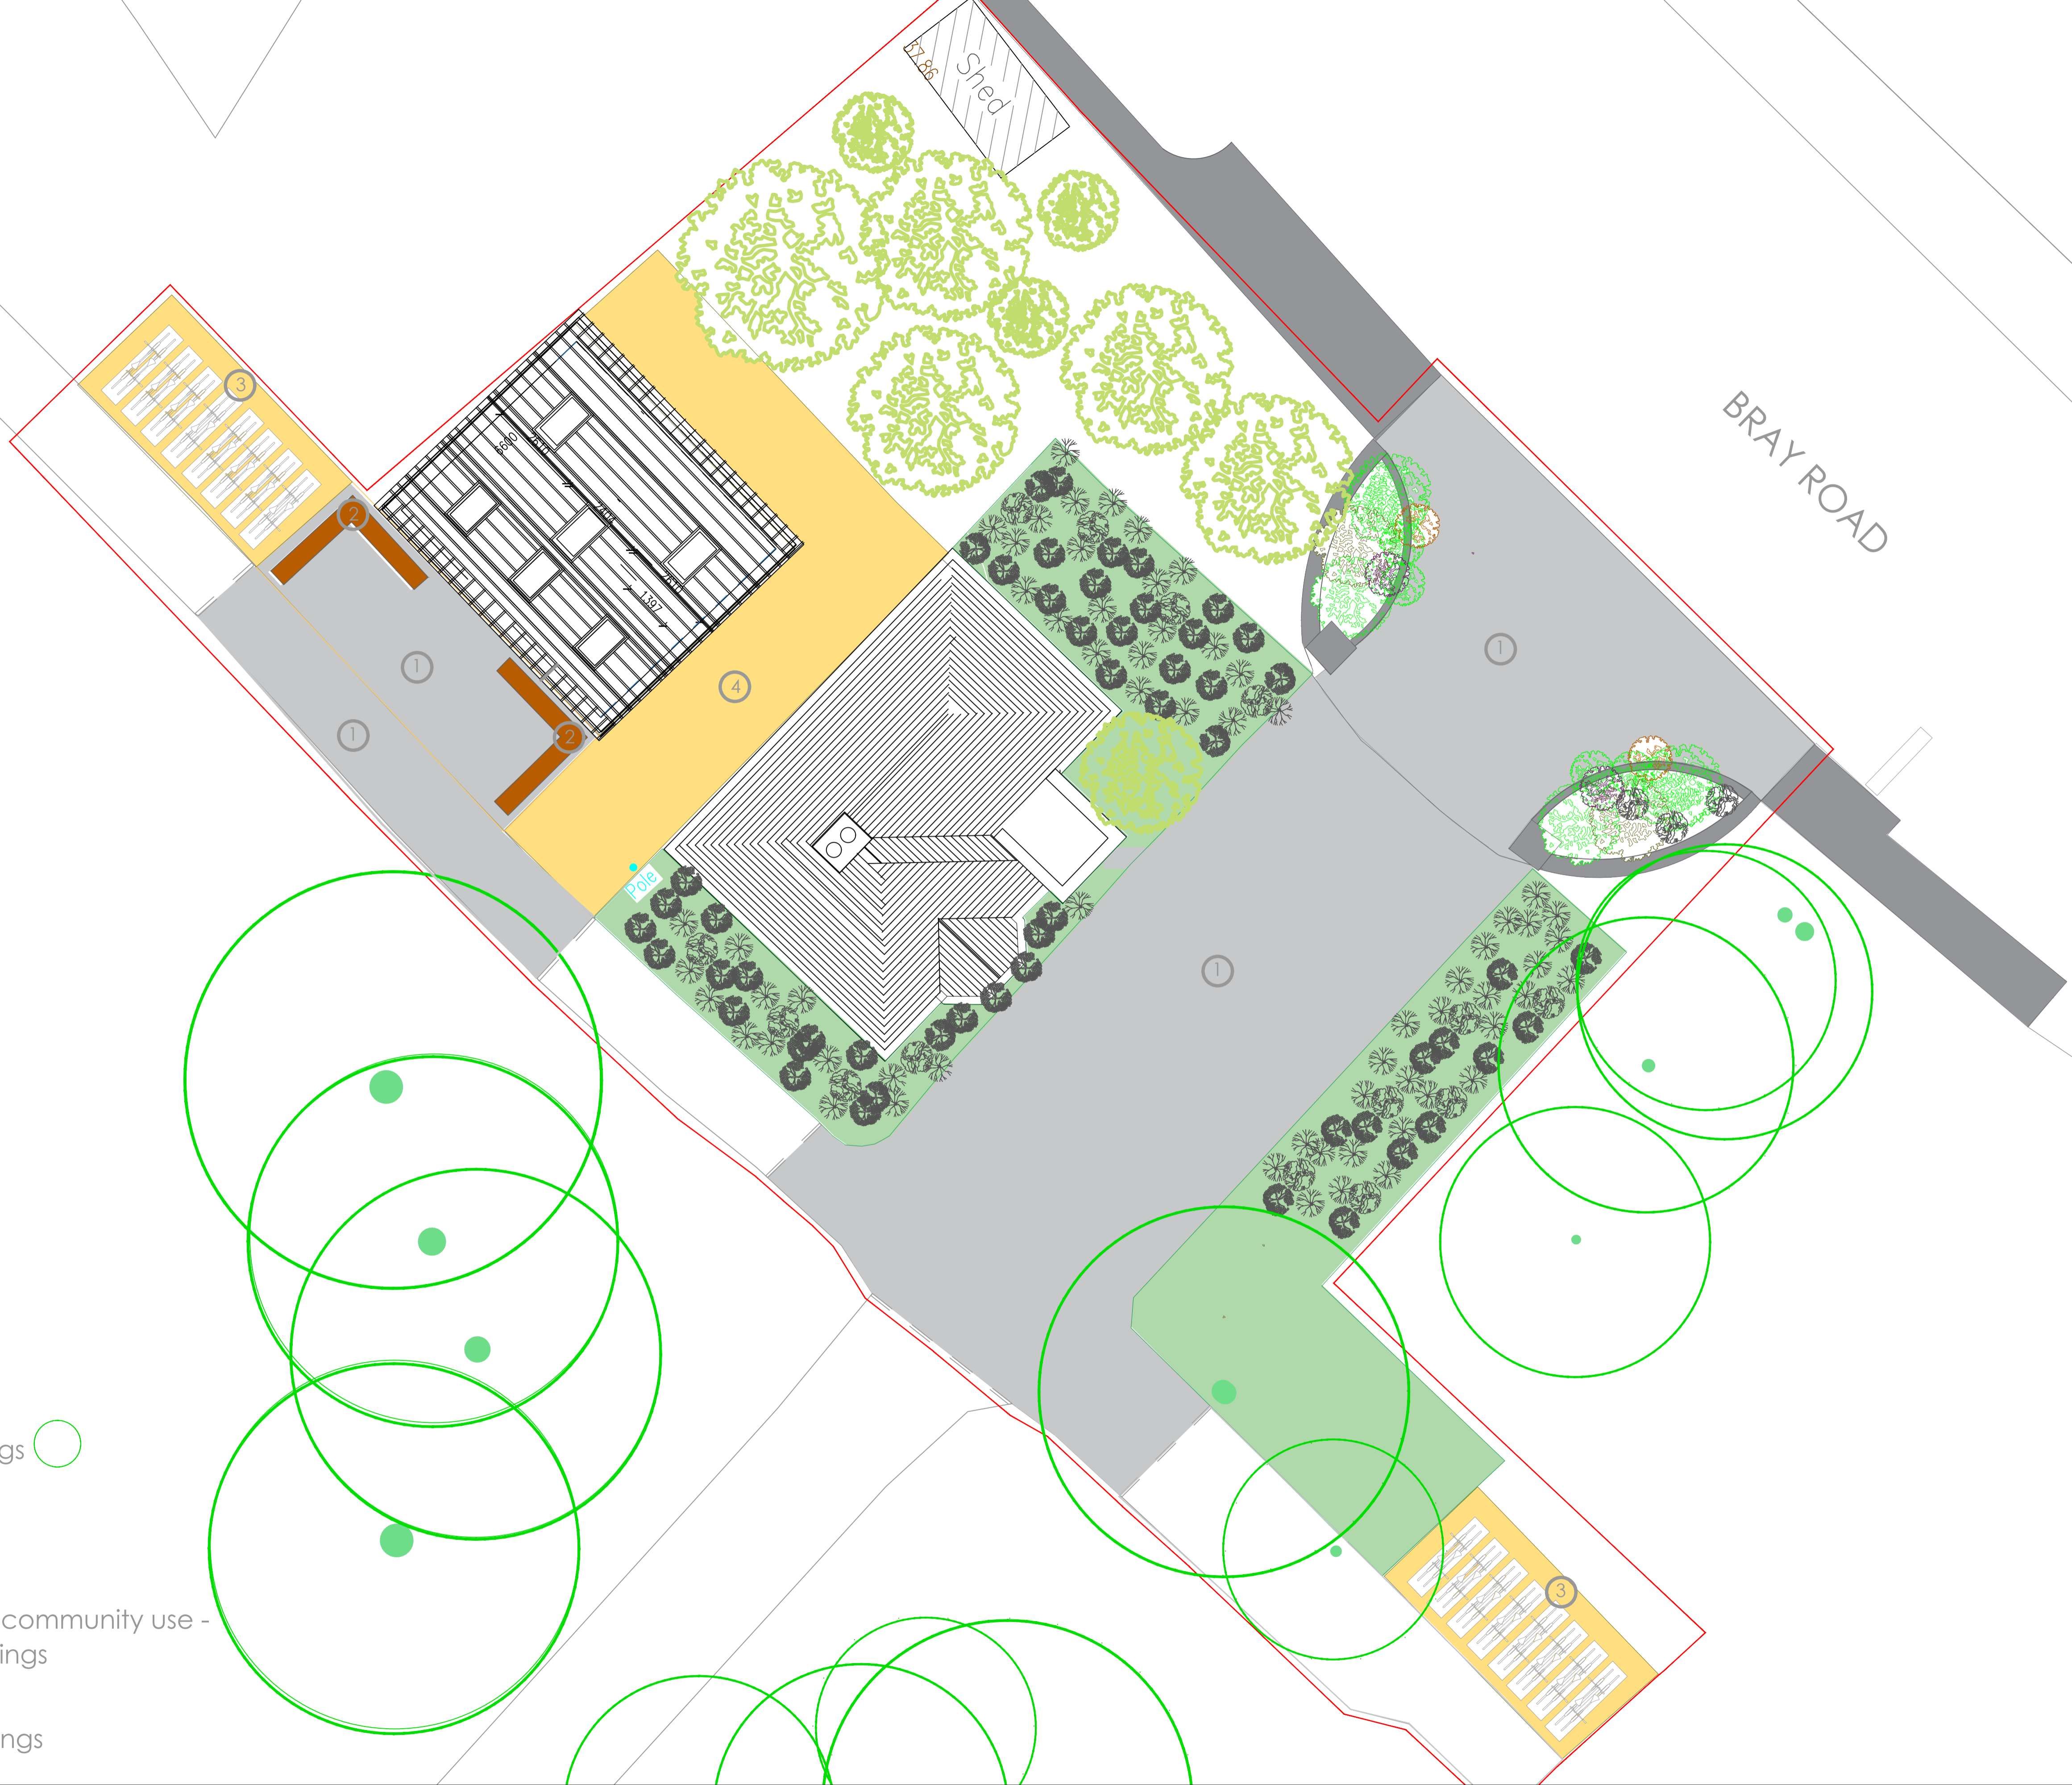

LEGEND:

- 1. Granite Paving
- 2. Benches
- 3. Bike Stands
- 4. Ballylusk
- 5. Existing trees to be retained -
See tree survey report & drawings
- 6. Proposed Trees
- 7. Ornamental Planting
- 8. Gate-Lodge to be restored for community use -
Please refer to Architects drawings
- 9. Proposed Sports Pavilion -
Please refer to Architects drawings

Drawing Title: Cabinteely Park Entrance - General Arrangement Plan	Drawing Number:	Revision:	Scale:	Date:	Drawn:
Senior Parks Superintendent : Ruairi O'Dulaing County Hall, Dun Laoghaire, Co. Dublin.	DRP 2314-01	REV A	1:100 @A1	JULY 2024	CR