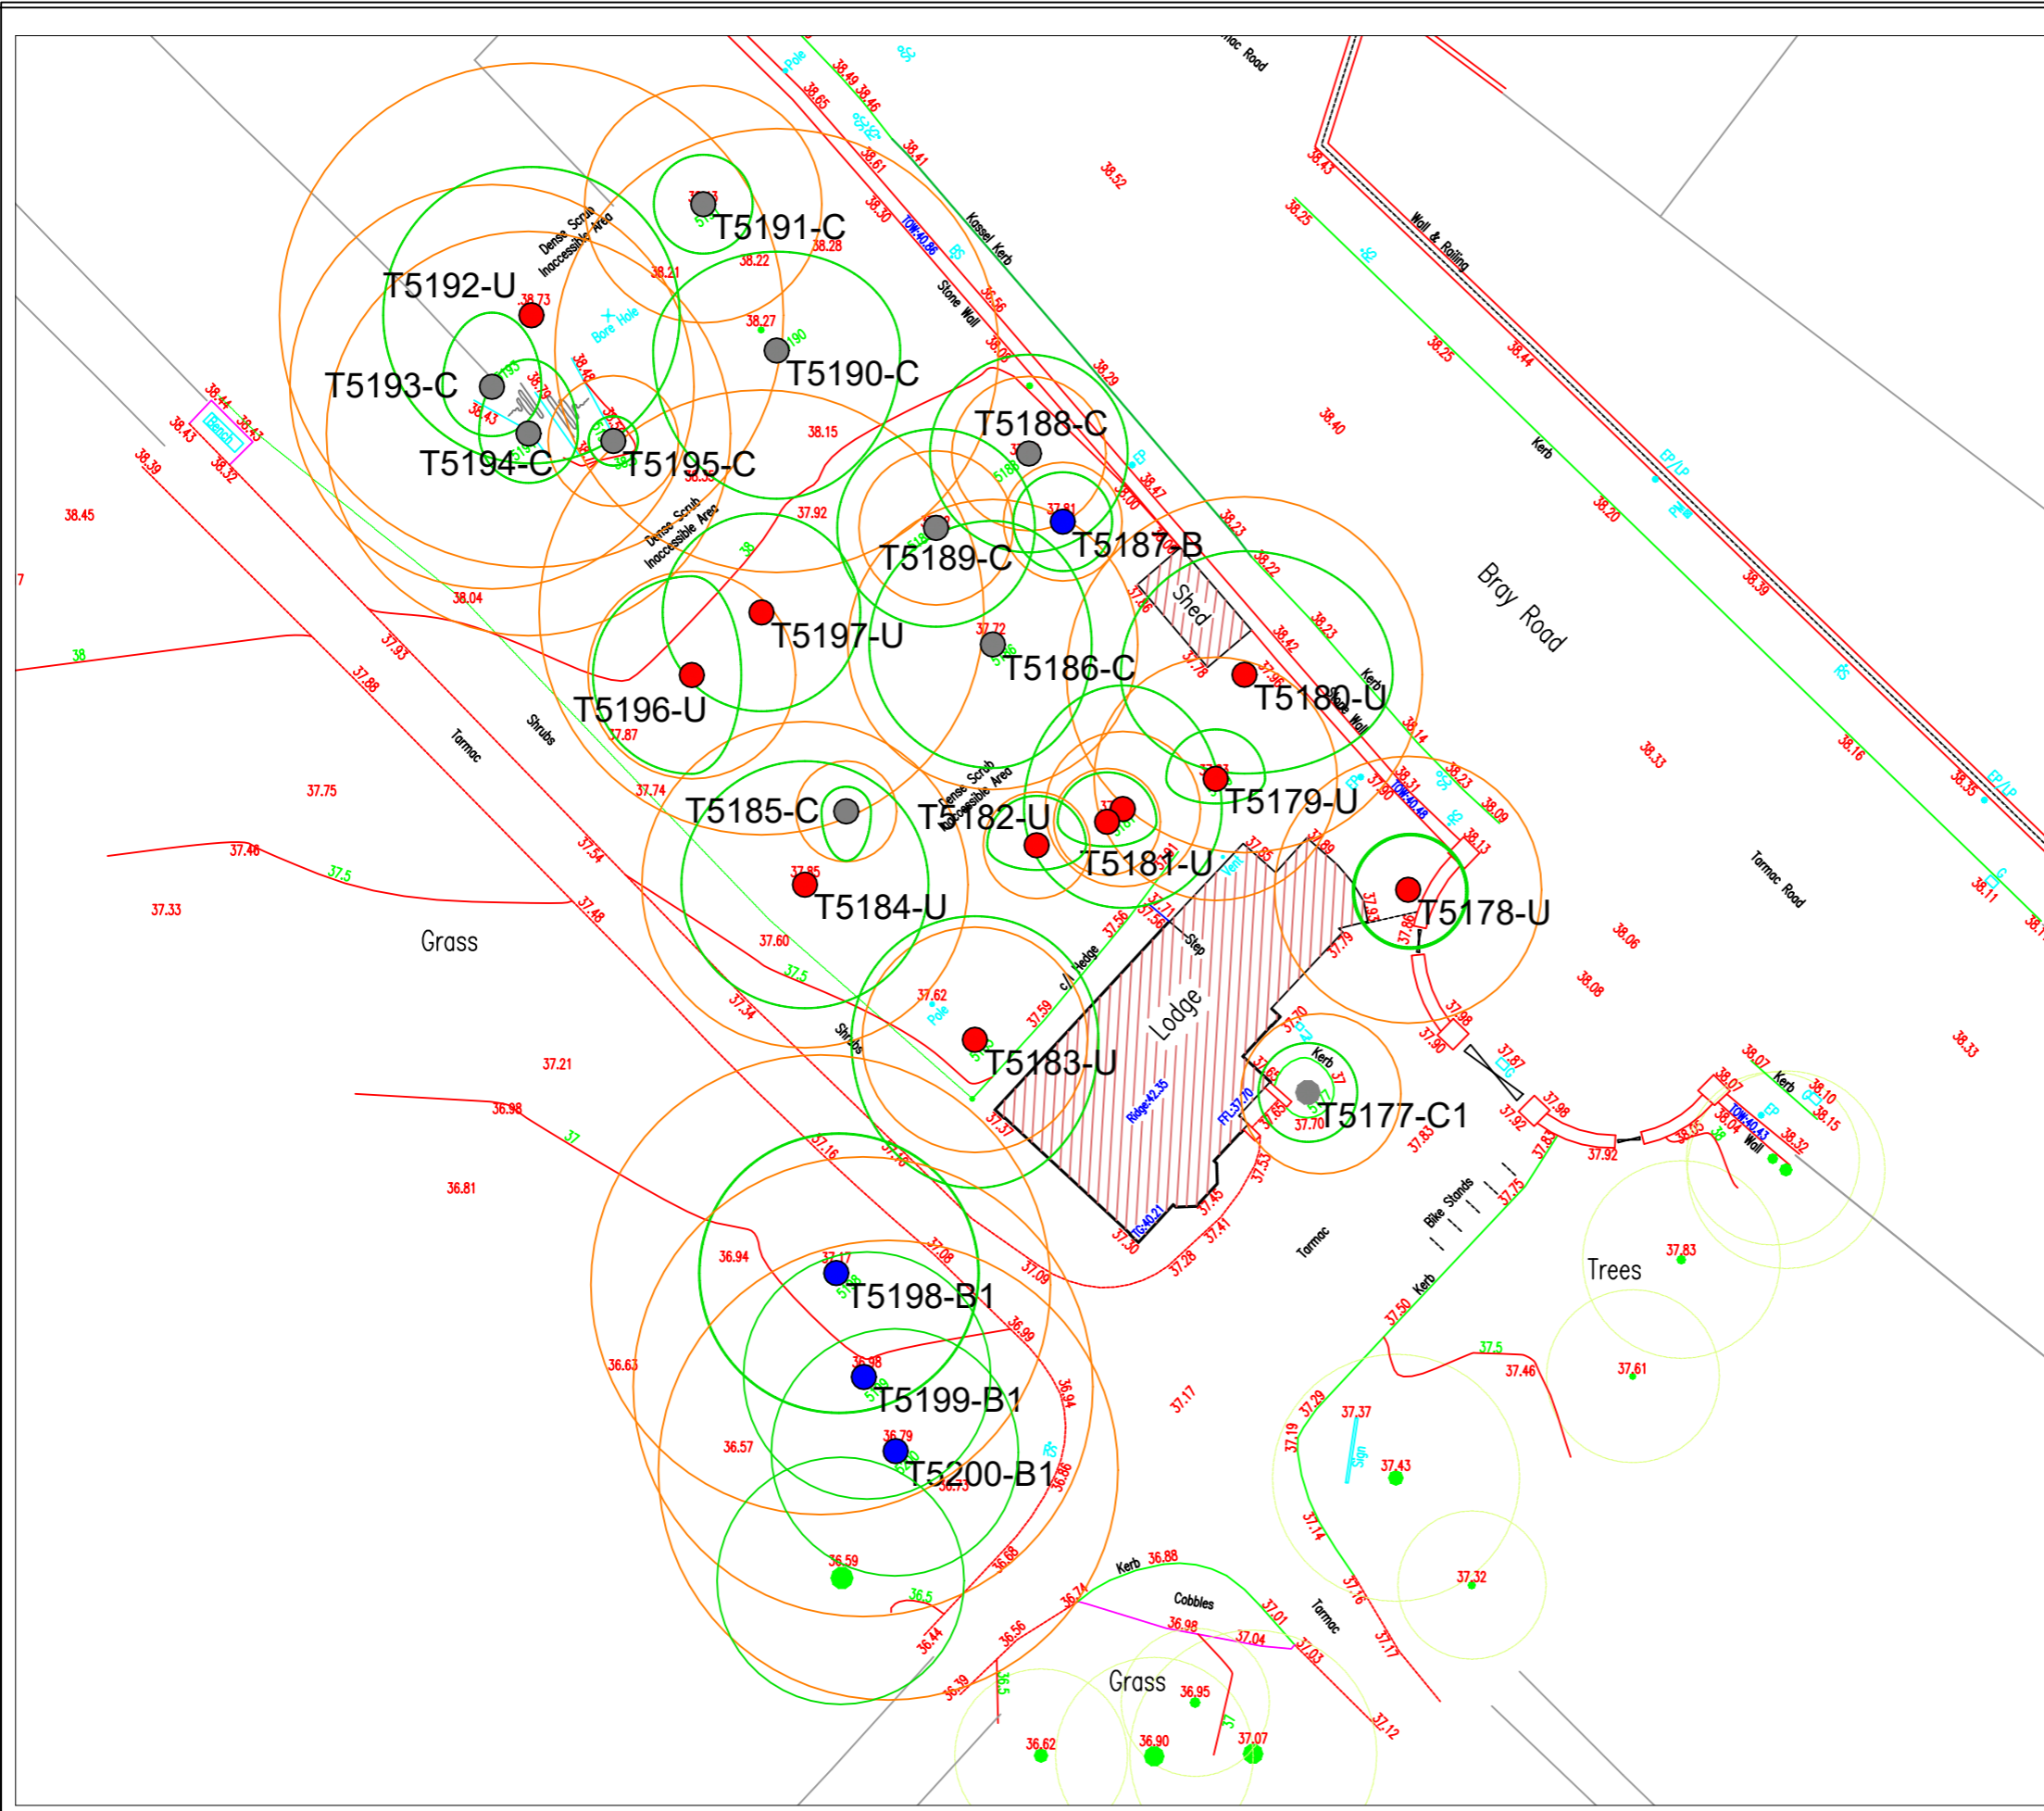

Notes:

BS5837: 2012 - Category Retention Rating

- **Category U Trees** - Trees in such a condition that any existing value would be lost within 10 years or being recommended for removal sound arboricultural practice.
- **Category A Trees** - Trees of high quality/value with a min. of 40 years life expectancy.
- **Category B Trees** - Trees of moderate quality/value with a min. of 20 years life expectancy.
- **Category C Trees** - Trees of low quality/value with a min. of 10 years life expectancy.

Sub Categories
1 - Mainly Arboricultural values
2 - Mainly Landscape values
3 - Mainly cultural and conservation values.

ARBORIST ASSOCIATES LTD.
94 BALLYBAWN COTTAGES, ENNISKERRY, CO. WICKLOW
TEL: 01-2742011 / 087-2629589

TITLE: Tree Constraints Plan
Site: The Gate Lodge, Cabinteely
Park, Cabinteely, Dublin 18
DATE: 10/04/24 **Dwg No.:** CGL001 **Scale:** 1:250 ©A3