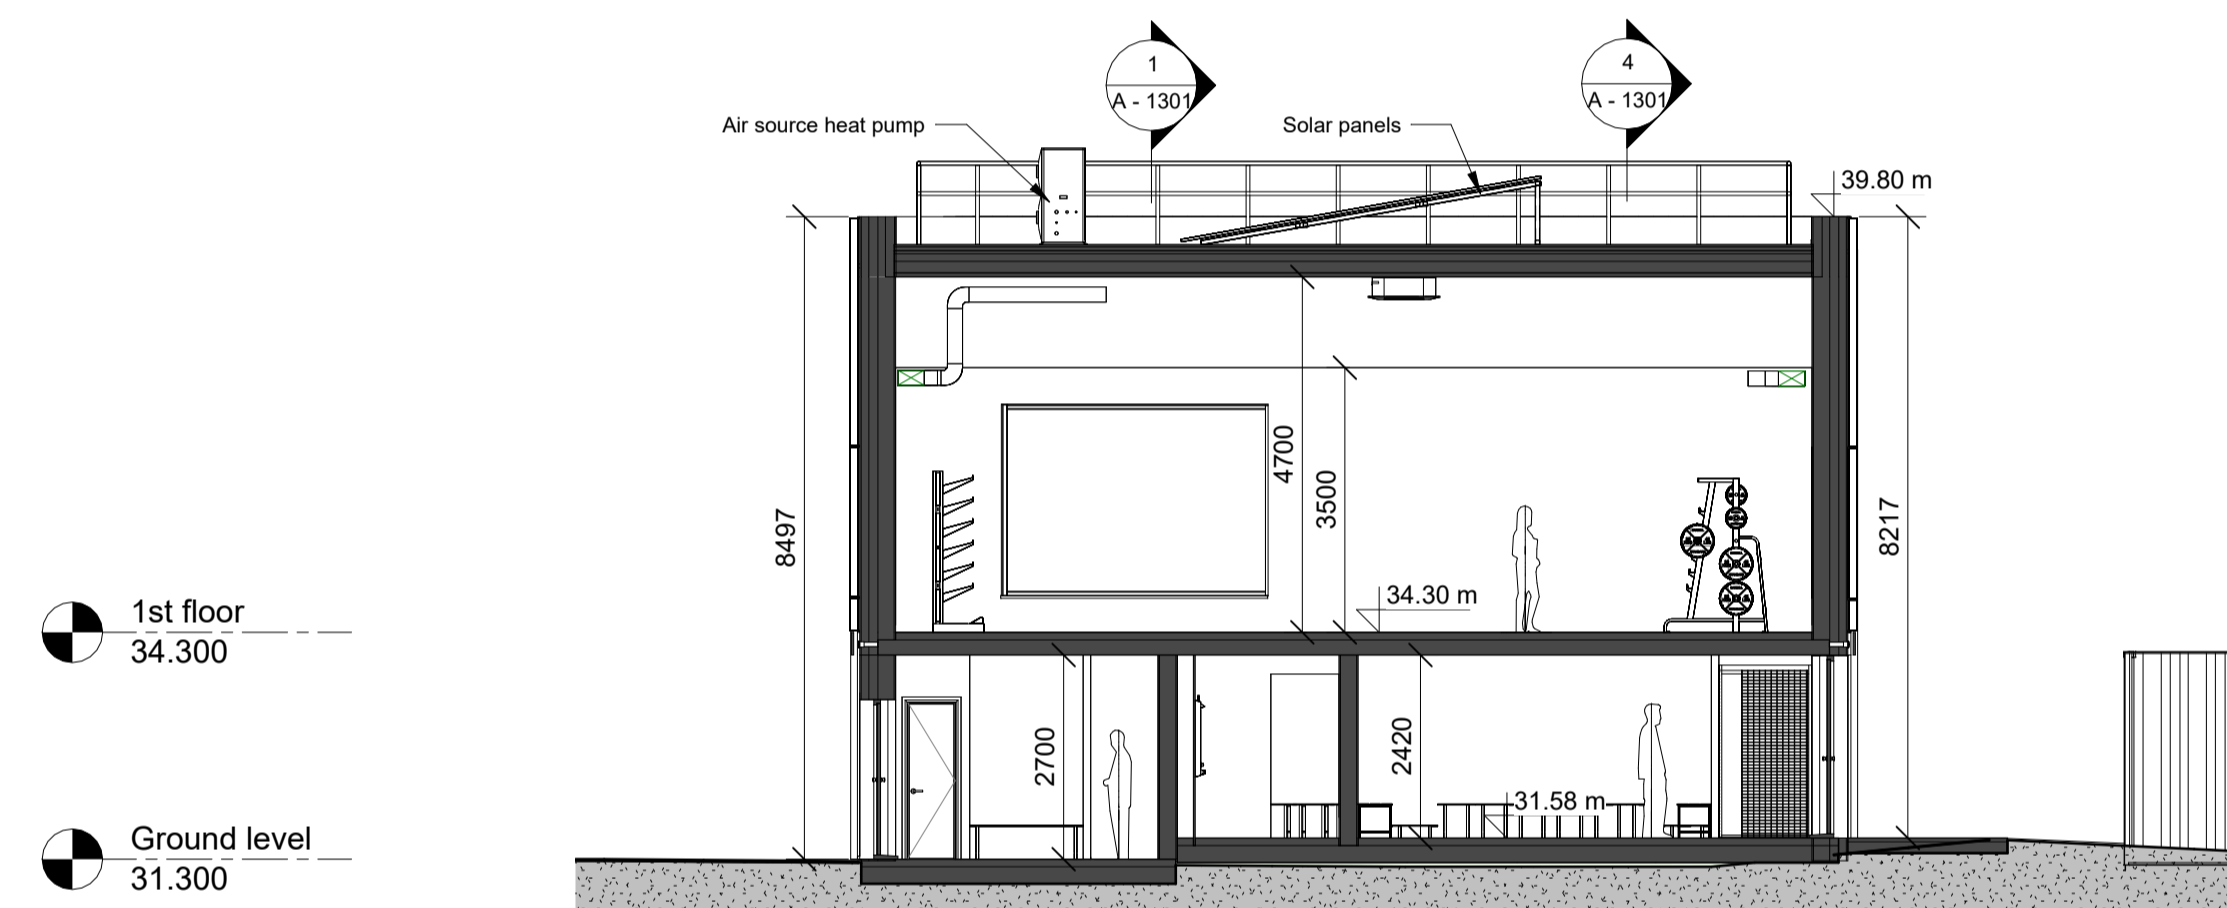

**1 Proposed section 1**  
1 : 100

**2 Proposed section 2**  
1 : 100

**3 Proposed section 3**  
1 : 100

**4 Proposed section 4**  
1 : 100

NOTES:

dlr Architects  
County Hall, Marine Road, Dún Laoghaire,  
Co. Dublin, A96 K6C9  
(01) 2300391 www.dlrcoco.ie

PROJECT:  
**Kilbogget Sports Pavilion**  
Kilbogget Park, Cabinteely  
County Dublin

SCALE AT A1: 1 : 100	CHK: DES:	APP: DRW: ER-L
DATE: 02.12.2025		
DRAWING TITLE: Proposed sections		
DRAWING NUMBER: Project Originator Volume Level Type Role - Number 1982 - DLR - ZZ - ZZ - DR - A - 1301		
STATUS: Part 8		REV: P