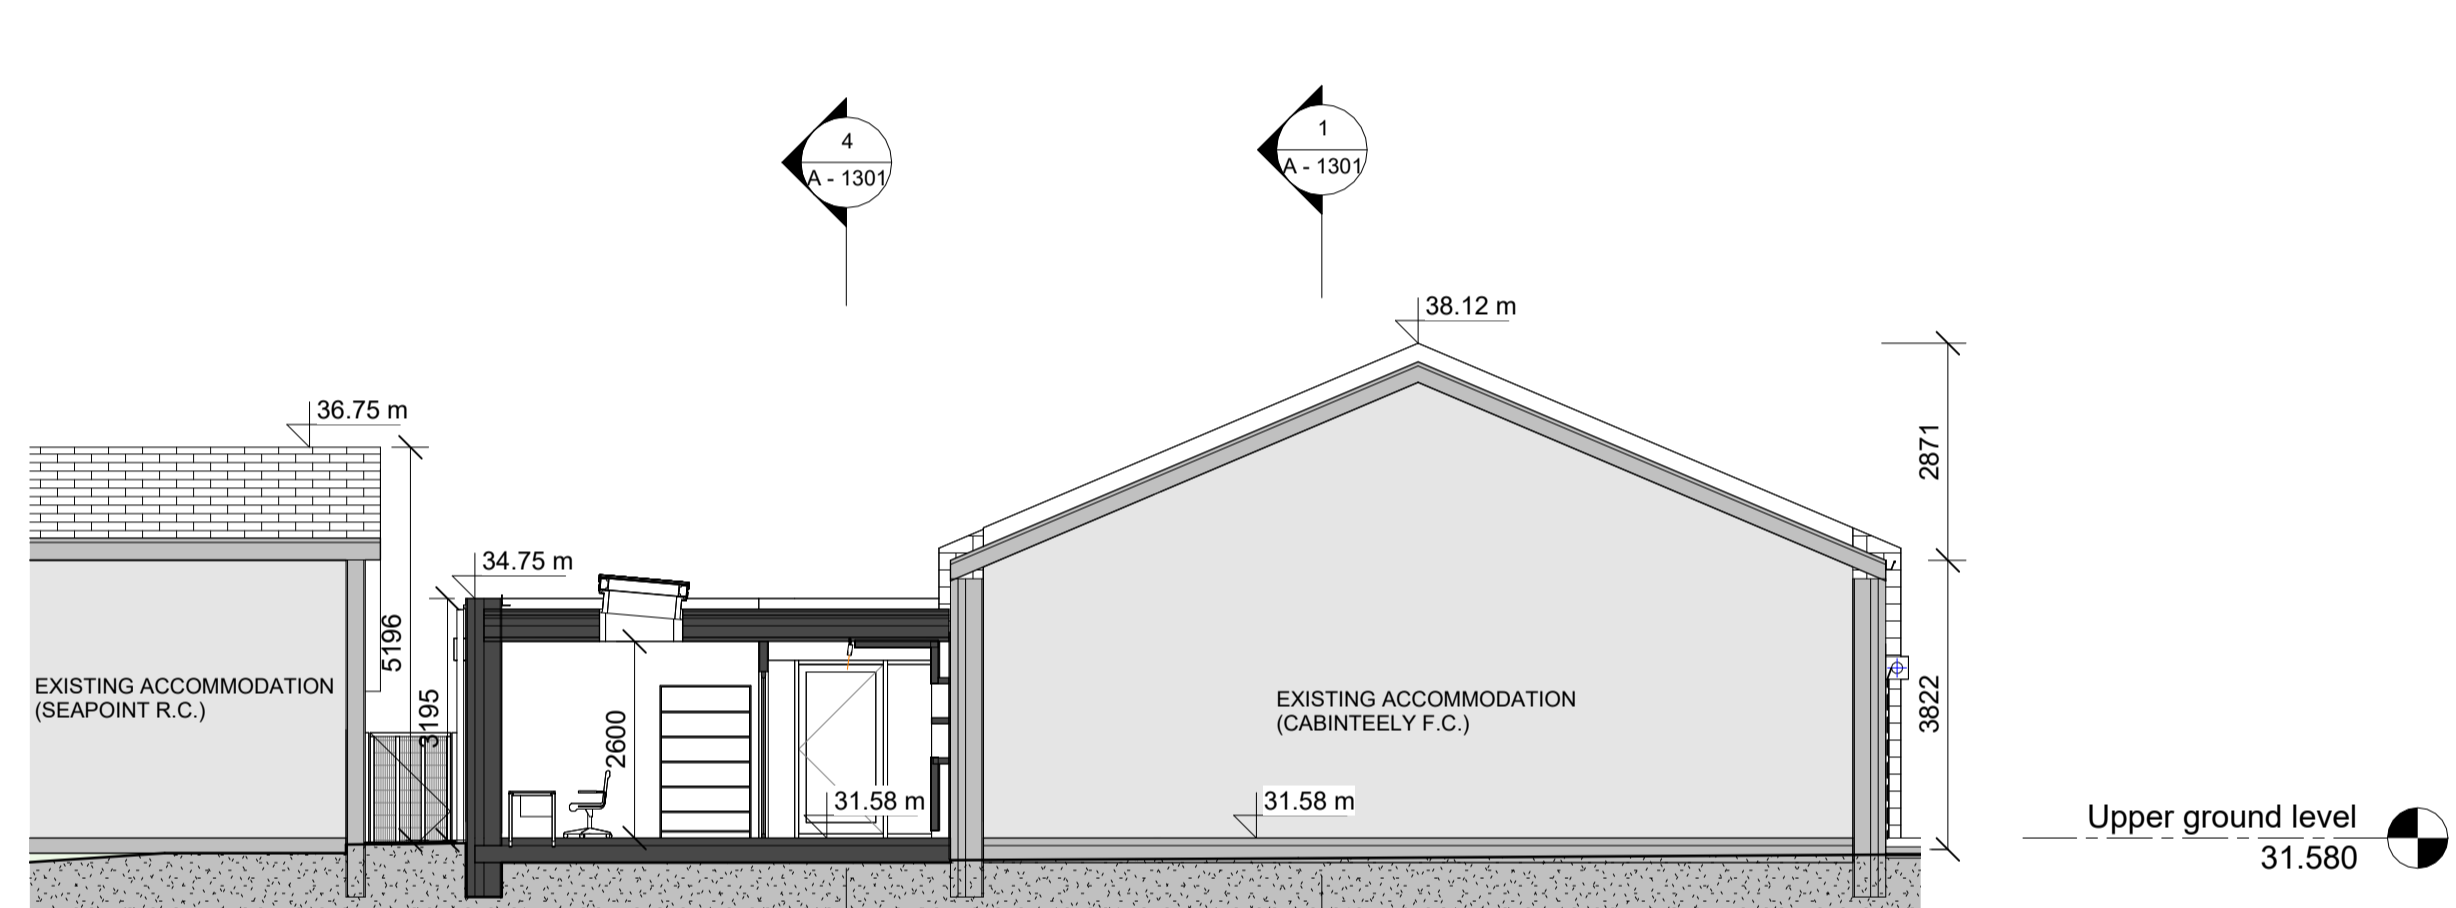

**1 Proposed section 1**  
1 : 100

**2 Proposed section 2**  
1 : 100

**3 Proposed section 3**  
1 : 100

**4 Proposed section 4**  
1 : 100

NOTES:

dlr Architects  
County Hall, Marine Road, Dún Laoghaire,  
Co. Dublin, A96 K6C9  
(01) 2300391 www.dlrcoco.ie

© The National Mapping Division of Taithe Éireann, 2025  
All rights reserved. Licence Agreement/ CYAL50441399  
Dun Laoghaire-Rathdown County Council, 2025

REV	DATE	BY	DESCRIPTION
P	02.04.2026	ER-L	Revised roof structure

PROJECT:  
**Kilbogget Sports Pavilion**  
Kilbogget Park, Cabinteely  
County Dublin

SCALE AT A1: 1 : 100	CHK: DES:	APP: DRW: ER-L
DATE: 02.12.2025		
DRAWING TITLE: Proposed sections		
DRAWING NUMBER: Project Originator Volume Level Type Role - Number 1982 - DLR - ZZ - ZZ - DR - A - 1301		
STATUS: Part 8		REV: P