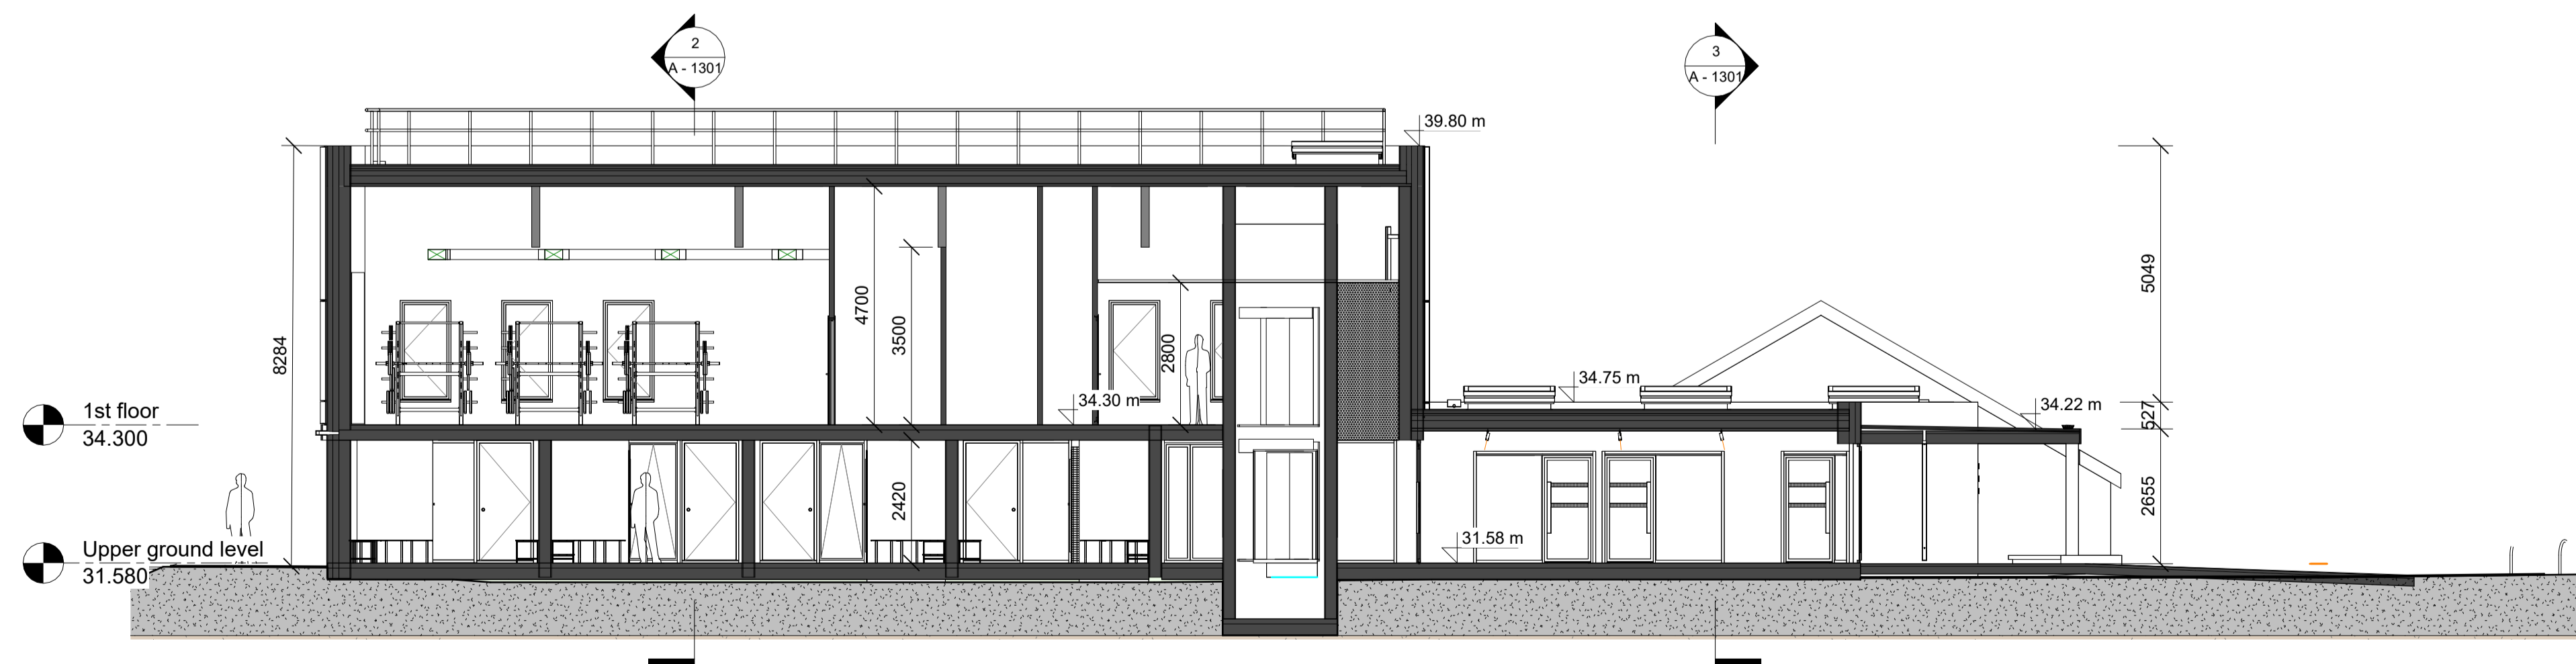

**1 Proposed section 1**  
1 : 100

**2 Proposed section 2**  
1 : 100

**3 Proposed section 3**  
1 : 100

**4 Proposed section 4**  
1 : 100

NOTES:

dlr Architects  
County Hall, Marine Road, Dún Laoghaire,  
Co. Dublin, A96 K6C9  
(01) 2300391 www.dlrcoco.ie

© The National Mapping Division of Taithe Éireann, 2025  
All rights reserved. Licence Agreement/ CYAL50441399  
Dun Laoghaire-Rathdown County Council, 2025

REV	DATE	BY	DESCRIPTION
P	02.04.2026	ER-L	Revised roof structure

PROJECT:  
**Kilbogget Sports Pavilion**  
Kilbogget Park, Cabinteely  
County Dublin

SCALE AT A1: 1 : 100	CHK: DES:	APP: DRW: ER-L
DATE: 02.12.2025		
DRAWING TITLE: Proposed sections		
DRAWING NUMBER: Project Originator Volume Level Type Role - Number 1982 - DLR - ZZ - ZZ - DR - A - 1301		
STATUS: Part 8		REV: P