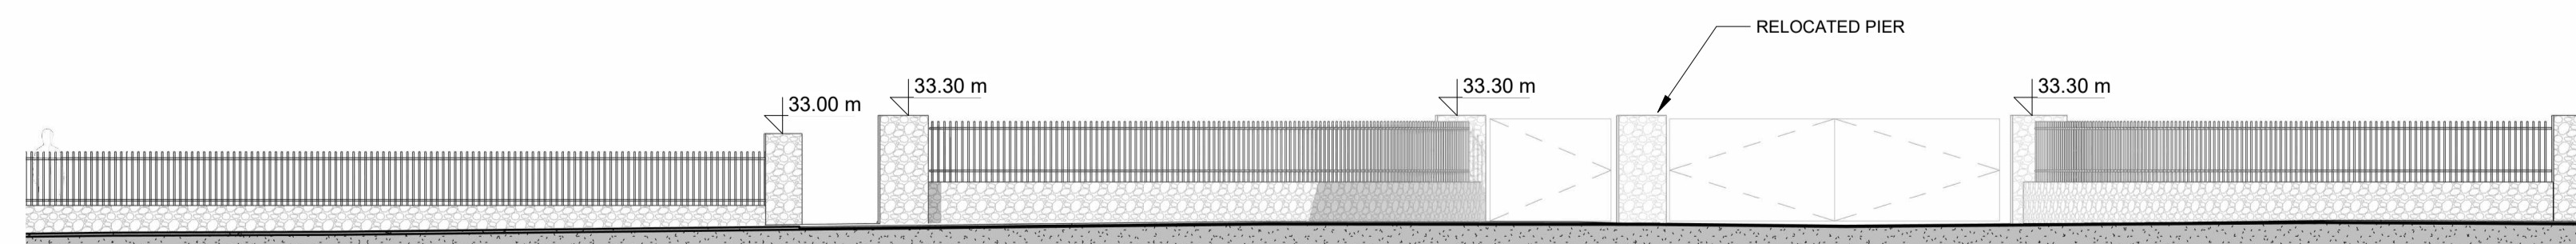

**1 Existing entrance plan**  
1 : 100

**2 Proposed entrance plan**  
1 : 100

**3 Existing entrance elevation**  
1 : 100

**4 Proposed entrance elevation**  
1 : 100

NOTES:

dlr Architects  
County Hall, Marine Road, Dún Laoghaire,  
Co. Dublin, A96 K6C9  
(01) 2300391 www.dlrcoco.ie

DRAWING NUMBER:						(Revit Sheet Number)
Project	Originator	Volume	Level	Type	Role - Number	
1982	DLR	ZZ	ZZ	DR	A - 1401	
STATUS: Part 8						REV: P