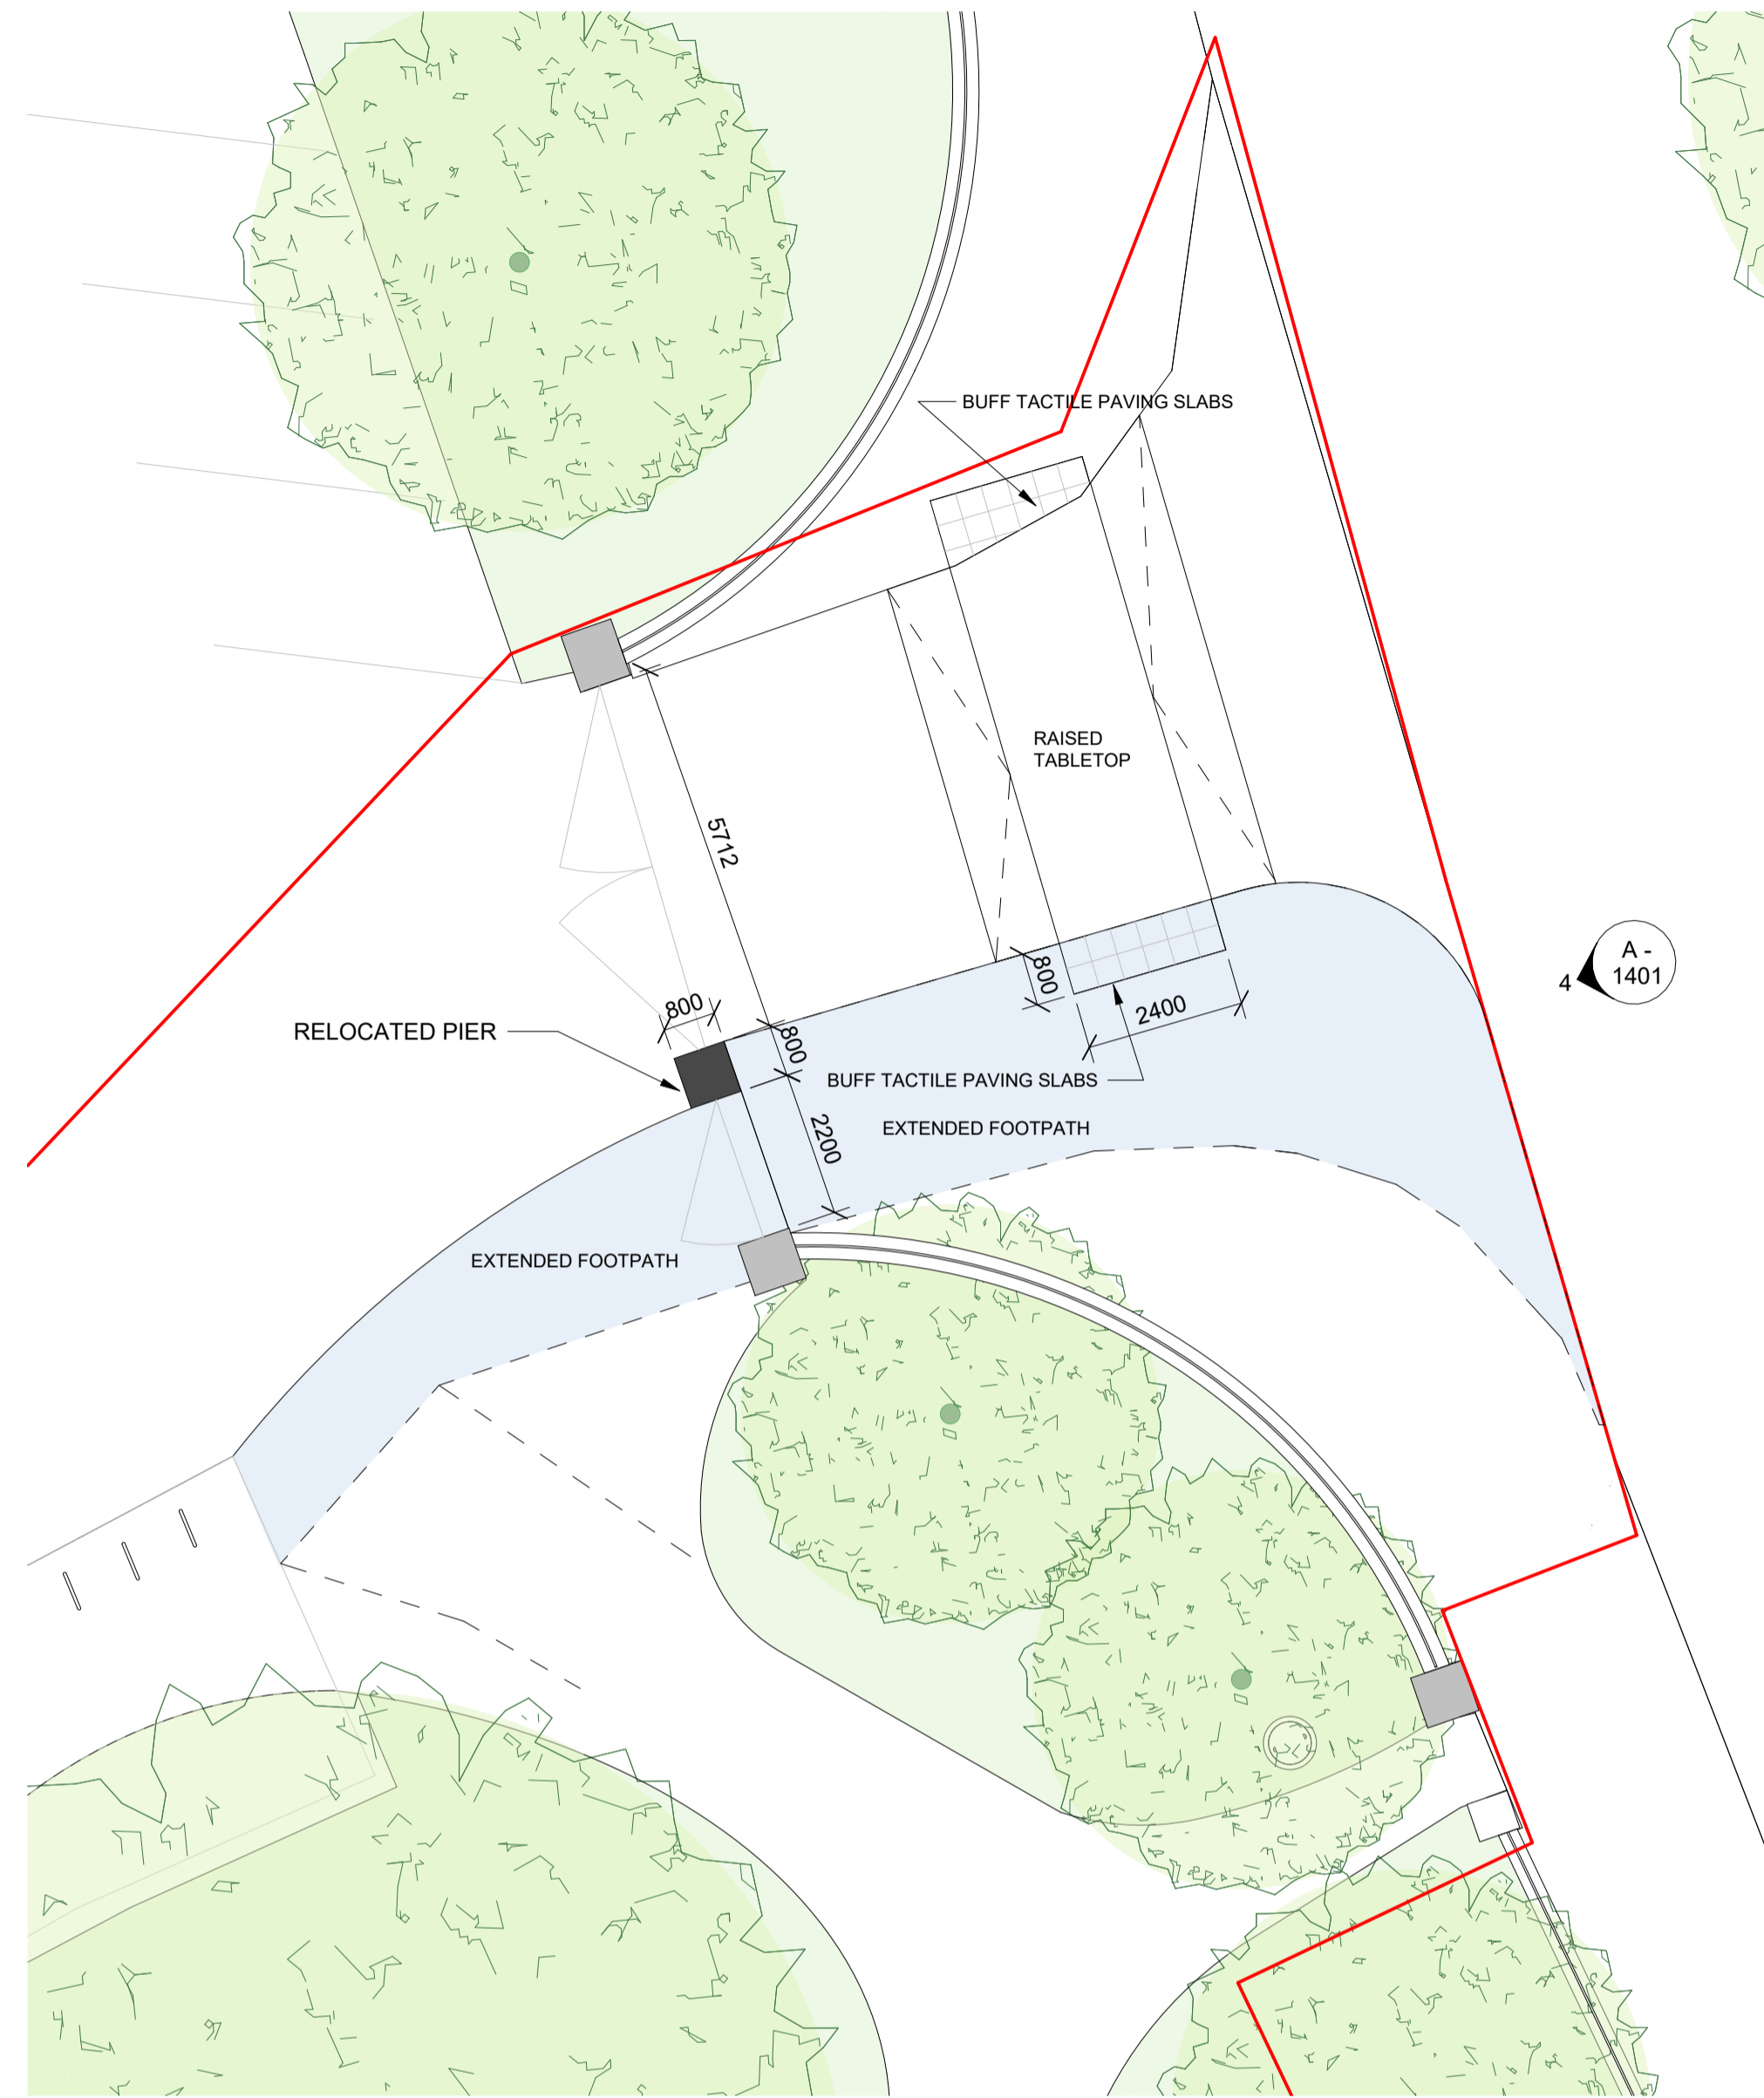

**1 Existing entrance plan**  
1 : 100

**2 Proposed entrance plan**  
1 : 100

**3 Existing entrance elevation**  
1 : 100

**4 Proposed entrance elevation**  
1 : 100

NOTES:

dlr Architects  
County Hall, Marine Road, Dún Laoghaire,  
Co. Dublin, A96 K6C9  
(01) 2300391 www.dlrcoco.ie

© The National Mapping Division of Taitte Éireann, 2025  
All rights reserved. Licence Agreement/ CYAL50441399  
Dun Laoghaire-Rathdown County Council, 2025

REV	DATE	BY	DESCRIPTION
P	02.04.2026	ER-L	Revised roof structure

DRAWING NUMBER:						(Revit Sheet Number)
Project	Originator	Volume	Level	Type	Role - Number	
1982	DLR	ZZ	ZZ	DR	A - 1401	
STATUS: Part 8						REV: P