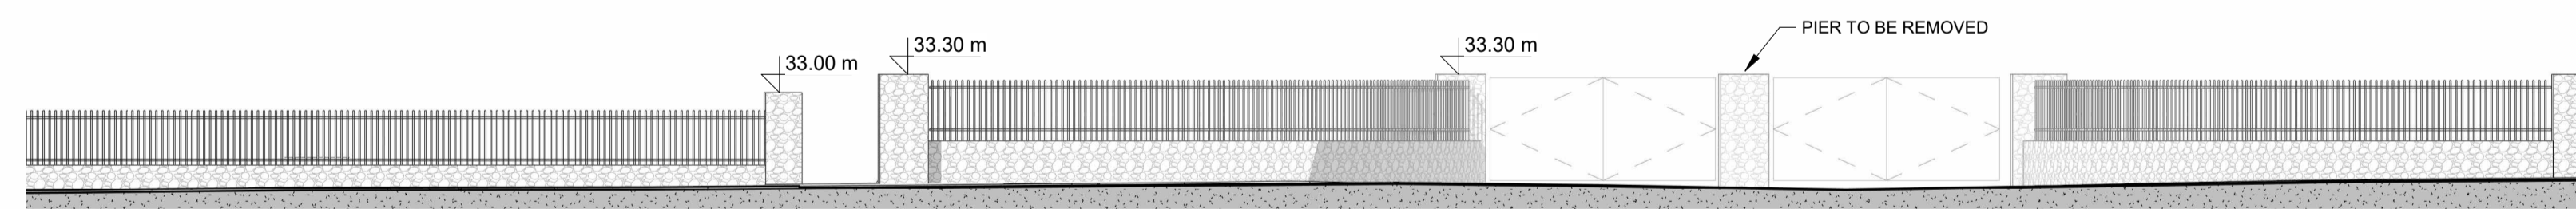

**1 Existing entrance plan**  
1 : 100

**2 Proposed entrance plan**  
1 : 100

**3 Existing entrance elevation**  
1 : 100

**4 Proposed entrance elevation**  
1 : 100

NOTES:

dlr Architects  
County Hall, Marine Road, Dún Laoghaire,  
Co. Dublin, A96 K6C9  
(01) 2300391 www.dlrcoco.ie

DRAWING NUMBER:						(Revit Sheet Number)
Project	Originator	Volume	Level	Type	Role - Number	
1982	DLR	ZZ	ZZ	DR	A - 1401	
STATUS: Part 8						REV: P