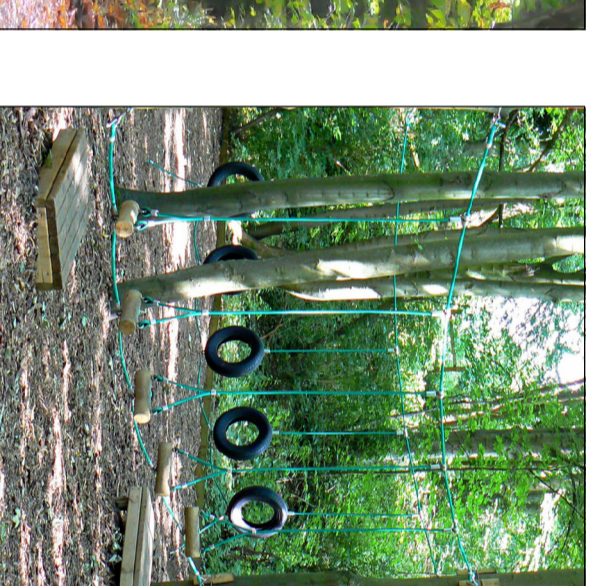

KEY PLAN FOR PHOTOMONTAGES

A. The Boardwalk as proposed through ornamental gardens

B. Primary path as proposed through natural wetland

Dogs off-leash path

C. Access path from Belairrime roundabout as proposed

D. View of formal active recreation area as proposed

Wetlands boardwalk

Children's hillside slide

Children's zip wire ('Flying Fox') and natural play

Woodland boardwalks

Woodland boardwalks

Woodland boardwalks

Woodland path

Adventure play

Sculptural mounds play

Amphitheatre

Sculptural amenity mounds

Sculptural amenity mounds

Car parking in woodland setting

Reinforced grass