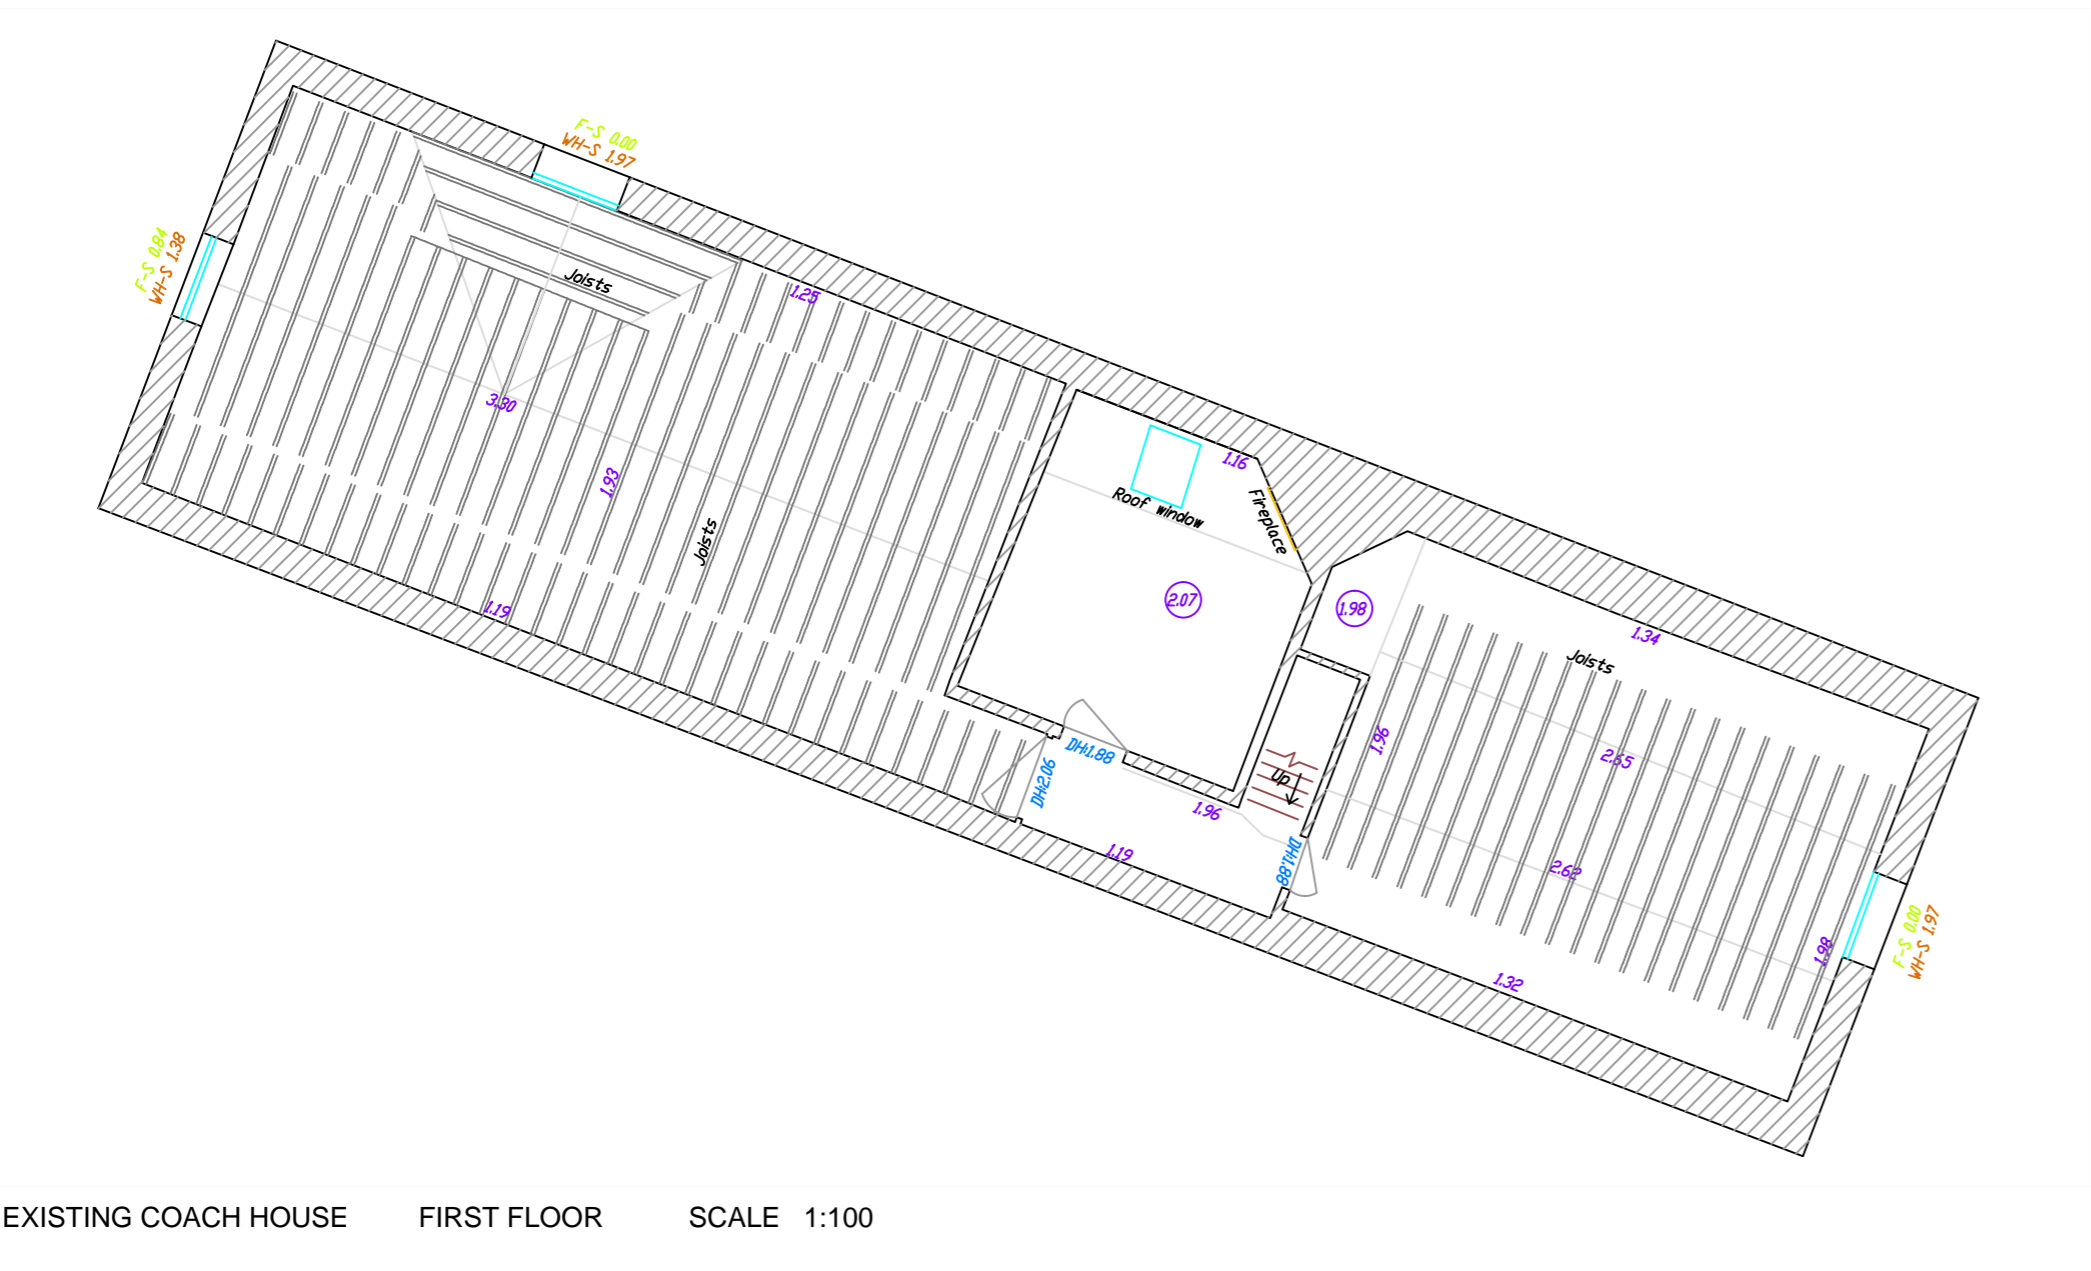

PC/PKS/01/17

- EXISTING COACH HOUSE PHOTOGRAPHS
- EXISTING DETAIL DOOR
 - EXISTING DETAIL WINDOW
 - EXISTING DETAIL WINDOW
 - EXISTING DETAIL GRANITE AND BRICK
 - INTERIOR STABLES SECTION MATERIALS
 - ENTRANCE DOOR
 - VIEW TO BACK EAST ELEVATION