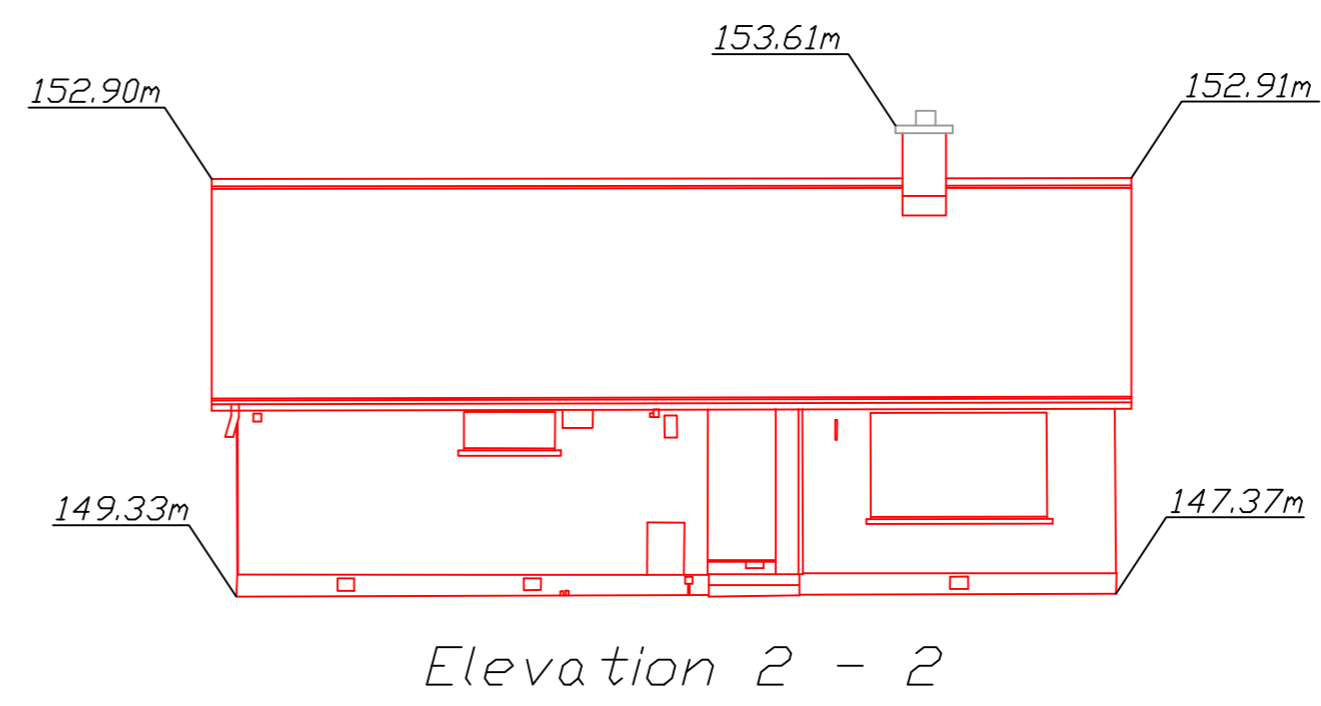

## Existing Bungalow - To be Demolished

Drawing no. DRP 2315-36	Scale: 1/100 @ A1
Date: June 2017	Revision: 0
Checked By: ROD	Drawn By: POC

PC/PKS/01/17

145m DATUM LINE

145m DATUM LINE

145m DATUM LINE

145m DATUM LINE