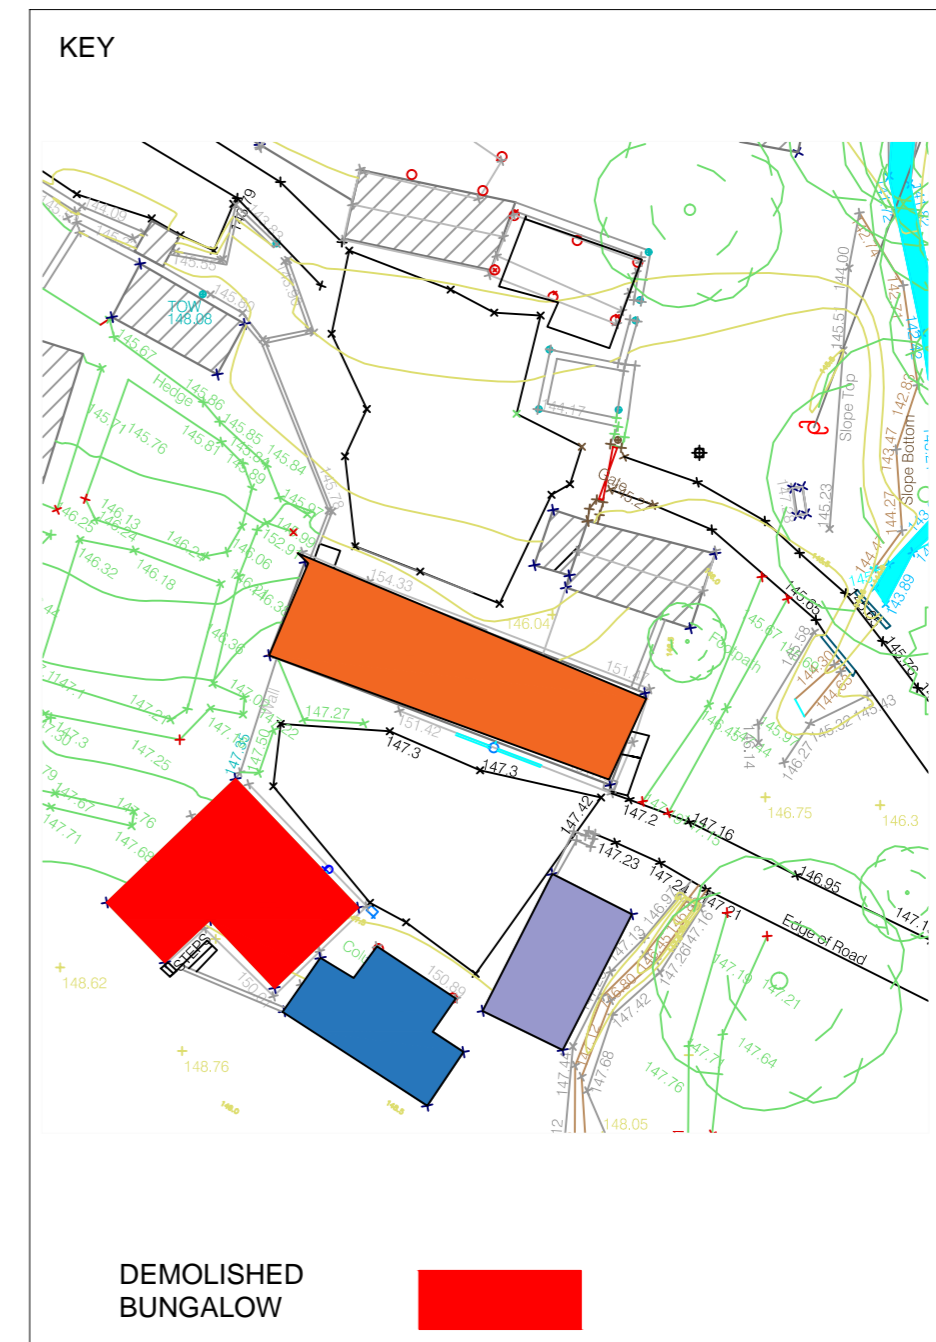

## Existing Bungalow - To be Demolished

Drawing no. DRP 2315-36	Scale: 1/100 @ A1
Date: June 2017	Revision: 0
Checked By: ROD	Drawn By: POC

PC/PKS/01/17

145m DATUM LINE

145m DATUM LINE

145m DATUM LINE

145m DATUM LINE