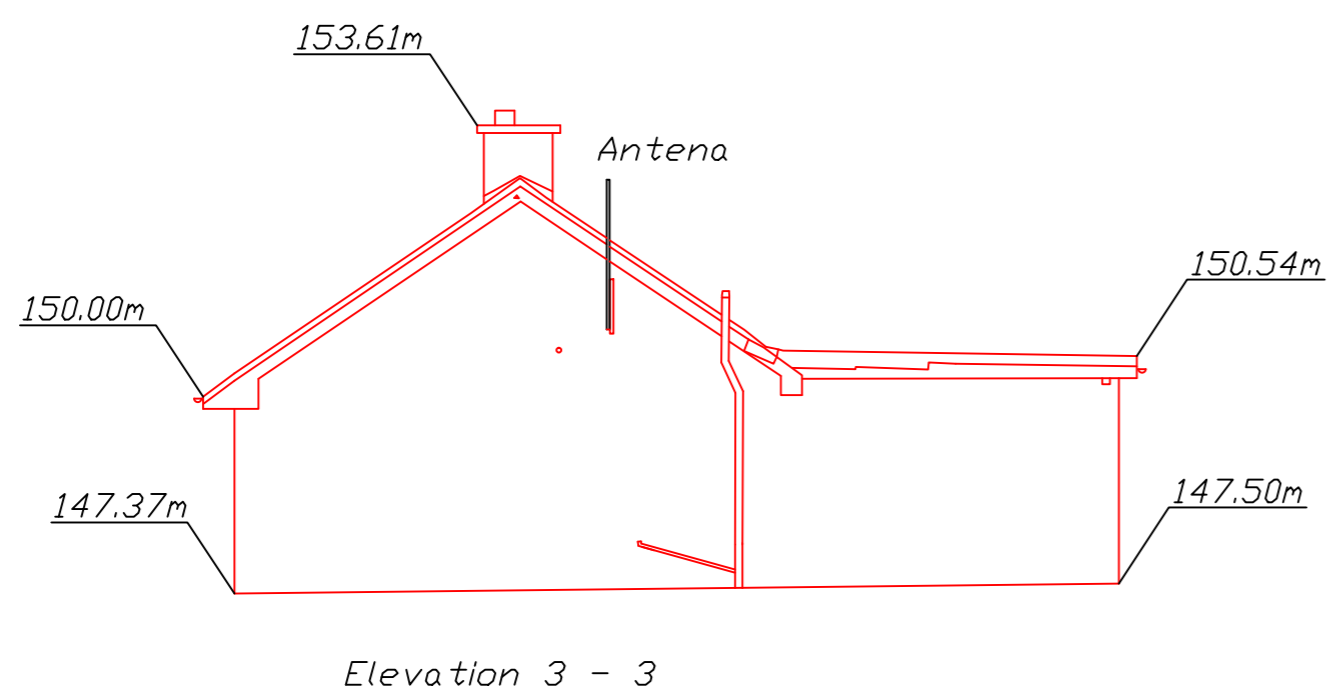

## Existing Bungalow - To be Demolished

Drawing no. DRP 2315-36	Scale: 1/100 @ A1
Date: June 2017	Revision: 0
Checked By: ROD	Drawn By: POC

PC/PKS/01/17

145m DATUM LINE

145m DATUM LINE

145m DATUM LINE

145m DATUM LINE