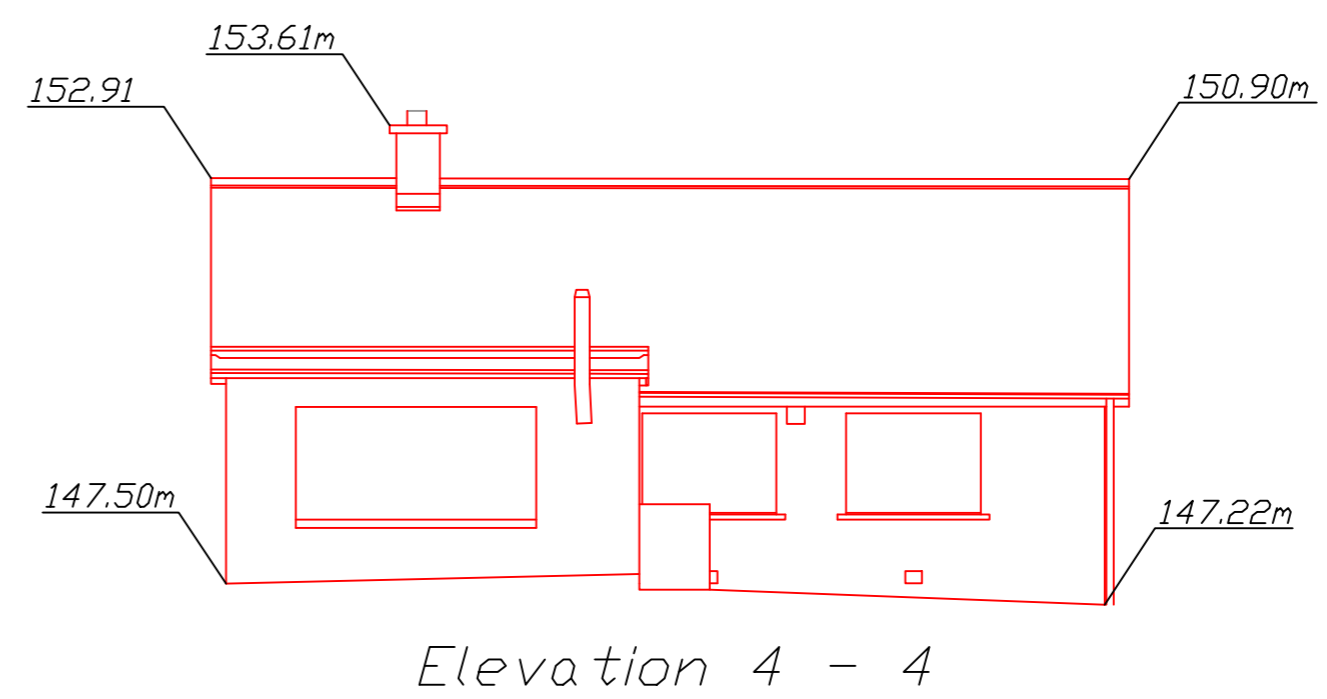

## Existing Bungalow - To be Demolished

Drawing no. DRP 2315-36	Scale: 1/100 @ A1
Date: June 2017	Revision: 0
Checked By: ROD	Drawn By: POC

PC/PKS/01/17

145m DATUM LINE

145m DATUM LINE

145m DATUM LINE

145m DATUM LINE