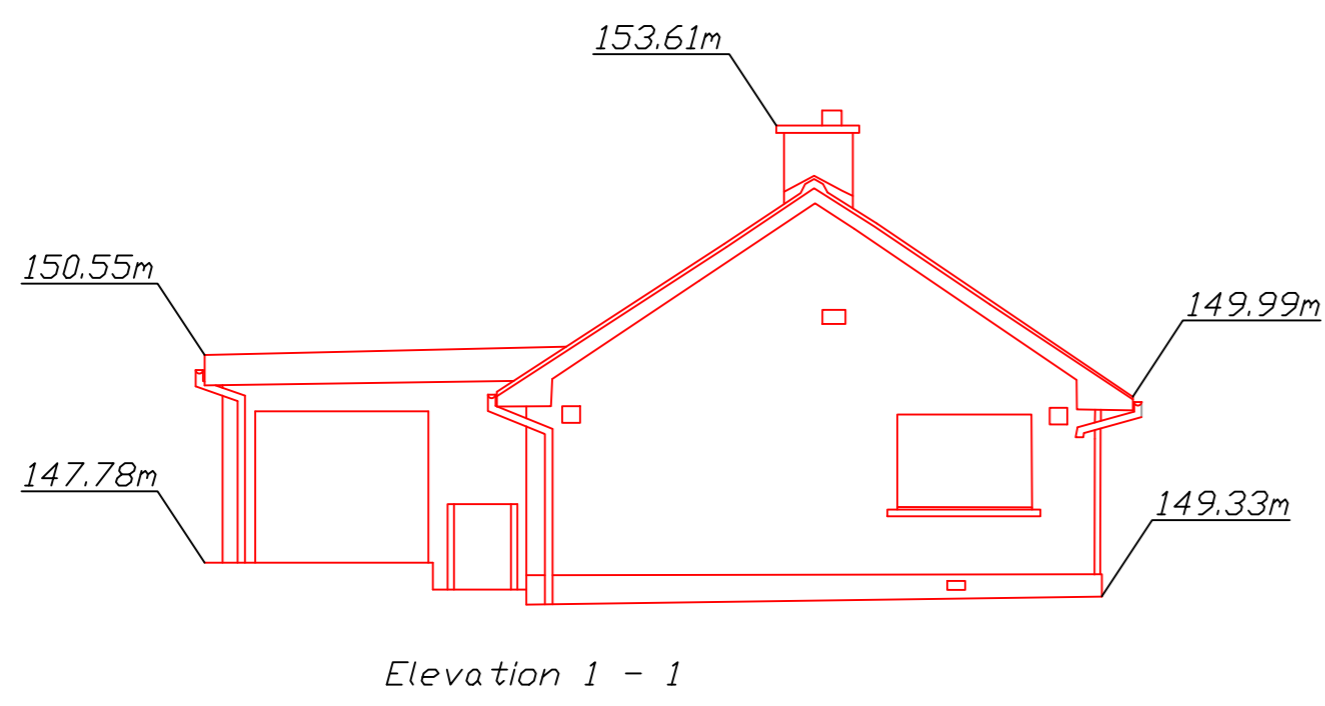

## Existing Bungalow - To be Demolished

Drawing no. DRP 2315-36	Scale: 1/100 @ A1
Date: June 2017	Revision: 0
Checked By: ROD	Drawn By: POC

PC/PKS/01/17

145m DATUM LINE

145m DATUM LINE

145m DATUM LINE

145m DATUM LINE