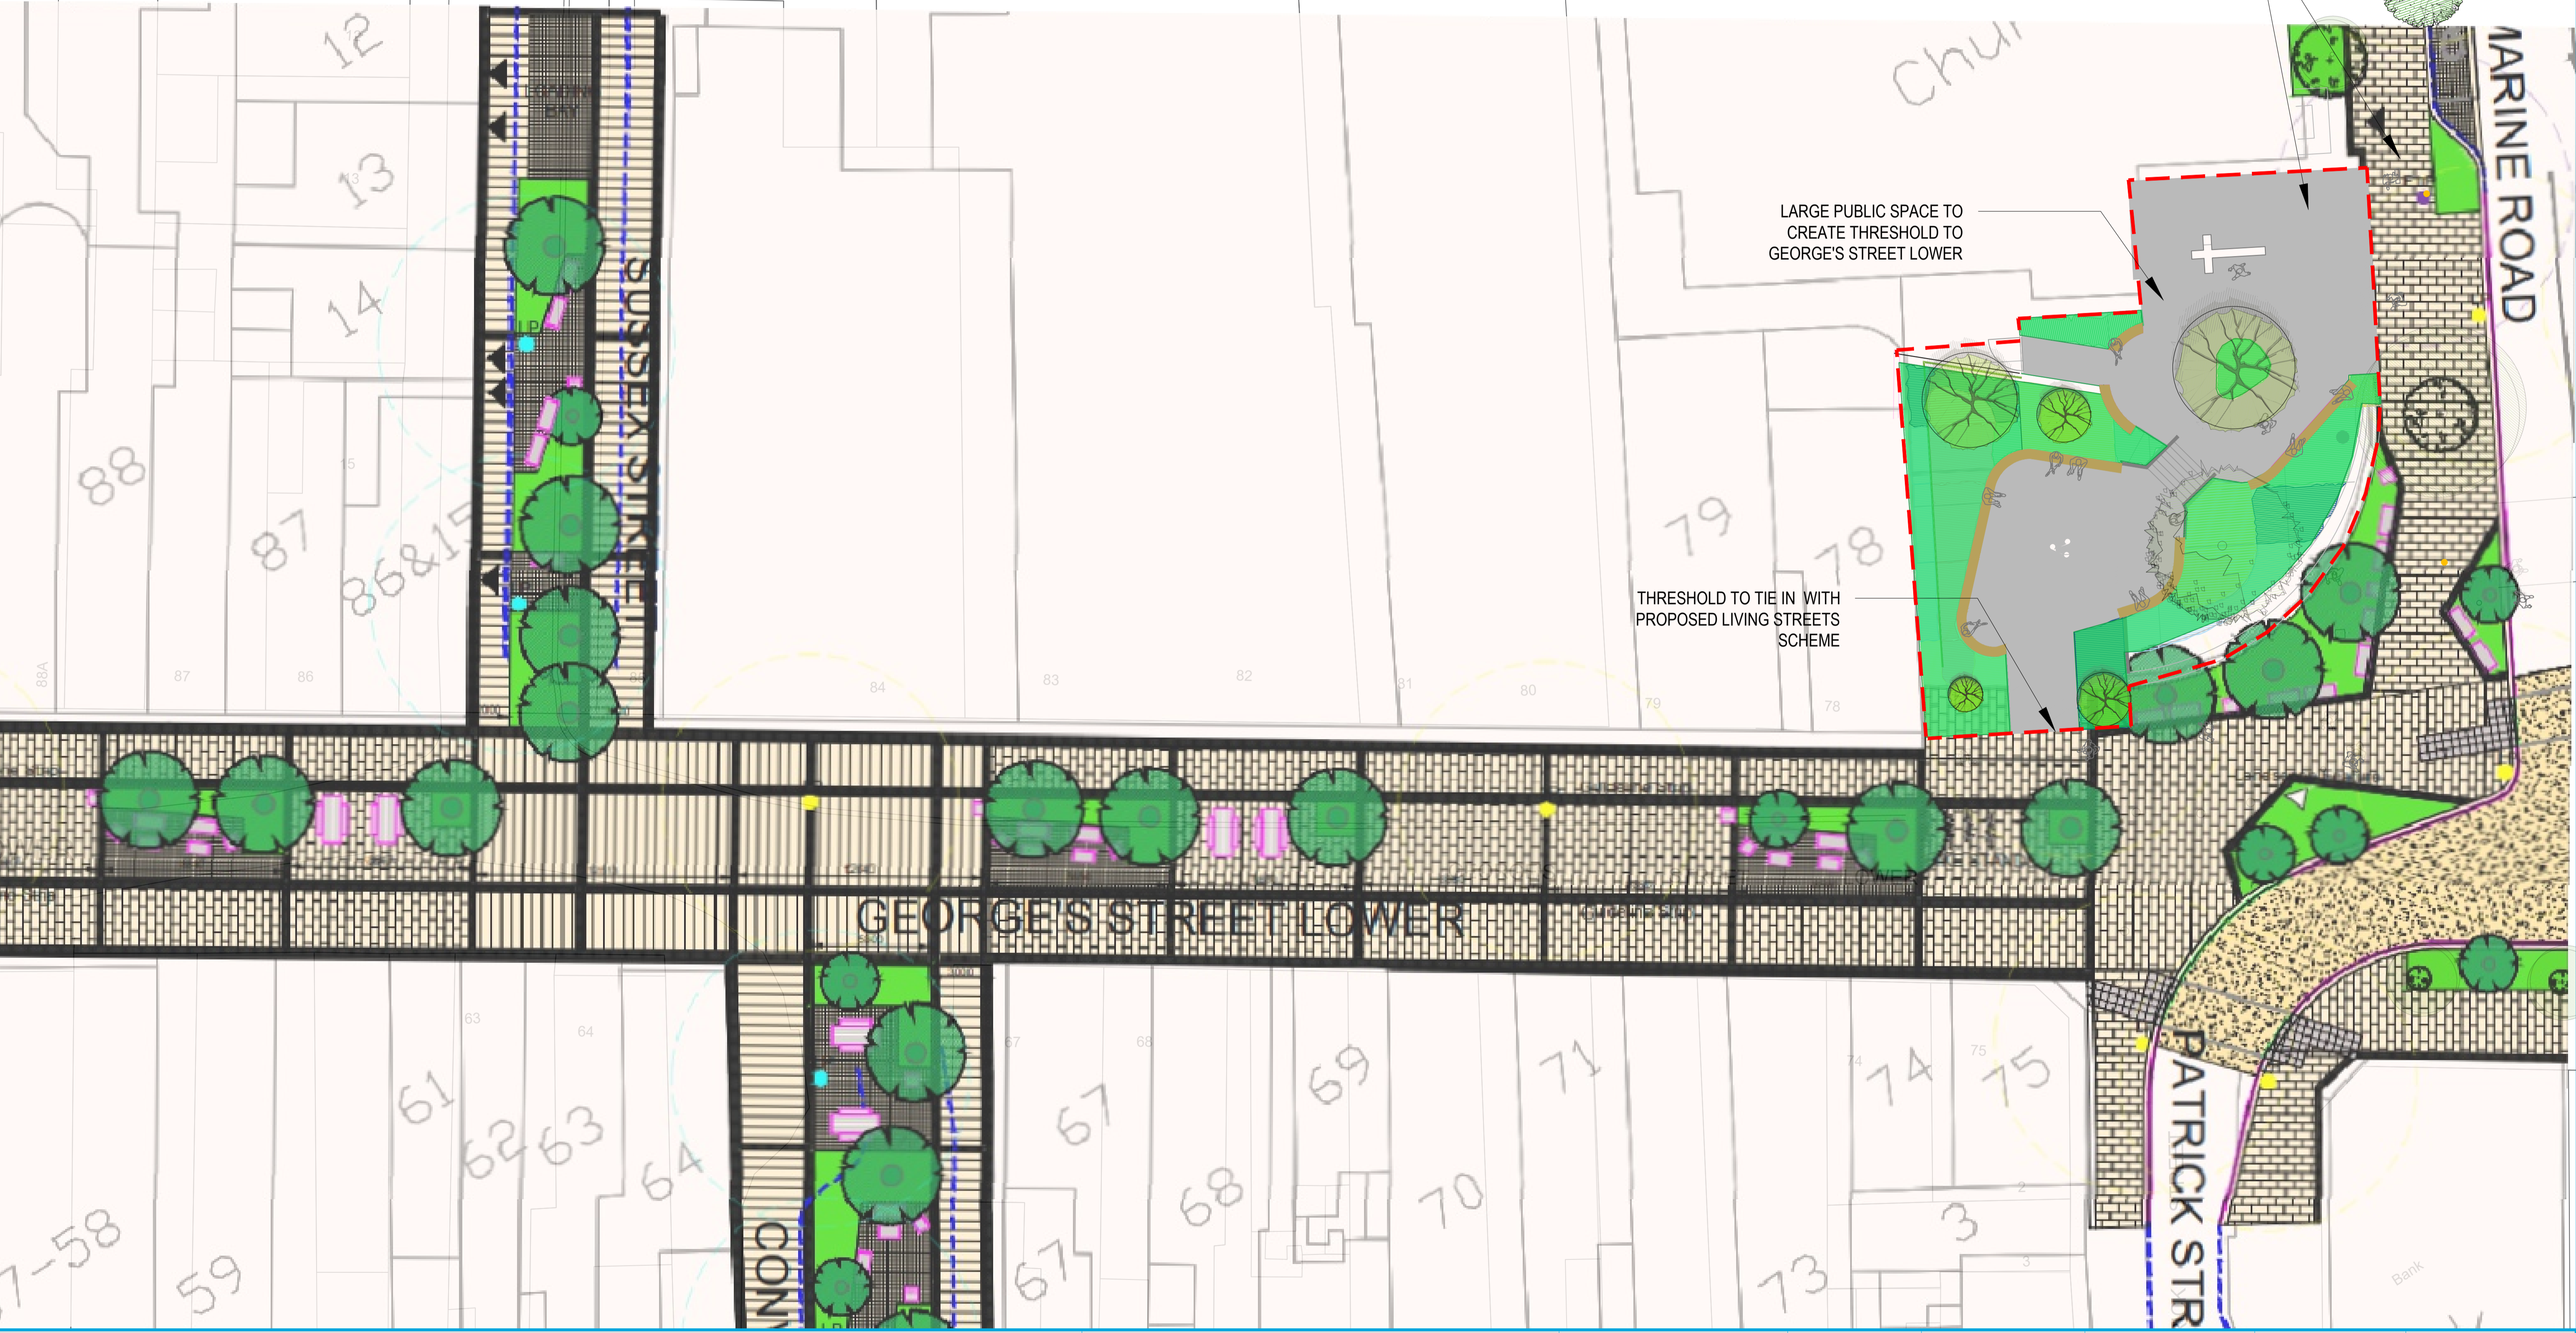

SUSSEX

Church
(Cath)

POLISHED CONCRETE SURFACE TO COMPLIMENT GRANITE SURFACE PROPOSED

LARGE PUBLIC SPACE TO CREATE THRESHOLD TO GEORGE'S STREET LOWER

THRESHOLD TO TIE IN WITH PROPOSED LIVING STREETS SCHEME

MARINE ROAD

GEORGE'S STREET LOWER

PATRICK STR

Parks & Landscape Services

© Dun Laoghaire Rathdown County Council

Drawing Title:
ST MICHAEL'S SQUARE & ENVIRONS
Layout Plan in Context with Living Street Proposal

Senior Parks Superintendent : Ruairí O'Dulaing
County Hall, Dun Laoghaire, Co. Dublin.

Drawing Number:	Revision:	Scale:	Date:	Drawn:	Checked:
DRP 2478 - 04	A	1:50 @A1	Jan 2025	PC	DOD