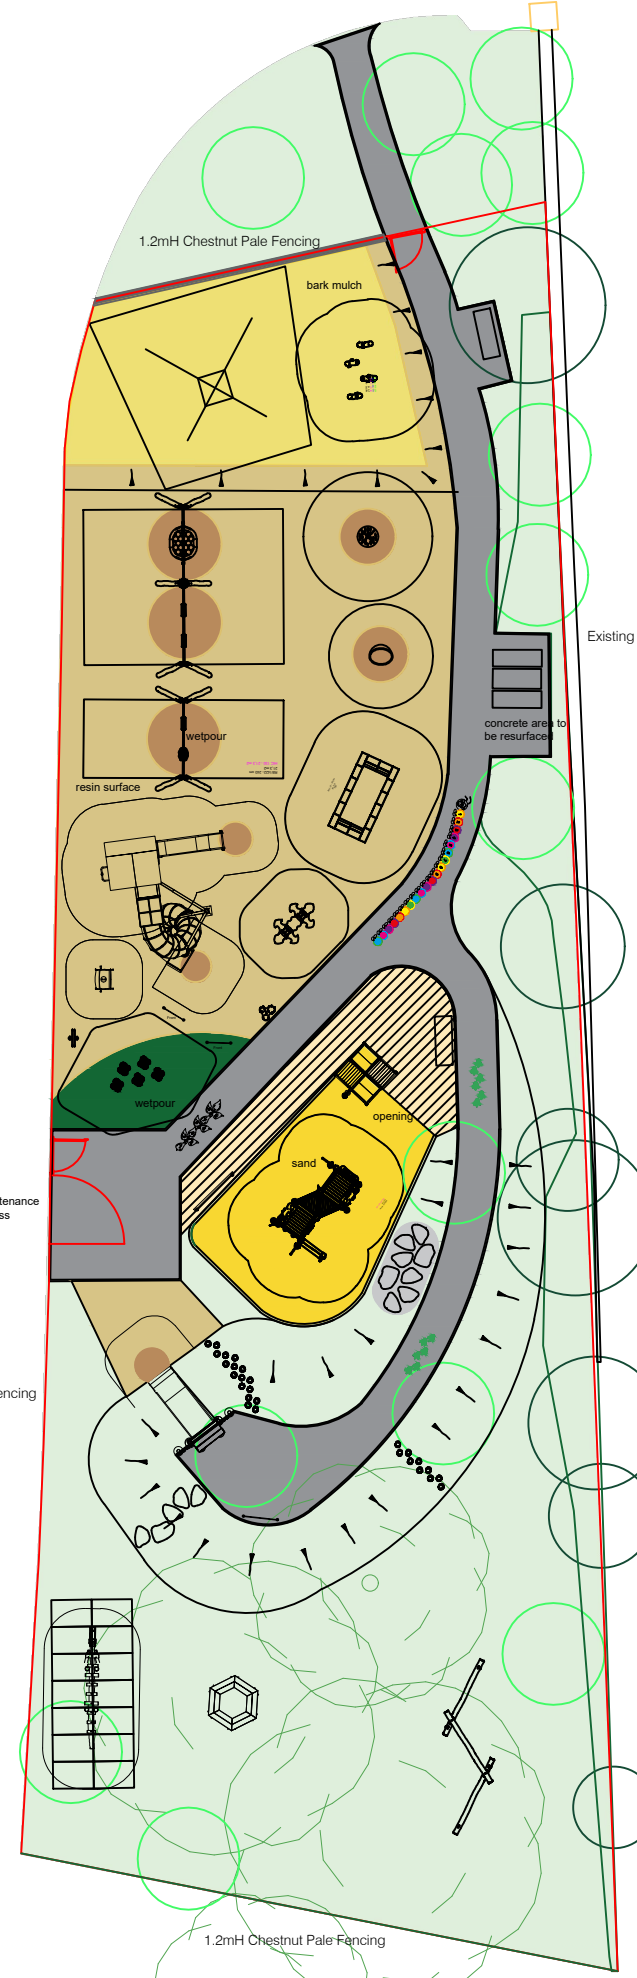

1.2mH Chestnut Pale Fencing

**SURFACING KEY:**

-  WETPOUR
-  BITMAC 1.6mW PATH WITH CONCRETE KERB
-  RUBBER MULCH
-  SAND PLAY
-  GRASS & GRASS MATS
-  SELF CLOSING GATES
-  1.2mH Chestnut Pale Fencing