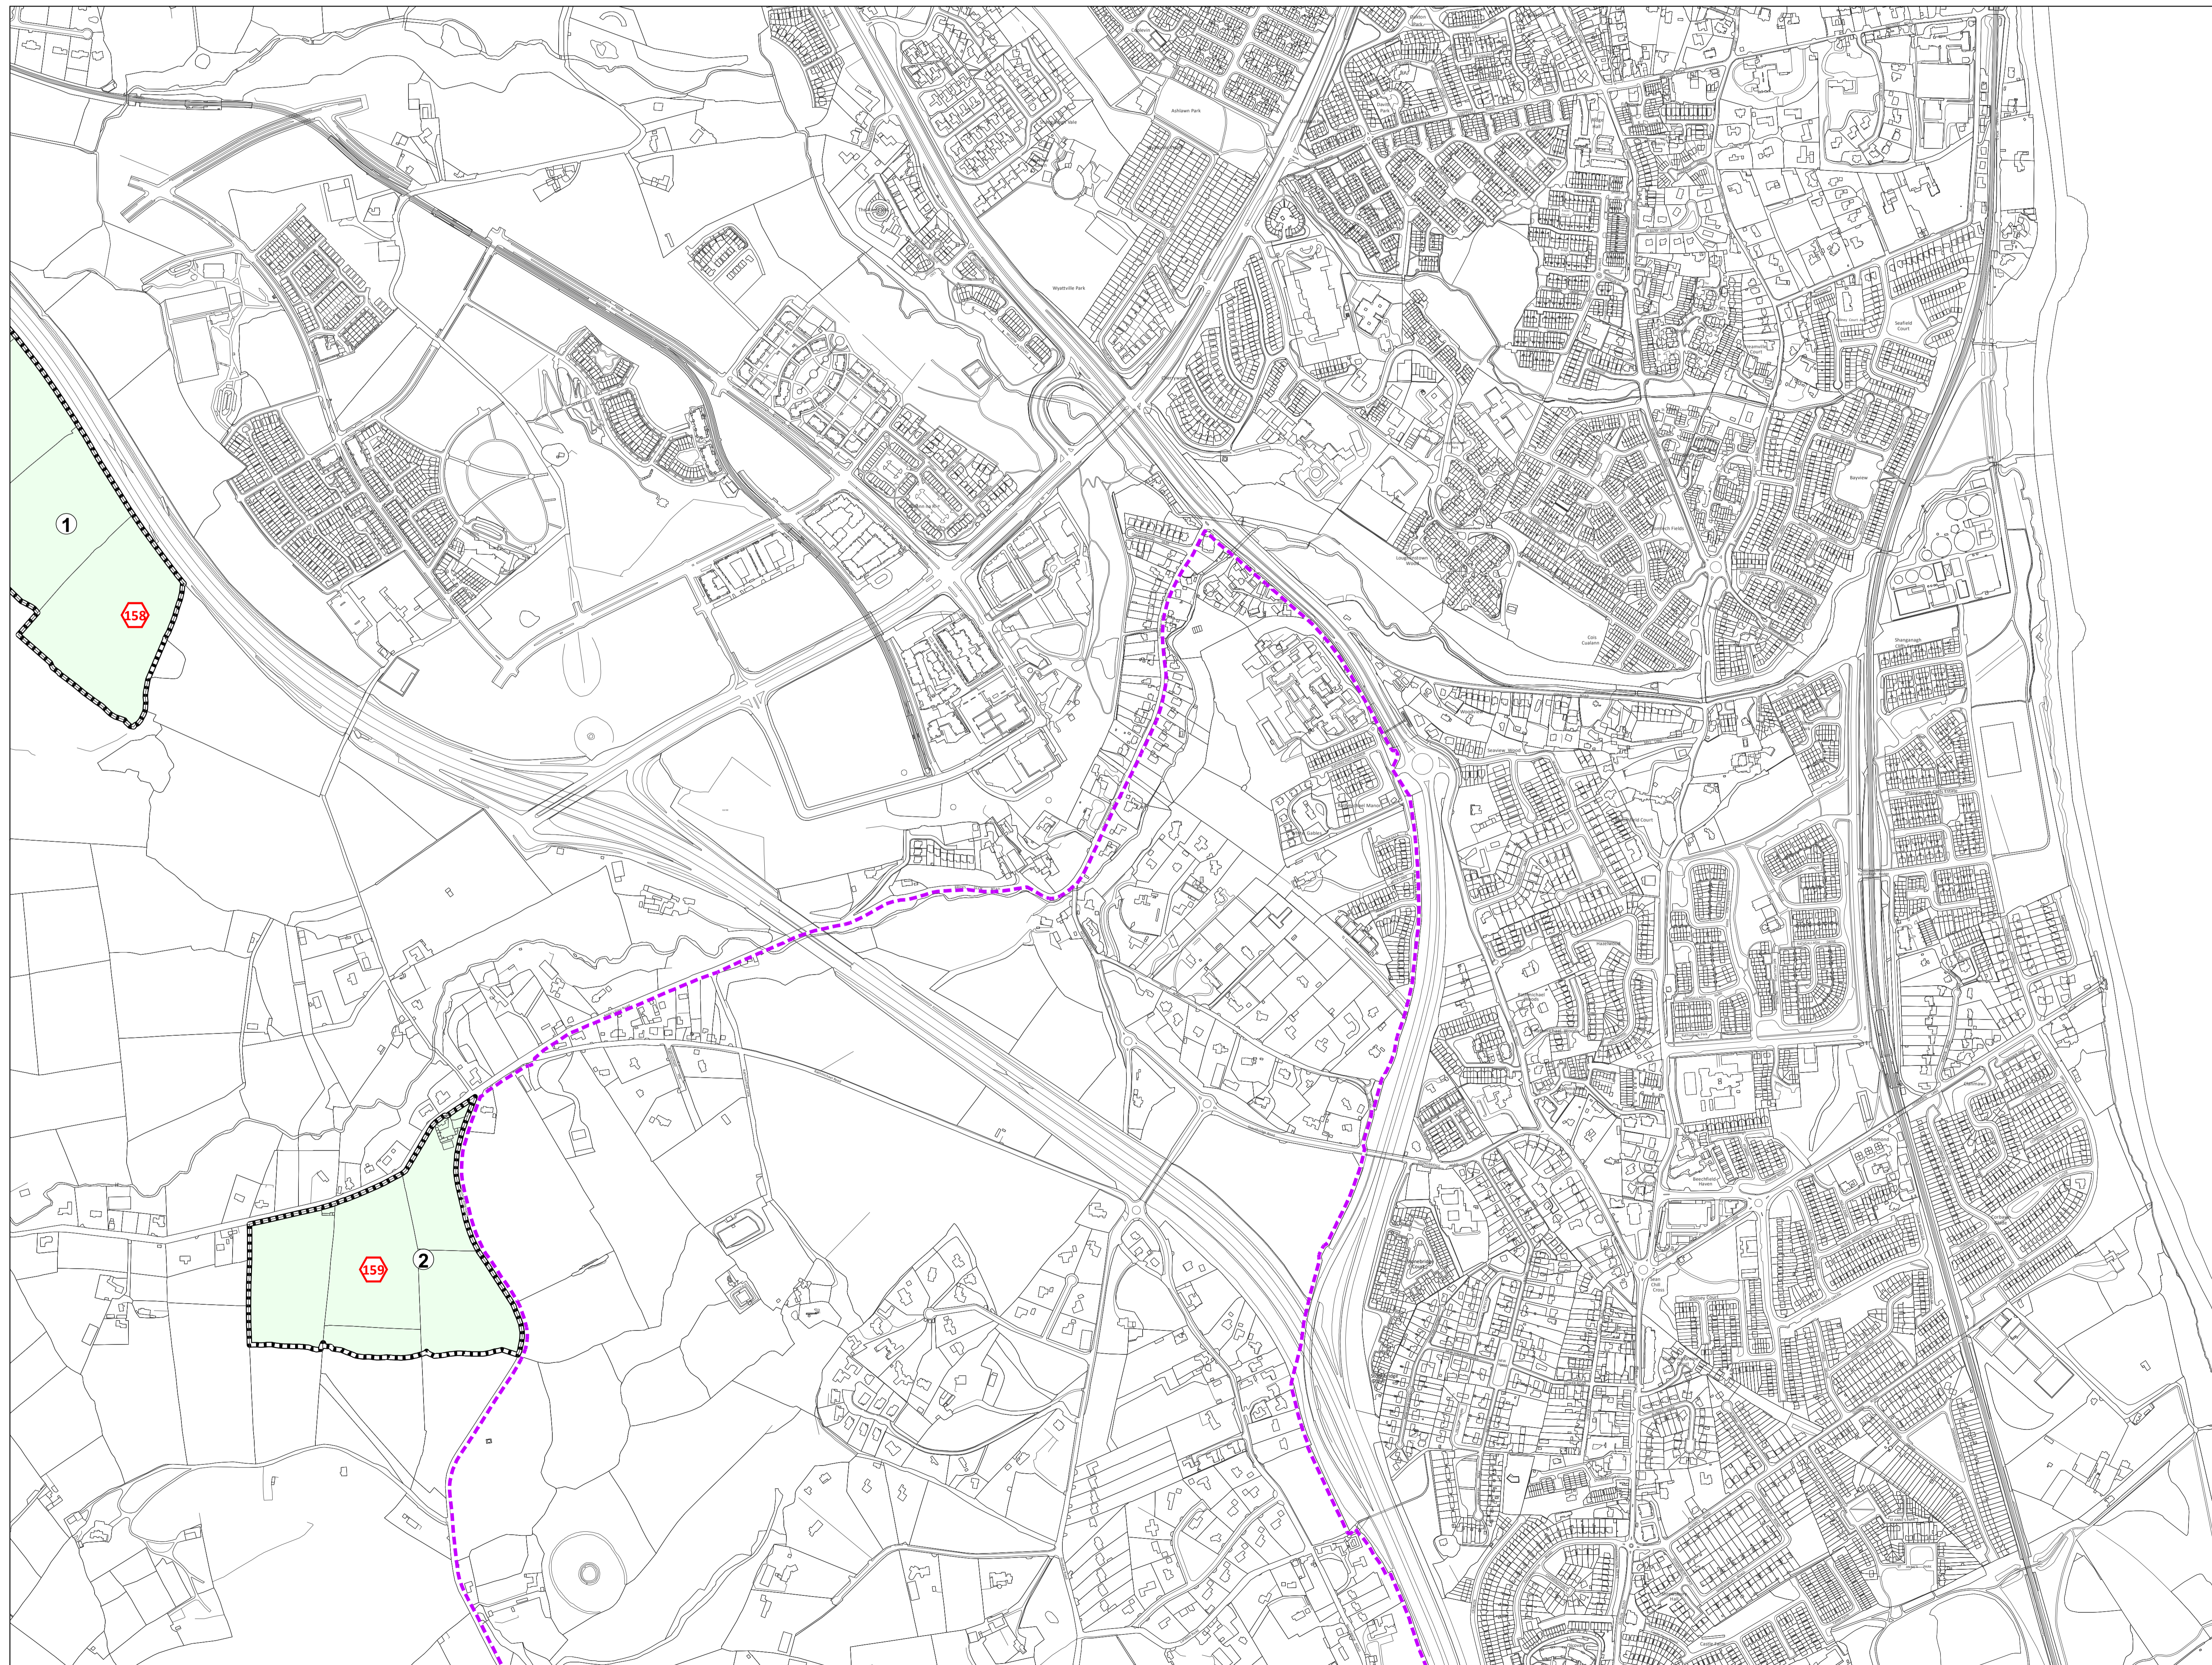

COMHAIRLE CHONTAE DHÚN LAOGHAIRE-RÁTH AN DÚIN
DÚN LAOGHAIRE-RATHDOWN COUNTY COUNCIL
 COUNTY DEVELOPMENT PLAN 2022-2028

Proposed Variation No.1 - December 2025

Existing Land Use Zonings

Objective B To protect and improve rural amenity and to provide for the development of agriculture.

Proposed Objective Changes

1. Add Long-Term Strategic and Sustainable Development Site*
2. Add Long-Term Strategic and Sustainable Development Site*

Proposed new Specific Local Objectives

Proposed Rathmichael Plan Boundary

* Existing zoning within this boundary to be retained. See proposed variation document for further details.

© - Talte Eireann, 2025

Director of Planning: P.Kennedy
 Senior Planner: L.McGauran