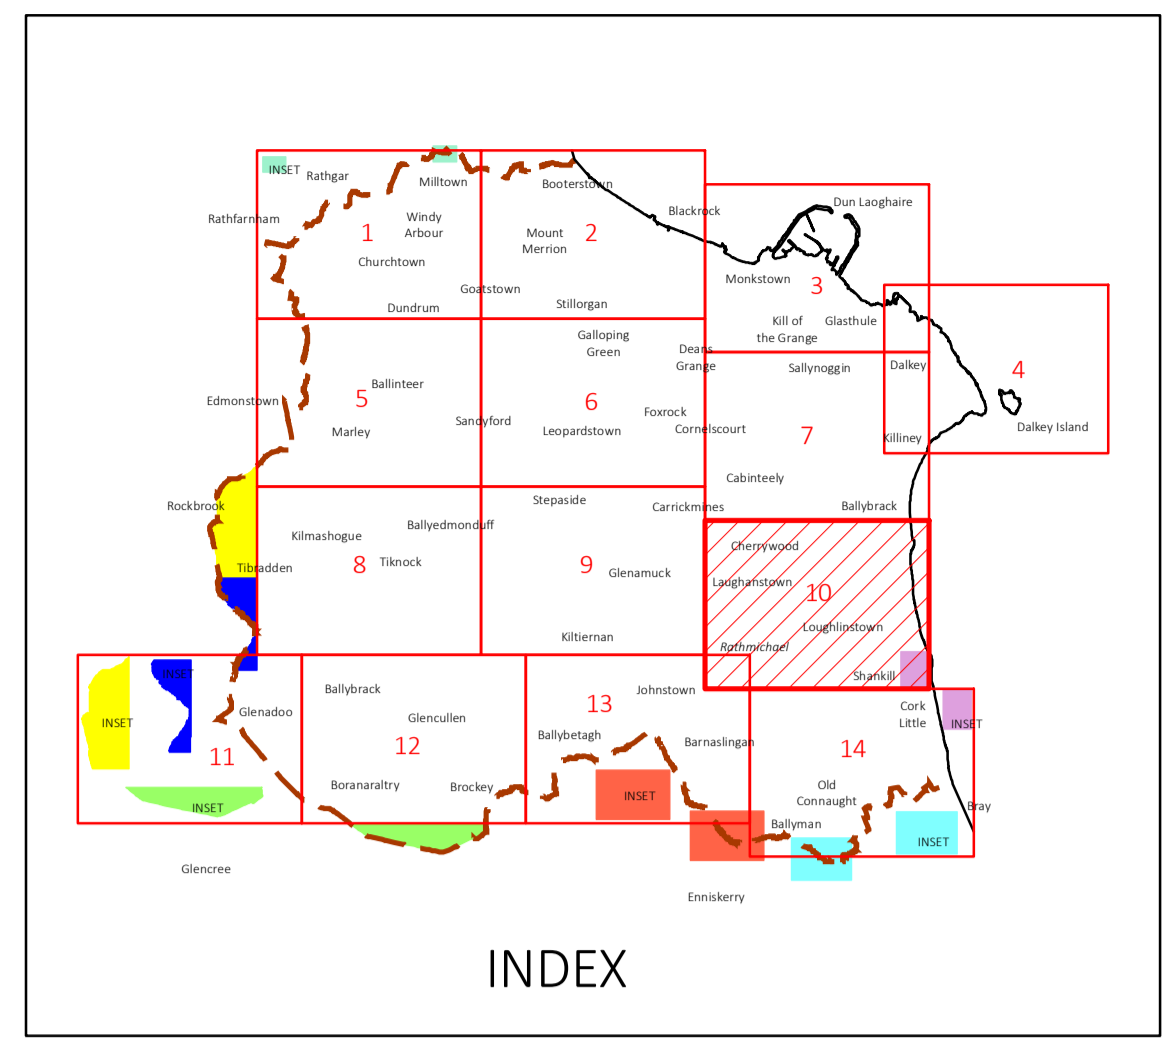

COMHAIRLE CHONTAE DHÚN LAOGHAIRE-RÁTH AN DÚIN
DÚN LAOGHAIRE-RATHDOWN COUNTY COUNCIL
 COUNTY DEVELOPMENT PLAN 2022-2028

Proposed Variation No.1 - December 2025

Existing Land Use Zonings

Objective B To protect and improve rural amenity and to provide for the development of agriculture.

Proposed Objective Changes

1. Add Long-Term Strategic and Sustainable Development Site*
2. Add Long-Term Strategic and Sustainable Development Site*

Proposed new Specific Local Objectives

Proposed Rathmichael Plan Boundary

* Existing zoning within this boundary to be retained. See proposed variation document for further details.

© - Talte Eireann, 2025

Director of Planning: P.Kennedy
 Senior Planner: L.McGauran