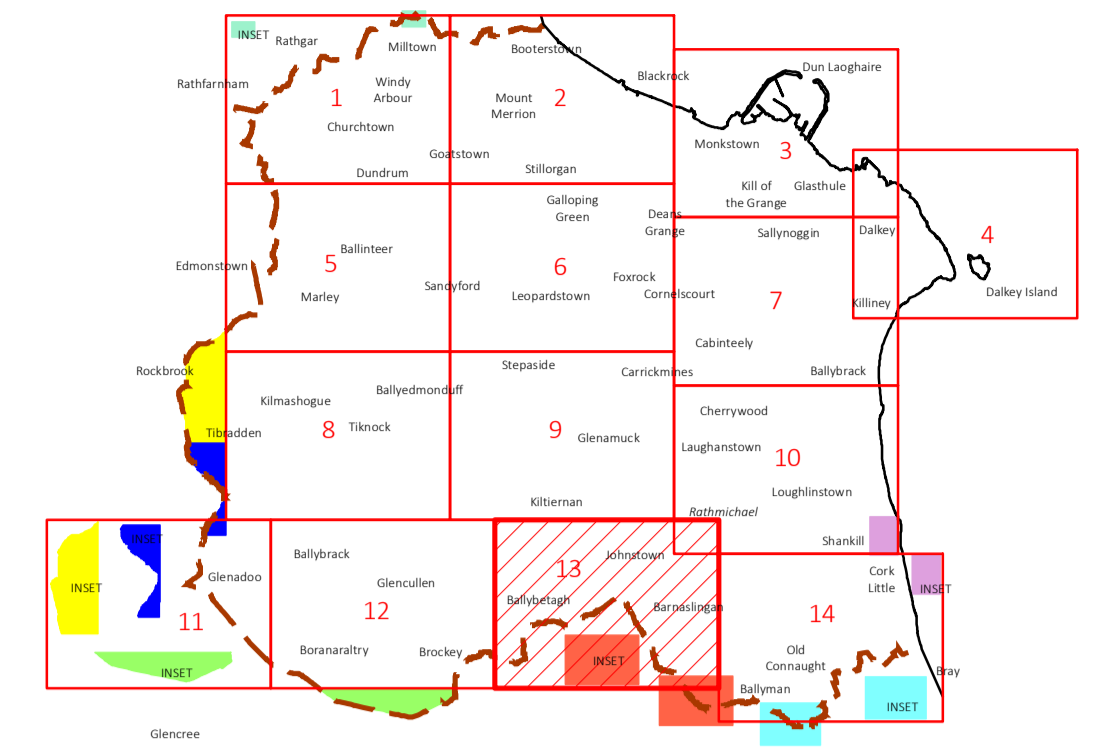

COMHAIRLE CHONTAE DHÚN LAOGHAIRE-RÁTH AN DÚIN
DÚN LAOGHAIRE-RATHDOWN COUNTY COUNCIL
COUNTY DEVELOPMENT PLAN 2022-2028

Proposed Variation No.1 - December 2025

INDEX