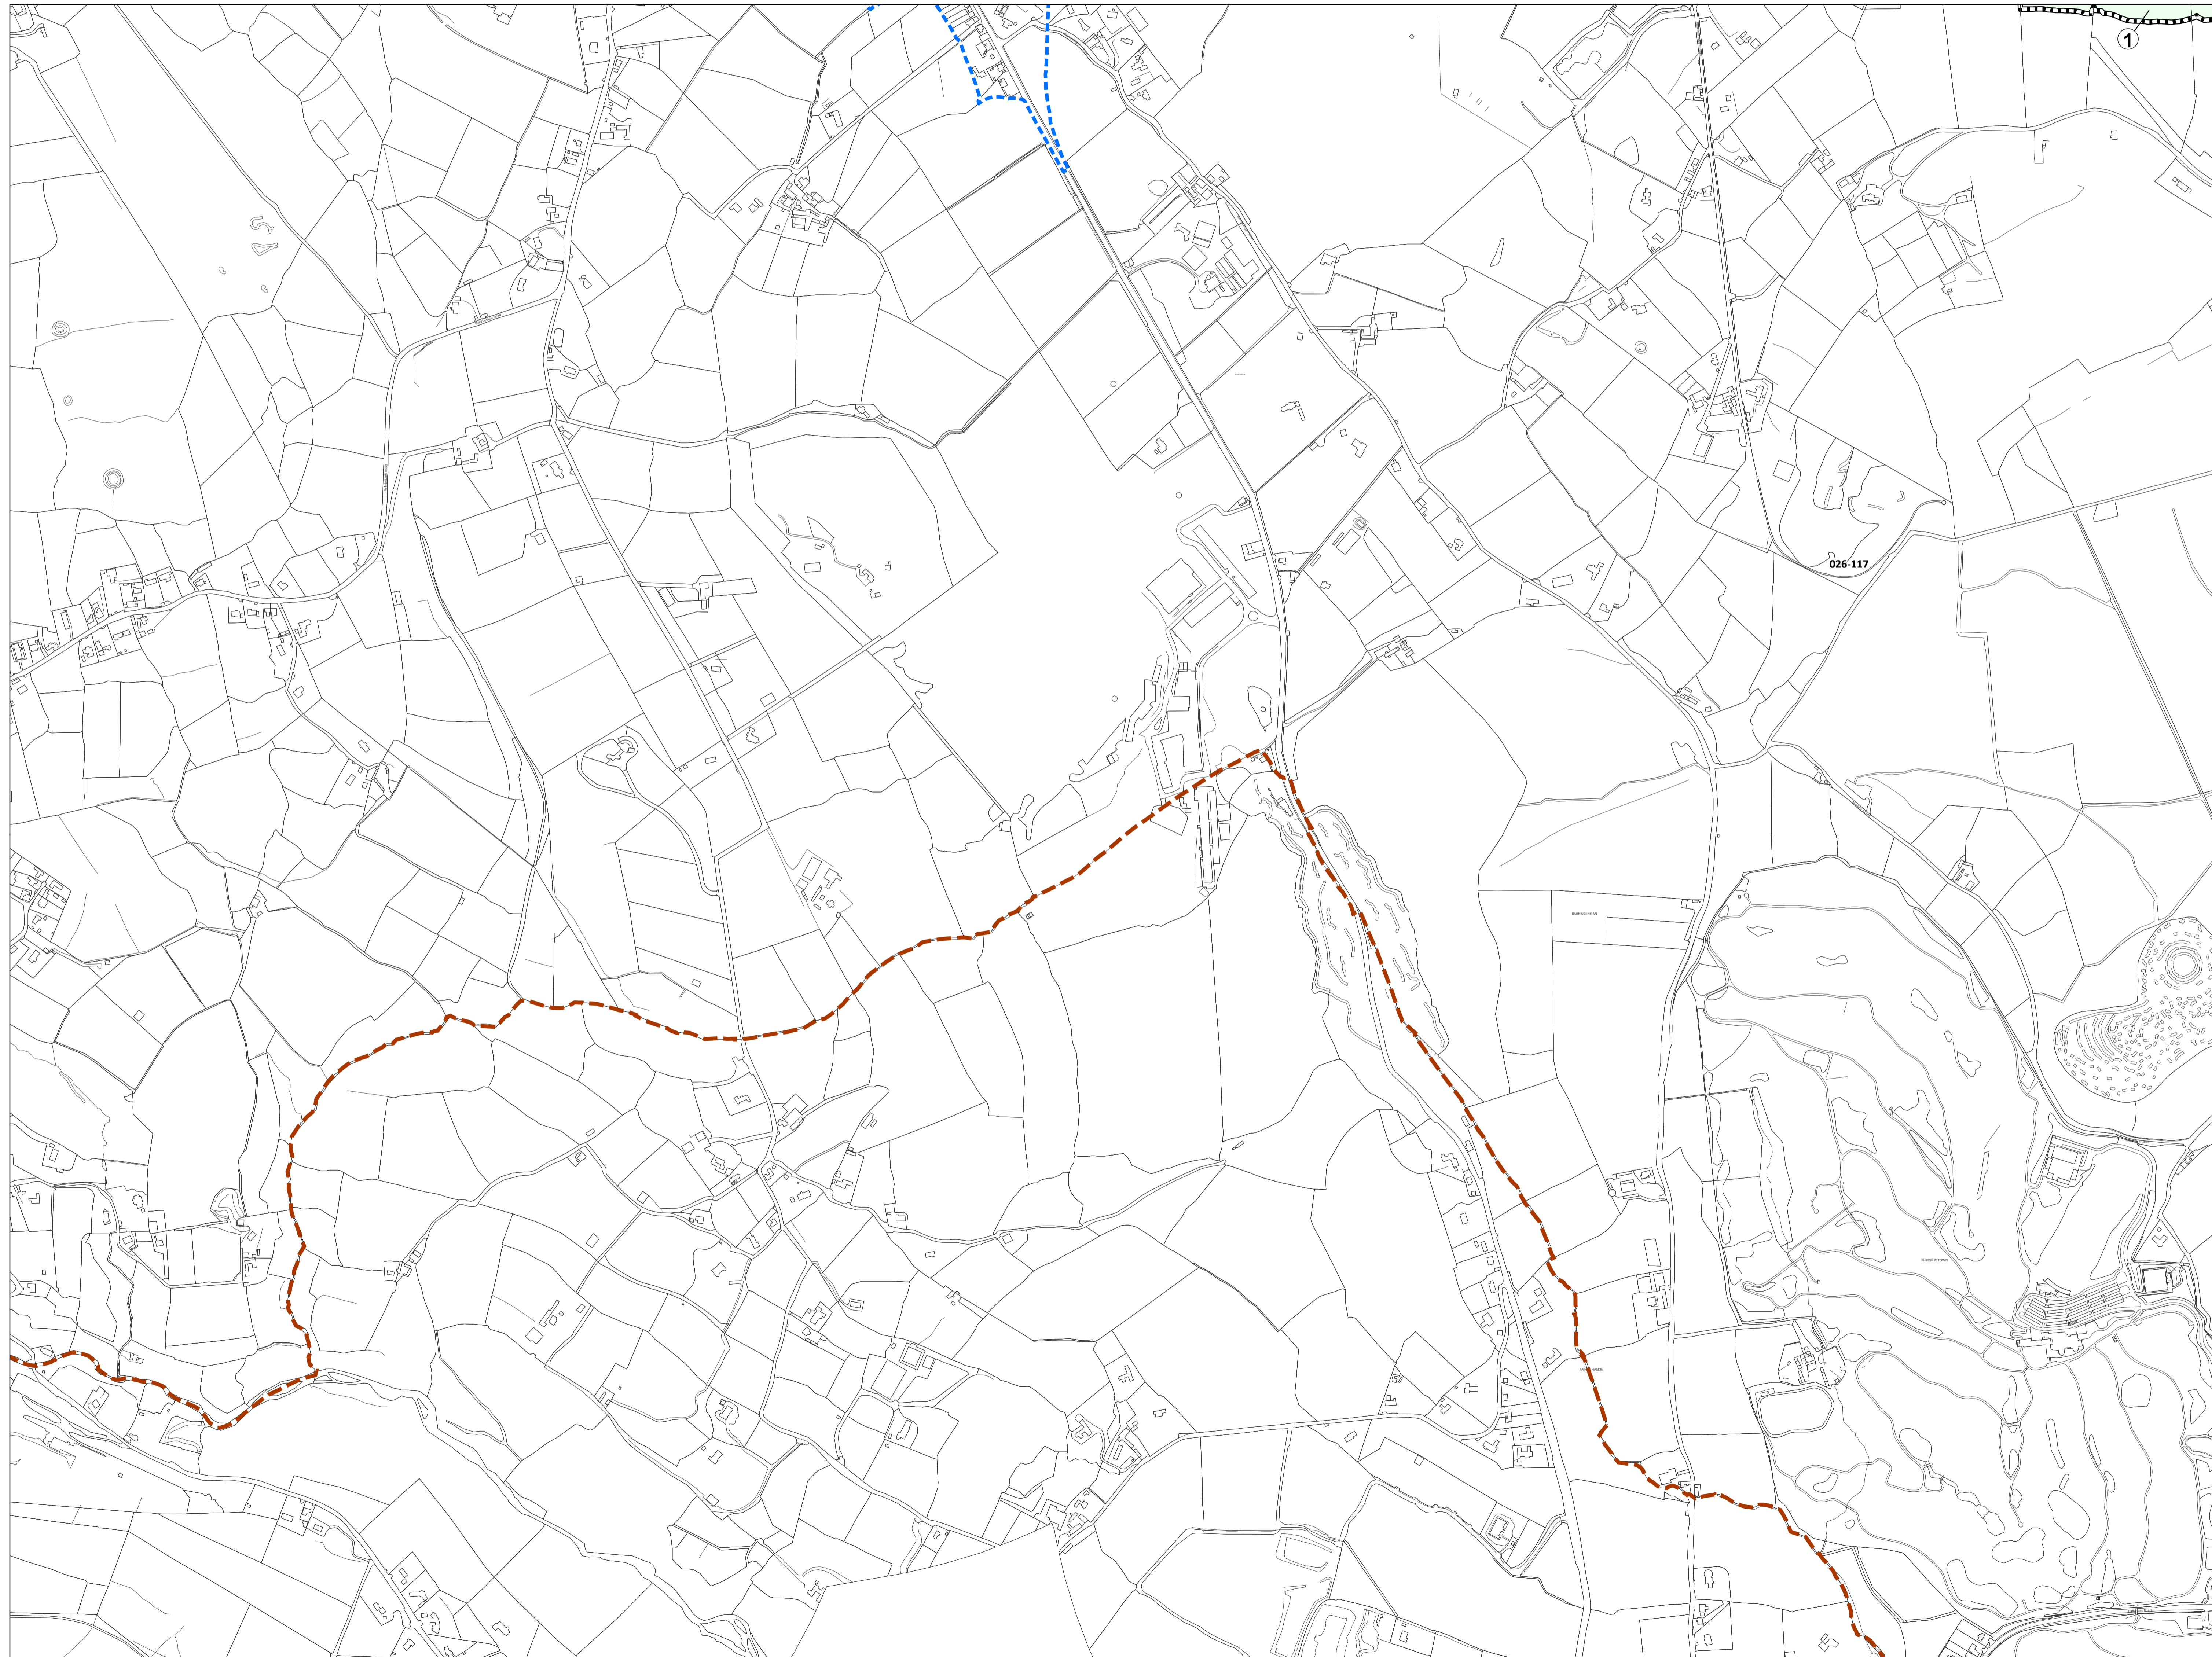

Proposed Objective Changes

1. Add Long-Term Strategic and Sustainable Development Site*
2. Adopted Kiltiernan - Glenamuck LAP Boundary
   - Proposed Rathmichael Plan Boundary

* Existing zoning within this boundary to be retained. See proposed variation document for further details.

County Boundary

© - Taitte Eireann, 2025