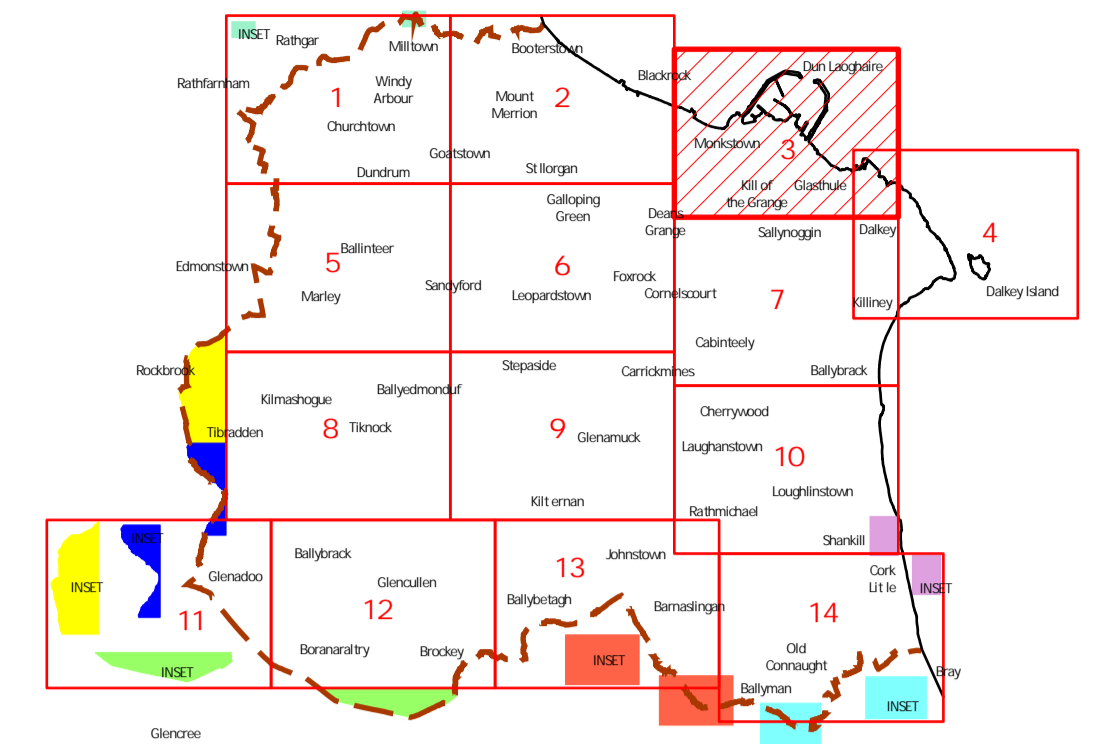

COMHAIRLE CHONTAE DHÚN LAOGHAIRE-RÁTH AN DÚIN DÚN LAOGHAIRE-RATHDOWN COUNTY COUNCIL COUNTY DEVELOPMENT PLAN 2022-2028

Proposed Material Alterat ons to Proposed Variat on No.1 - May 2026

INDEX

Land Use Zoning

Objective A To provide residential development and improve residential amenity while protecting the existing residential amenities

New SLO added

Proposed Material Alterat ons to Proposed Variat on No.1

1. Rezone from Objective E to Objective A
2. Add New SLO 176