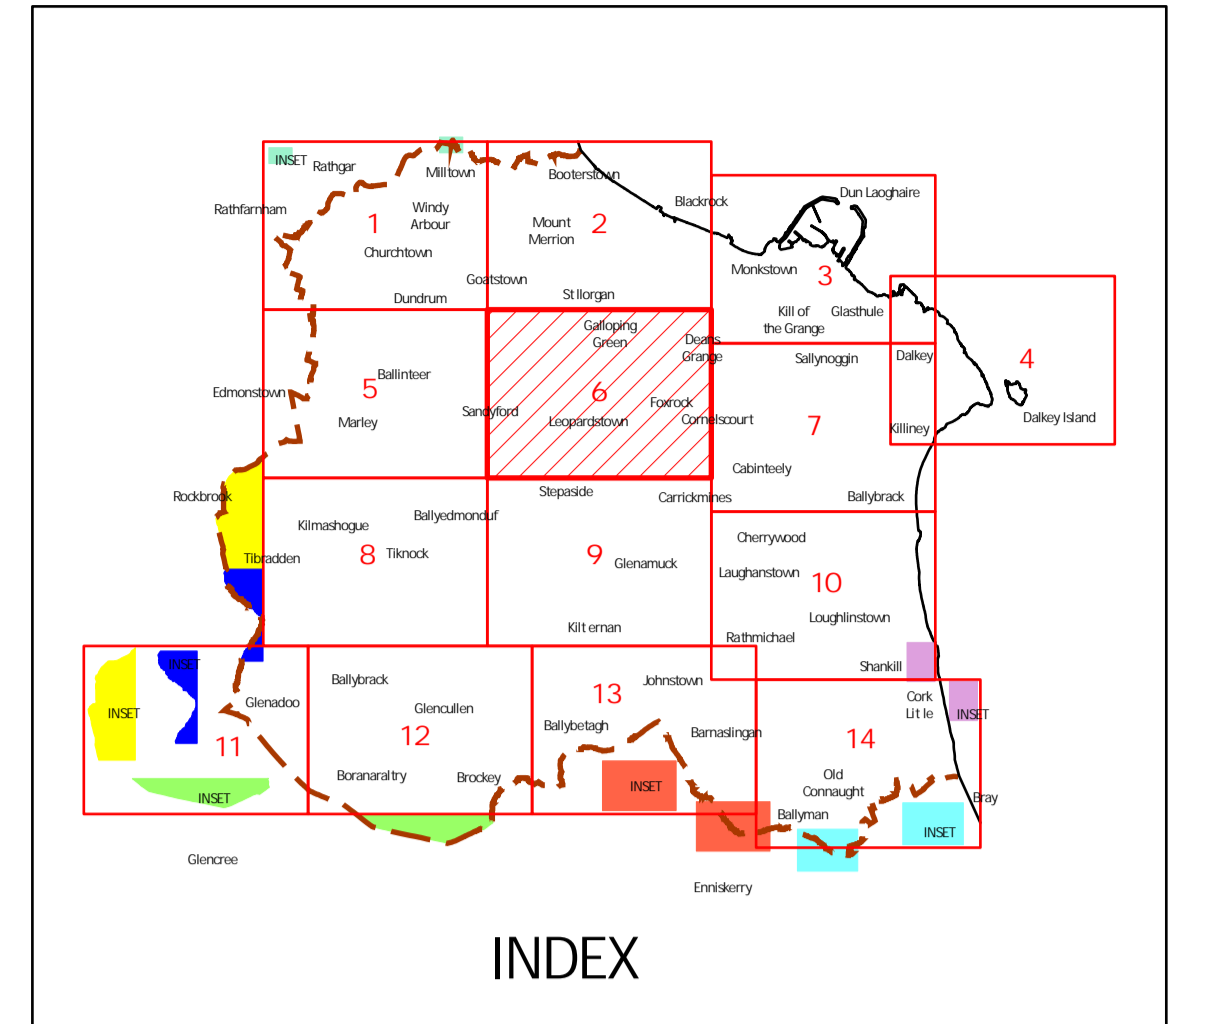

# COMHAIRLE CHONTAE DHÚN LAOGHAIRE-RÁTH AN DÚIN DÚN LAOGHAIRE-RATHDOWN COUNTY COUNCIL COUNTY DEVELOPMENT PLAN 2022-2028

Proposed Material Alterat ons to Proposed Variat on No.1 - May 2026

**Proposed Land Use Zonings**

Object ve A2 To provide for the creat on of sustainable resident al neighbourhoods and preserve and protect resident al amenity.

- New SLO added
- Exist ng SLO relocated

Proposed Material Alterat ons to Proposed Variat on No.1

1. Rezone from Object ve OE to Object ve A2
2. Add New SLO 174
3. Add New SLO 175
4. Add New SLO 178
5. Rezone from Object ve OE to Object ve A2
6. Add New SLO 179
7. Rezone from Object ve SNI to Object ve A2
8. Add New SLO 177
9. Relocate SLO 63

© - Tailte Eireann, 2026  
Director of Planning: P.Kennedy  
Senior Planner: L.M.Gauran