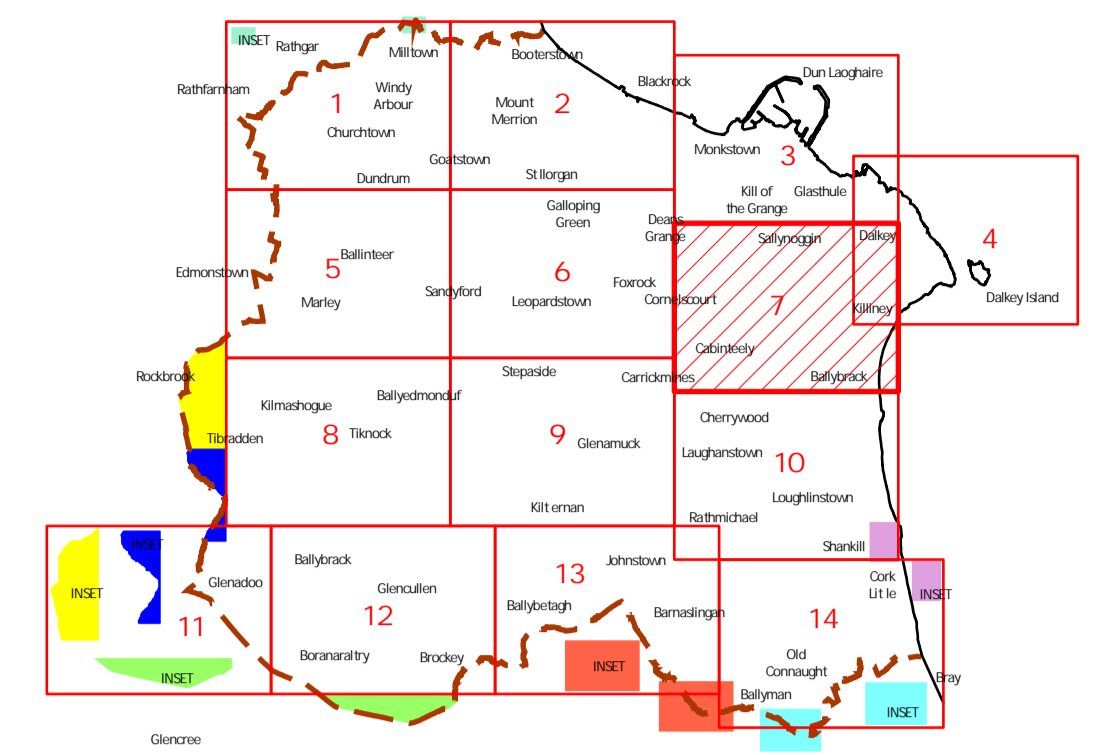

# COMHAIRLE CHONTAE DHÚN LAOGHAIRE-RÁTH AN DÚIN DÚN LAOGHAIRE-RATHDOWN COUNTY COUNCIL COUNTY DEVELOPMENT PLAN 2022-2028

Proposed Material Alterat ons to Proposed Variat on No.1 - May 2026

INDEX

Refer to the Cherrywood Planning Scheme for objects within its boundary

-  New SLO added
-  Proposed Material Alterat ons to Proposed Variat on No.1
- 1. Add NewSLO 180
- 2. Add NewSLO 181

© - Tailte Éireann, 2026  
Director of Planning: P.Kennedy  
Senior Planner: L.M.Gauran