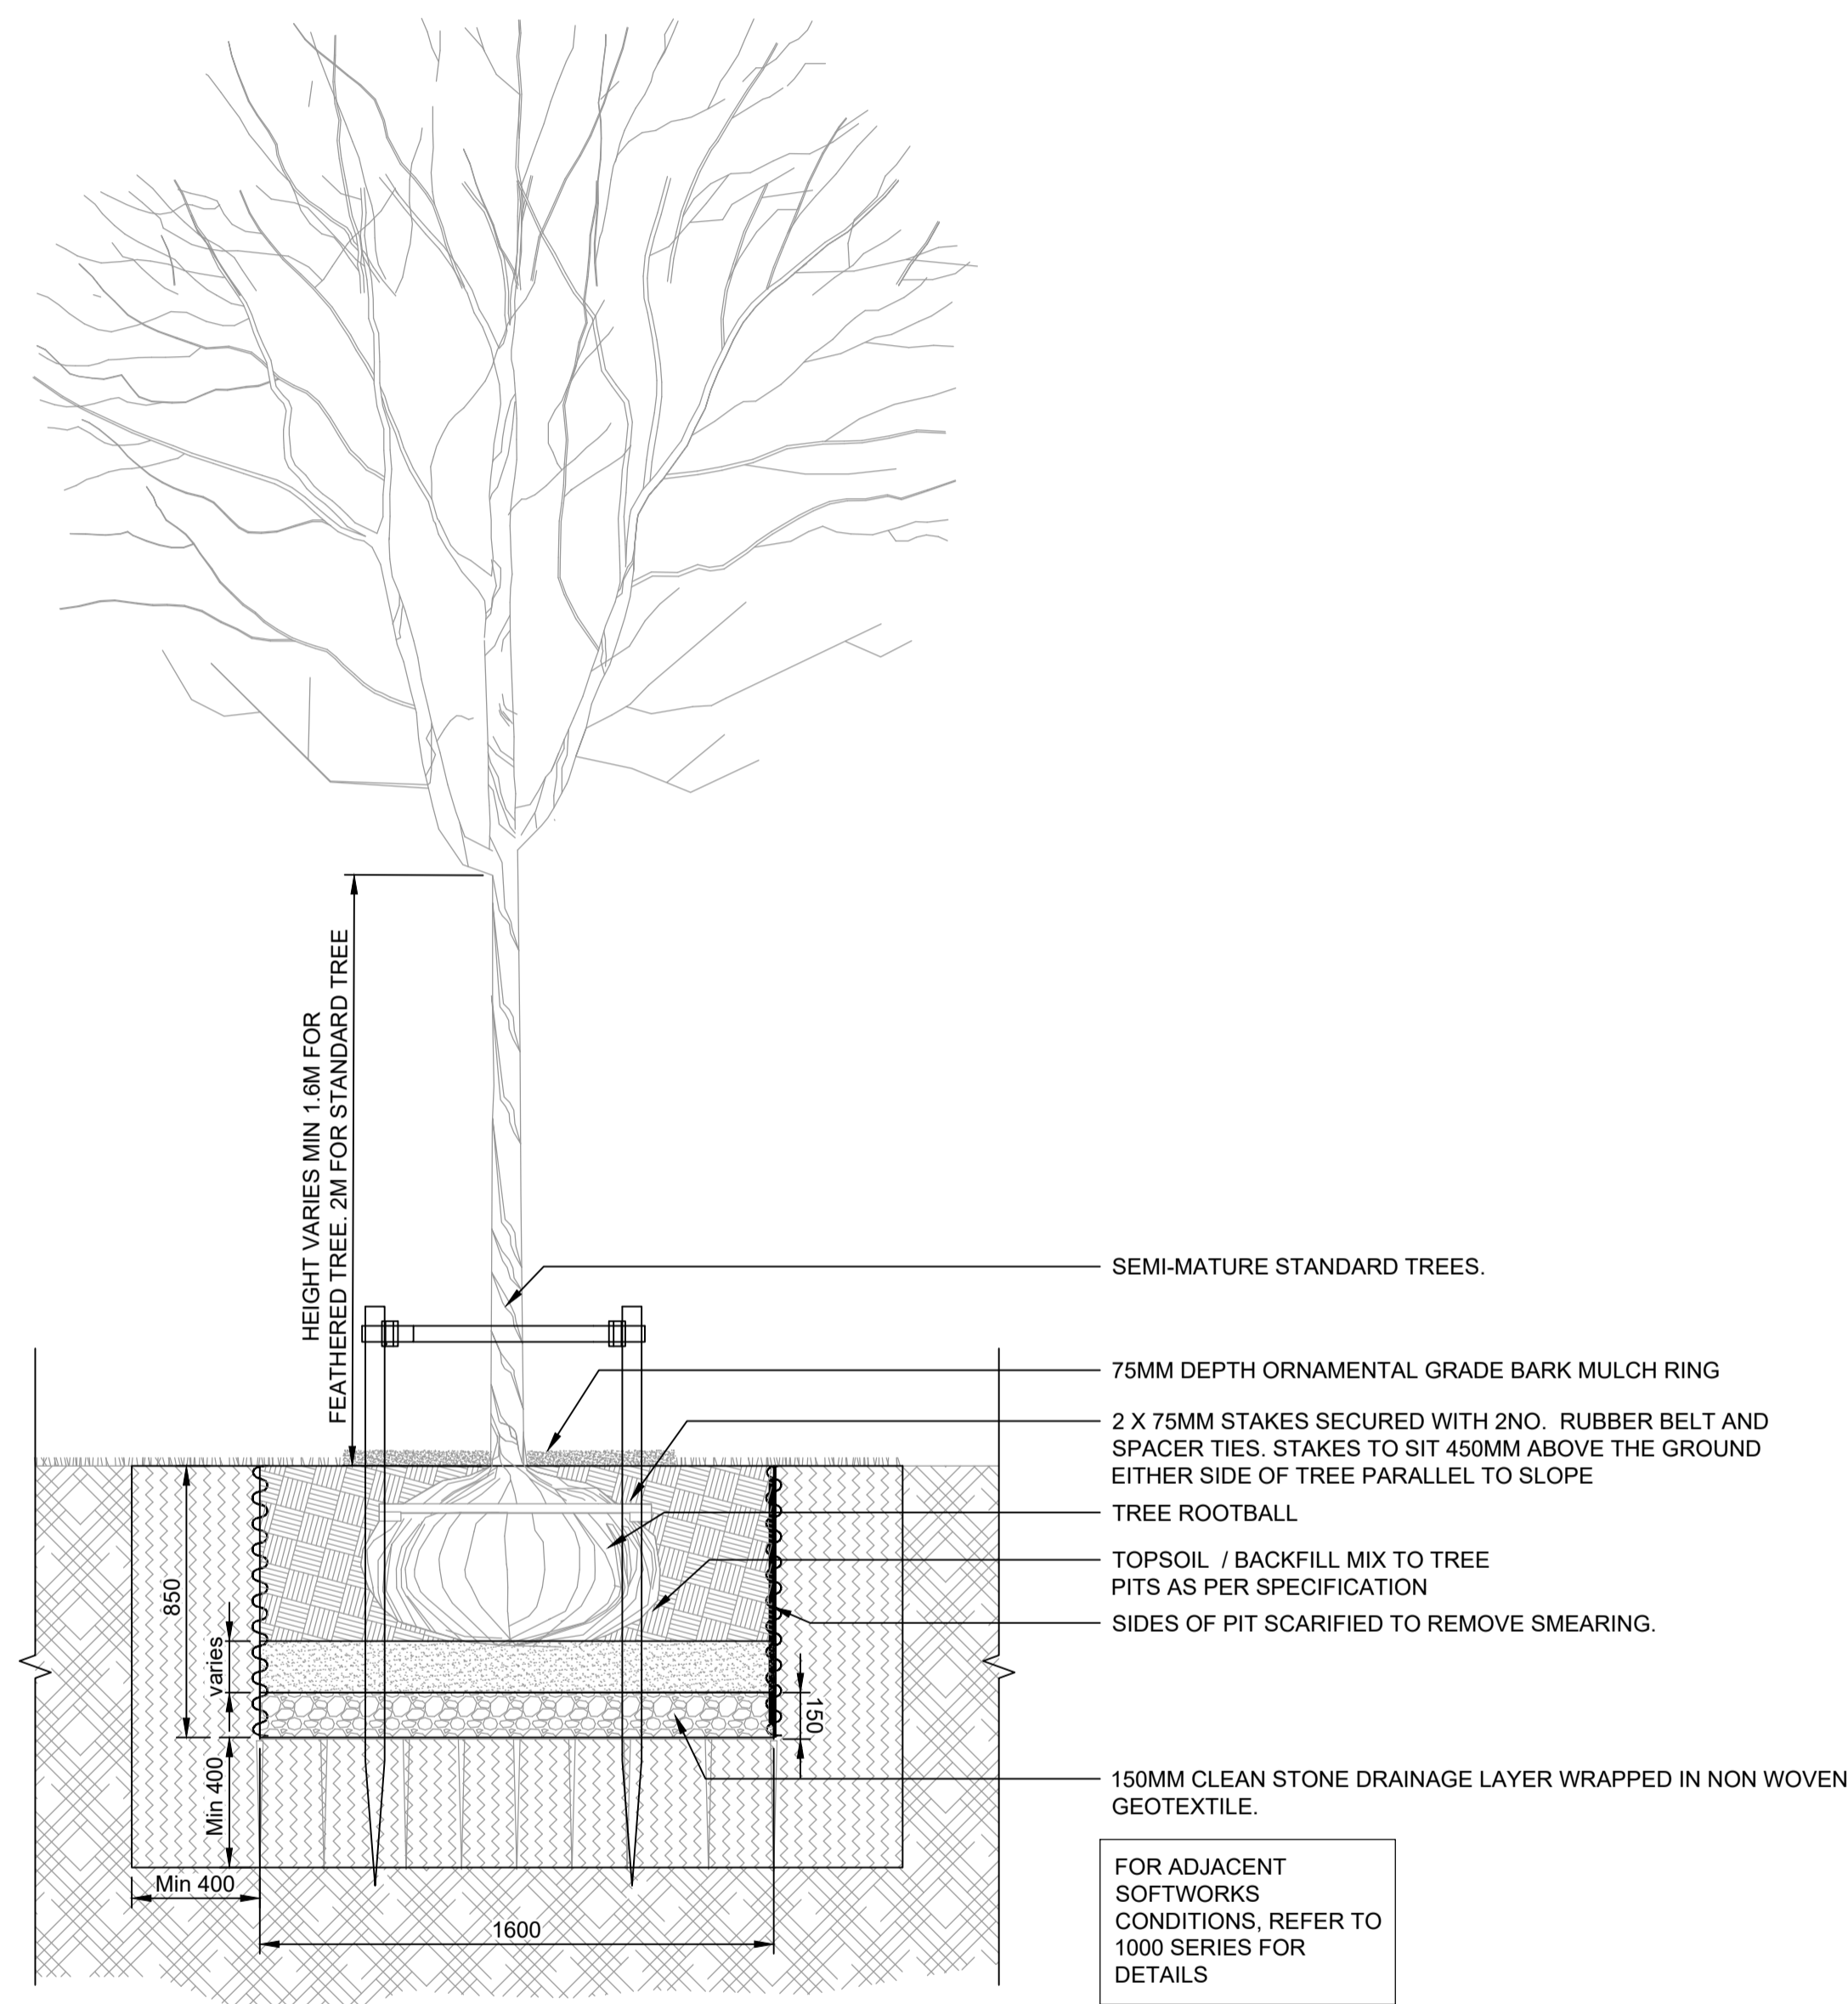

**01 | TYPICAL STANDARD TREE**

7200 | Scale 1:20@A1

**02 | TYPICAL SEMI MATURE TREE DETAIL**

7200 | Scale 1:20@A1

AECOM Ireland Limited  
24 Lower Hatch Street  
Dublin 2, D02 TY88  
01 676 3671 tel  
www.aecom.com/ie

I/R	DATE	DESCRIPTION
-	MARCH 2022	ISSUE FOR PART 8

60599677

SOFTSCAPE DETAILS  
Sheet 1 of 3

60599677-SHT-20-L-7200

This drawing has been prepared for the use of AECOM's client. It may not be used, modified, reproduced or relied upon by third parties, except as agreed by AECOM or as required by law. AECOM accepts no responsibility, and denies any liability, whatsoever, to any party that uses or relies on this drawing without AECOM's express written consent. Do not scale this document. All measurements must be obtained from the stated dimensions.