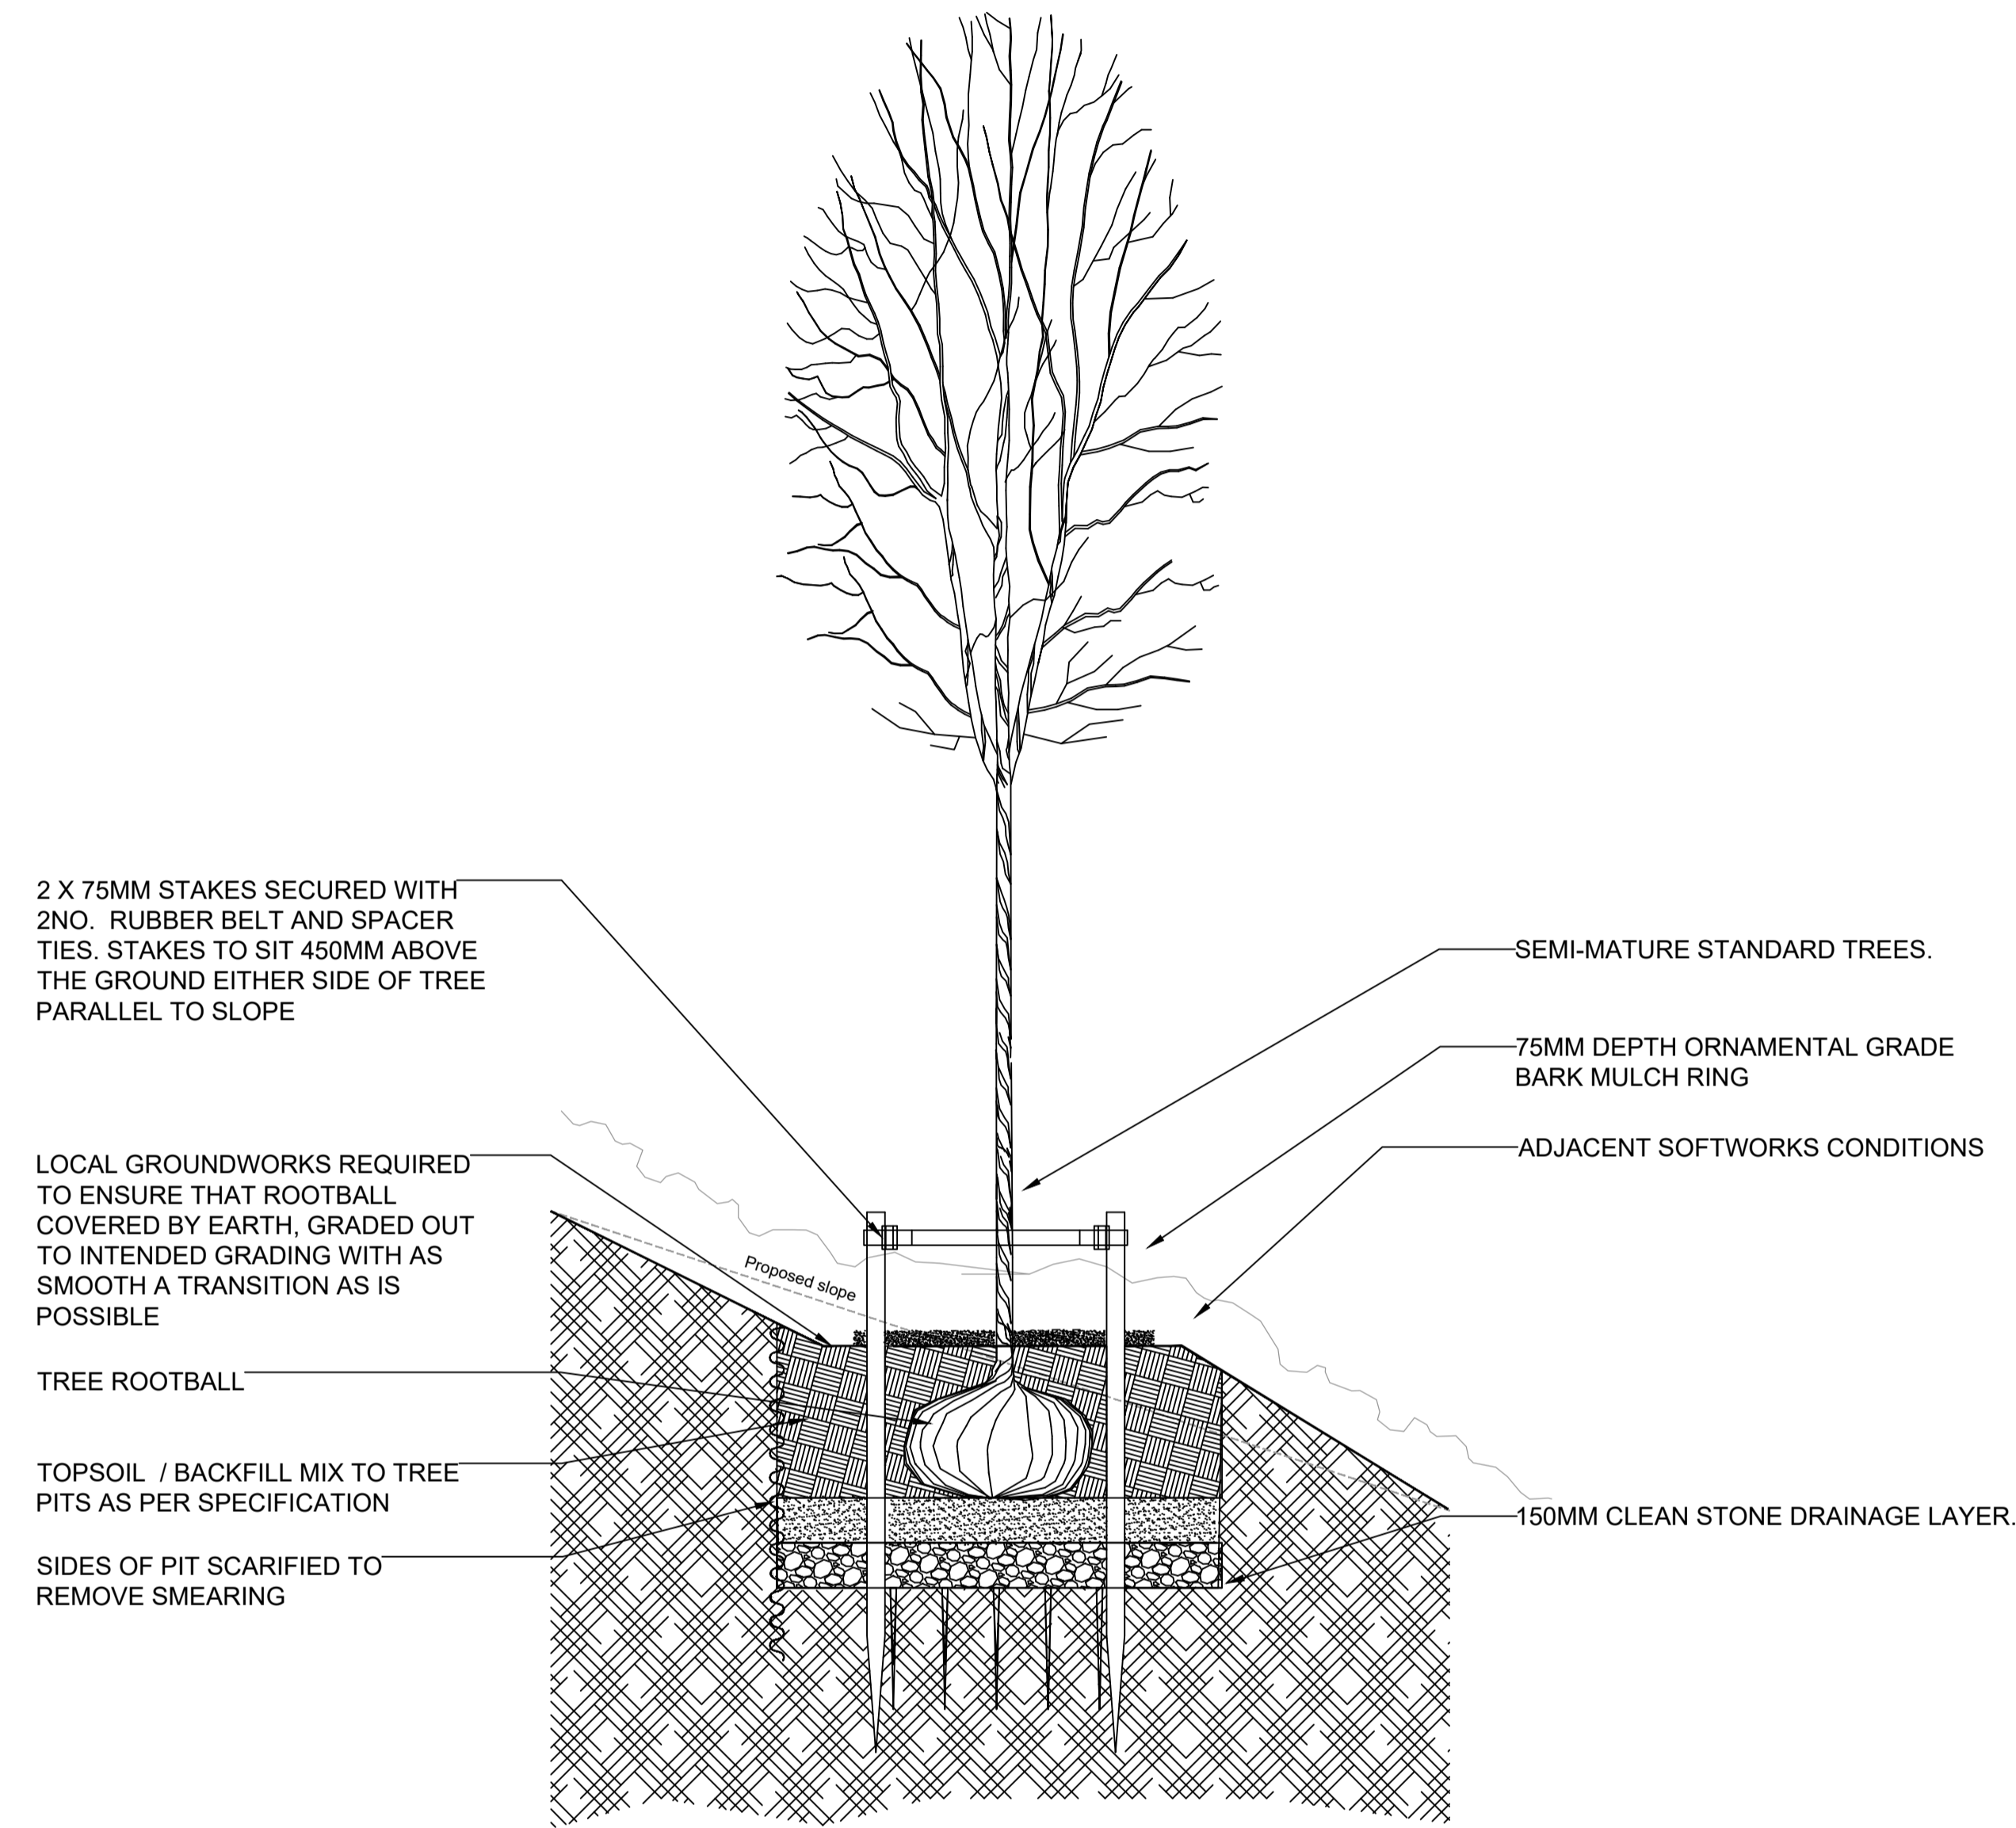

### 01 SEMI MATURE TREE ON SLOPE DETAIL

7201

Scale 1:20@A1

#### SHEET TITLE

SOFTSCAPE DETAILS  
Sheet 2 of 3