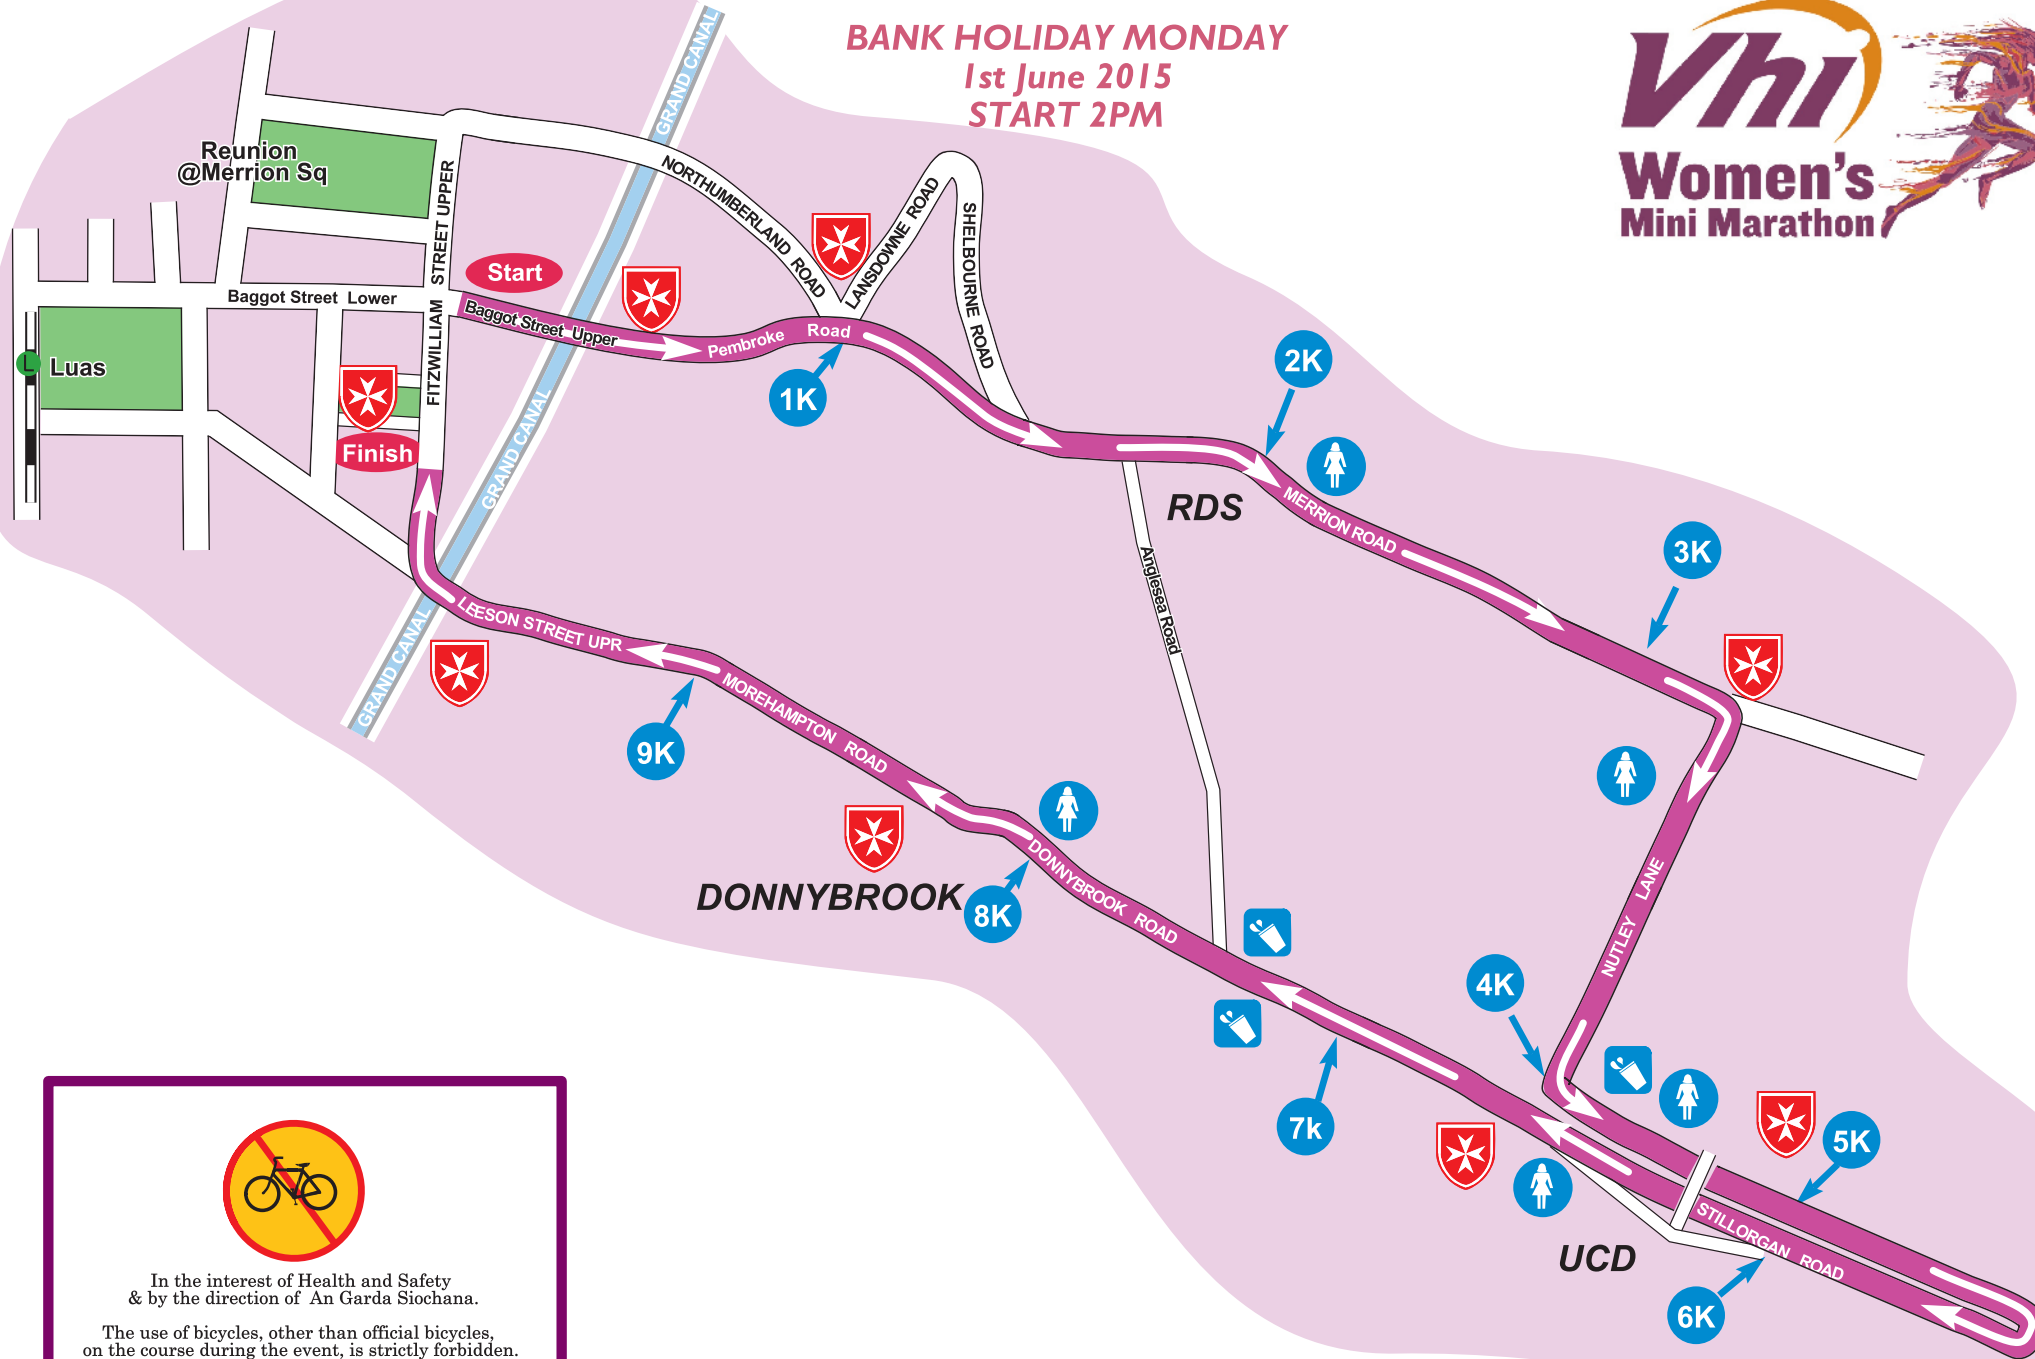

COURSE ROUTE

BANK HOLIDAY MONDAY

1st June 2015

START 2PM

In the interest of Health and Safety
& by the direction of An Garda Síochána.

The use of bicycles, other than official bicycles,
on the course during the event, is strictly forbidden.